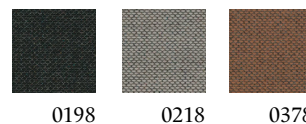

### Price category 3

Steelcut Trio 3 from Kvadrat

Raas from Kvadrat

Ultra Crib 5 from Sørensen Leather

Re-wool from Kvadrat  
(only available on Eternity Collection)

---