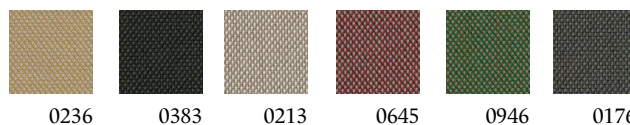

## Categories

Colour examples shown in this pricelist are suggestions only.  
The textile and leather options are available in all colours within the upholstery collection.

---

### Price category 2

Focus Royal from Gabriel

Ultra Leather from Sørensen Leather

---

### Price category 3

Steelcut Trio 3 from Kvadrat

Raas from Kvadrat

Ultra Crib 5 from Sørensen Leather

Re-wool from Kvadrat  
(only available on Eternity Collection)

---