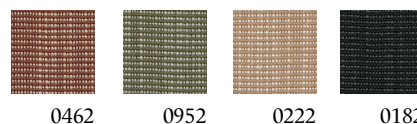

### Price category 2

Focus Royal from Gabriel

Ultra Leather from Sørensen Leather

---

### Price category 3

Steelcut Trio 3 from Kvadrat

Raas from Kvadrat

Ultra Crib 5 from Sørensen Leather

Re-wool from Kvadrat  
(only available on Eternity Collection)

---