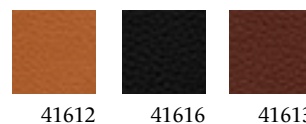

## Categories

Colour examples shown in this pricelist are suggestions only.  
The textile and leather options are available in all colours within the upholstery collection.

---

### Price category 3

Steelcut Trio 3 from Kvadrat

Raas from Kvadrat

Ultra Crib 5 from Sørensen Leather

Re-wool from Kvadrat  
(only available on Eternity Collection)

---