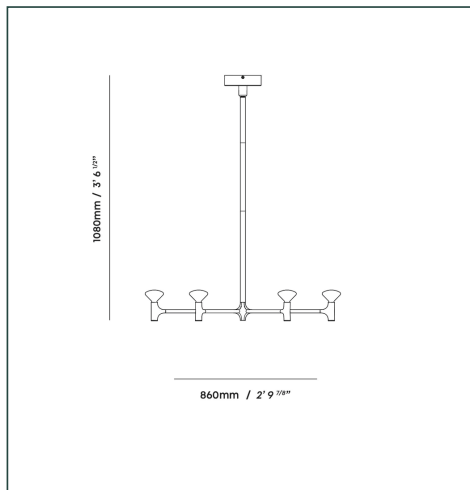

US ROOT CHANDELIER ONE-TIER MEDIUM

tala®

SKU: ROOT-CDL-SET-02-US

FINISH: BRASS

FIXTURE - PHYSICAL

Total dimension:	L 2' 9 7/8in x W 2' 9 7/8in x H 3' 6 1/2in
Ceiling rose dimension:	L 6 2/8in x W 6 2/8in x H 1 6/8in
Rod set (supplied):	L 8in x W 12in x H 16in
Number of bulbs:	6
Materials:	Brushed and Forged Brass
Finish:	Solid Brass
Weight:	14.2 lbs
IP rating:	IP20 - Suitable for dry locations
Base:	G4

FIXTURE - ELECTRICAL

Power output:	15W
Voltage:	110-120V~
Frequency:	50/60Hz
Current output:	1.26A
Power factor:	0.9
Driver:	Concealed in ceiling rose, 12V DC output

BULB

Bulb dimension:	L 3/4in x H 1 3/4in
Materials:	Glass and ceramic
Glass finish:	Matte White
Glass shape:	R80
Weight:	0.04 lbs
Max. working temp.:	40 °C
IP rating:	IP20
Power:	2.5W
Current:	0.2 A
Voltage:	12V
Base:	G4

ILLUMINATION PER BULB

CCT:	2000-3000K
Lumens:	220lm (Total fixture: 1320lm)
Incand equiv:	22W (Total fixture: 132W)
Flicker:	<5%
Beam angle:	360°
Light source:	LED
CRI:	95Ra
R9:	80
TM30-Rg:	100
TM30-Rf:	90