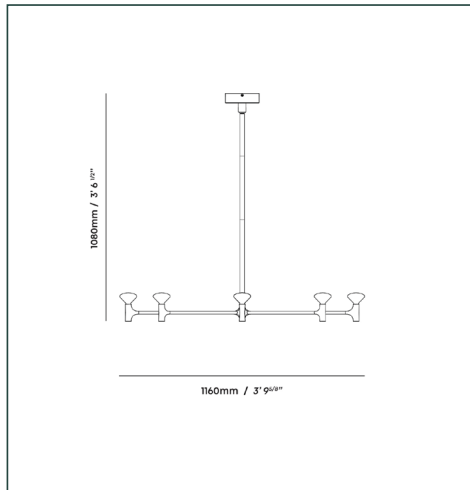

# US ROOT CHANDELIER ONE-TIER LARGE

tala®

SKU: ROOT-CDL-SET-03-US

FINISH: BRASS

## FIXTURE - PHYSICAL

Total dimension:	L 3' 9 5/8in x W 3' 9 5/8in x H 3' 6 1/2in
Ceiling rose dimension:	L 6 2/8in x W 6 2/8in x H 1 6/8in
Rod set (supplied):	L 8in x W 12in x H 16in
Number of bulbs:	8
Materials:	Brushed and Forged Brass
Finish:	Solid Brass
Weight:	19.1 lbs
IP rating:	IP20 - Suitable for dry locations
Base:	G4

## FIXTURE - ELECTRICAL

Power output:	20W
Voltage:	110-120V~
Frequency:	50/60Hz
Current output:	1.68A
Power factor:	0.9
Driver:	Concealed in ceiling rose, 12V DC output

## BULB

Bulb dimension:	L 3/4in x H 1 3/4in
Materials:	Glass and ceramic
Glass finish:	Matte White
Glass shape:	R80
Weight:	0.04 lbs
Max. working temp.:	40 °C
IP rating:	IP20
Power:	2.5W
Current:	0.2 A
Voltage:	12V
Base:	G4