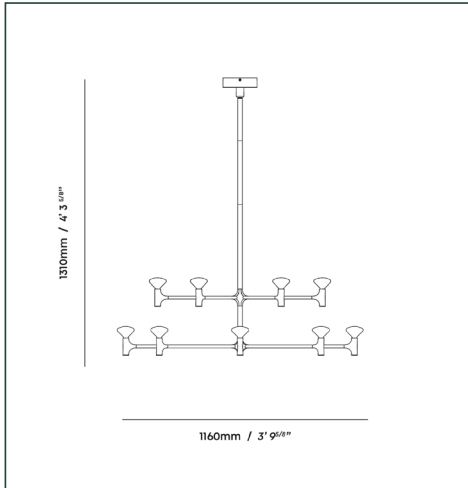

# US ROOT CHANDELIER TWO-TIER LARGE

tala®

SKU: ROOT-CDL-SET-06-US

FINISH: BRASS

## FIXTURE - PHYSICAL

Total dimension:	L 3' 9 5/8in x W 3' 9 5/8in x H 4' 3 5/8in
Ceiling rose dimension:	L 6 2/8in x W 6 2/8in x H 1 6/8in
Rod set (supplied):	L 8in x W 12in x H 16in
Number of bulbs:	14
Materials:	Brushed and Forged Brass
Finish:	Solid Brass
Weight:	27.6 lbs
IP rating:	IP20 - Suitable for dry locations
Base:	G4

## FIXTURE - ELECTRICAL

Power output:	35W
Voltage:	110-120V~
Frequency:	50/60Hz
Current output:	2.94A
Power factor:	0.9
Driver:	Concealed in ceiling rose, 12V DC output

## BULB

Bulb dimension:	L 3/4in x H 1 3/4in
Materials:	Glass and ceramic
Glass finish:	Matte White
Glass shape:	R80
Weight:	0.04 lbs
Max. working temp.:	40 °C
IP rating:	IP20
Power:	2.5W
Current:	0.2 A
Voltage:	12V
Base:	G4