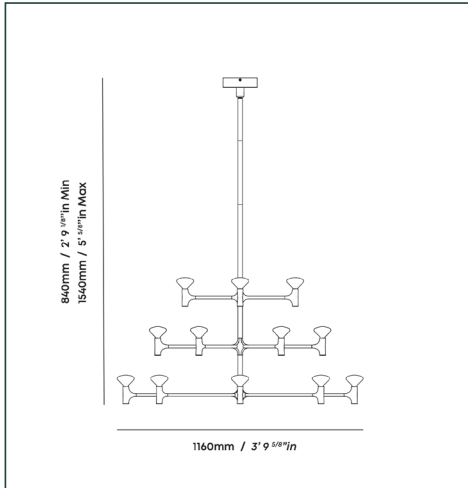

# US ROOT CHANDELIER THREE-TIER

tala®

SKU: ROOT-CDL-SET-05-US

FINISH: BRASS

## FIXTURE - PHYSICAL

Total dimension:	L 3' 9 5/8in x W 3' 9 5/8in x H 5' 5/8in
Ceiling rose dimension:	L 6 2/8in x W 6 2/8in x H 1 6/8in
Rod set (supplied):	L 8in x W 12in x H 16in
Number of bulbs:	18
Materials:	Brushed and Forged Brass
Finish:	Solid Brass
Weight:	32.6 lbs
IP rating:	IP20 - Suitable for dry locations
Base:	G4

## FIXTURE - ELECTRICAL

Power output:	45W
Voltage:	110-120V~
Frequency:	50/60Hz
Current output:	3.78A
Power factor:	0.9
Driver:	Concealed in ceiling rose, 12V DC output

## BULB

Bulb dimension:	L 3/4in x H 1 3/4in
Materials:	Glass and ceramic
Glass finish:	Matte White
Glass shape:	R80
Weight:	0.04 lbs
Max. working temp.:	40 °C
IP rating:	IP20
Power:	2.5W
Current:	0.2 A
Voltage:	12V
Base:	G4