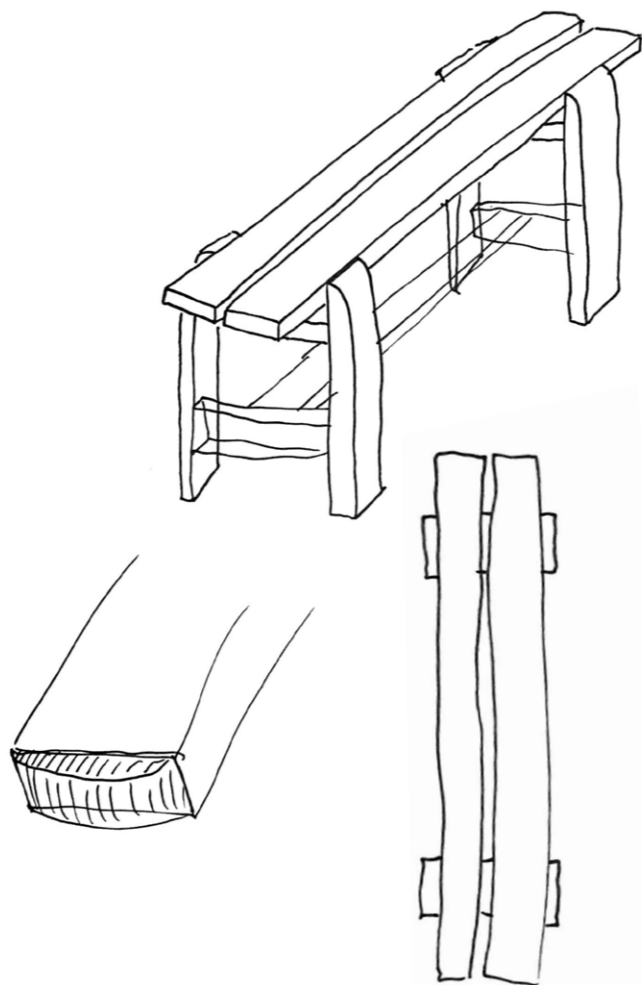

Fritz & Hannes

Weekday is reminiscent of the familiar picnic table and bench.

Photo | Robin Bervini

Weekday is made in strong, durable pine plank.

Hannes & Fritz sketches of Weekday.

Weekday was inspired by a primitive bench built by the designers at a dinner party that they later modified and made into a collection of outdoor tables and benches.