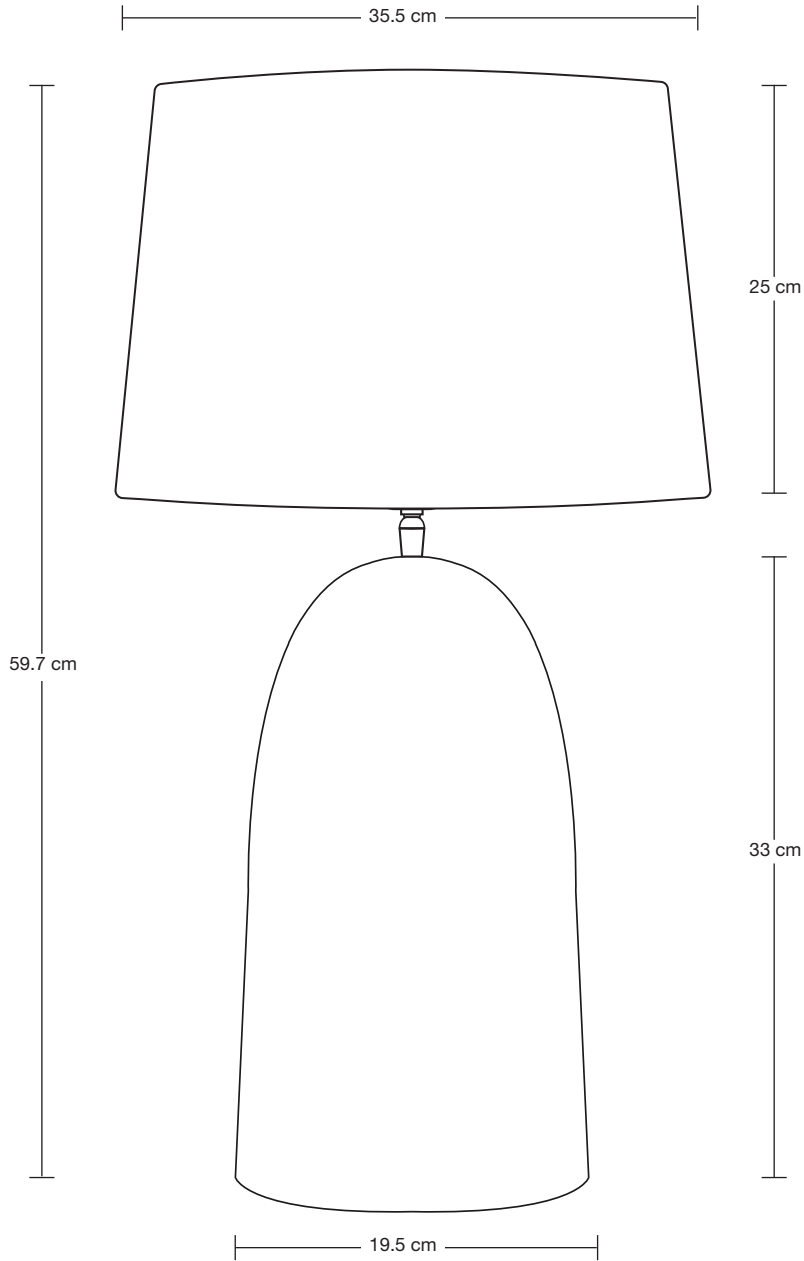

PILLAR

Pillar Bell Table Lamp - Large Empire Lampshade

SPECIFICATIONS

We meet all UK and EU lighting and safety regulations.

Our products are hand finished to ensure an authentic vintage look and therefore they may vary slightly from those shown in the images.

Bulb Required: Standard screw (E27) fitting, max 40W.

WEIGHT: 3.08 kg

INFORMATION

PRODUCT CODE: PIL-GE-BLTL-LEM

BASE FINISHES: Brass, Pewter.

FLEX CORD: 2m Black Twisted Flex With Plug

LAMPSHADE FINISHES: White, Grey

LAMPSHADE FABRIC: Dupion Silk

DIMENSIONS

H: 59.7 cm x W: 35.5 cm x D: 35.5 cm

BASE DIAMETER: 19.5 cm / 7.6"

BASE HEIGHT: 33.2 cm / 13.1"

SHADE DIAMETER: 35.5 cm / 13.9"

SHADE HEIGHT: 25 cm / 9.8"