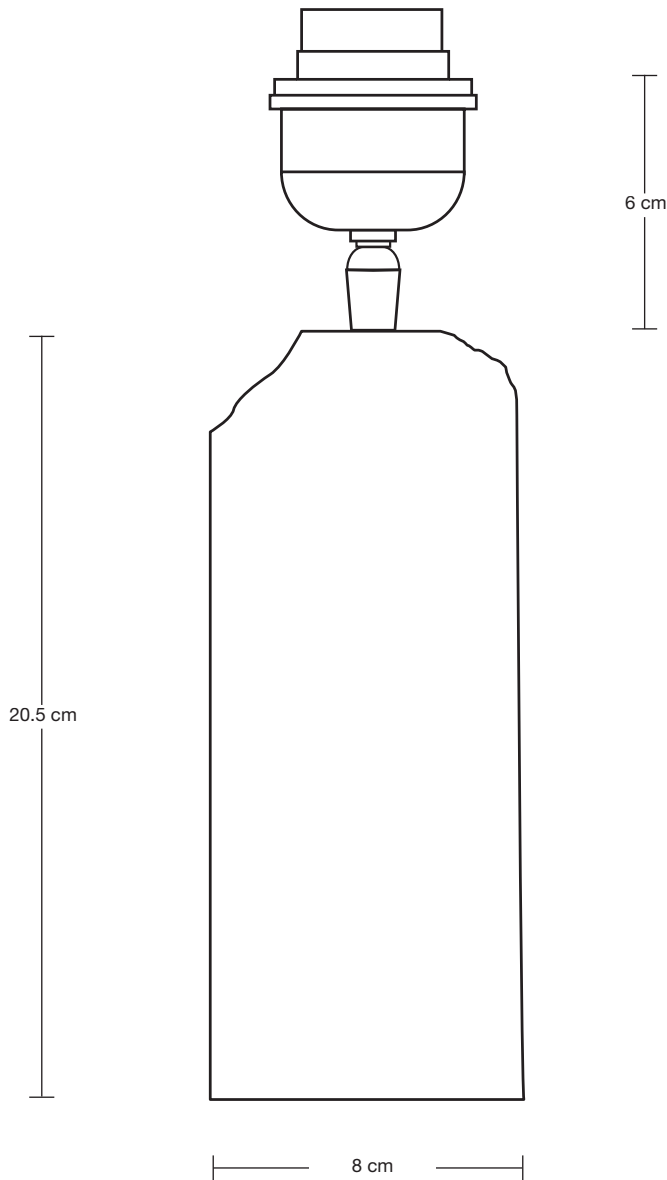

MARBLE

Marble Medium Ridge Table Lamp - Base Only

SPECIFICATIONS

We meet all UK and EU lighting and safety regulations.

Our products are hand finished to ensure an authentic vintage look and therefore they may vary slightly from those shown in the images.

Bulb Required: Standard screw (E27) fitting, max 40W.

WEIGHT: 3.84 kg

INFORMATION

PRODUCT CODE: MA-M-RITL-W-BO

BASE FINISHES: White

FLEX CORD: 2m Black Twisted Flex With Plug

DIMENSIONS

H: 27 cm x W: 8 cm x D: 8 cm

BASE DIAMETER: 8 cm / 3.1"

BASE HEIGHT: 27 cm / 10.6"

INDUSTVILLE