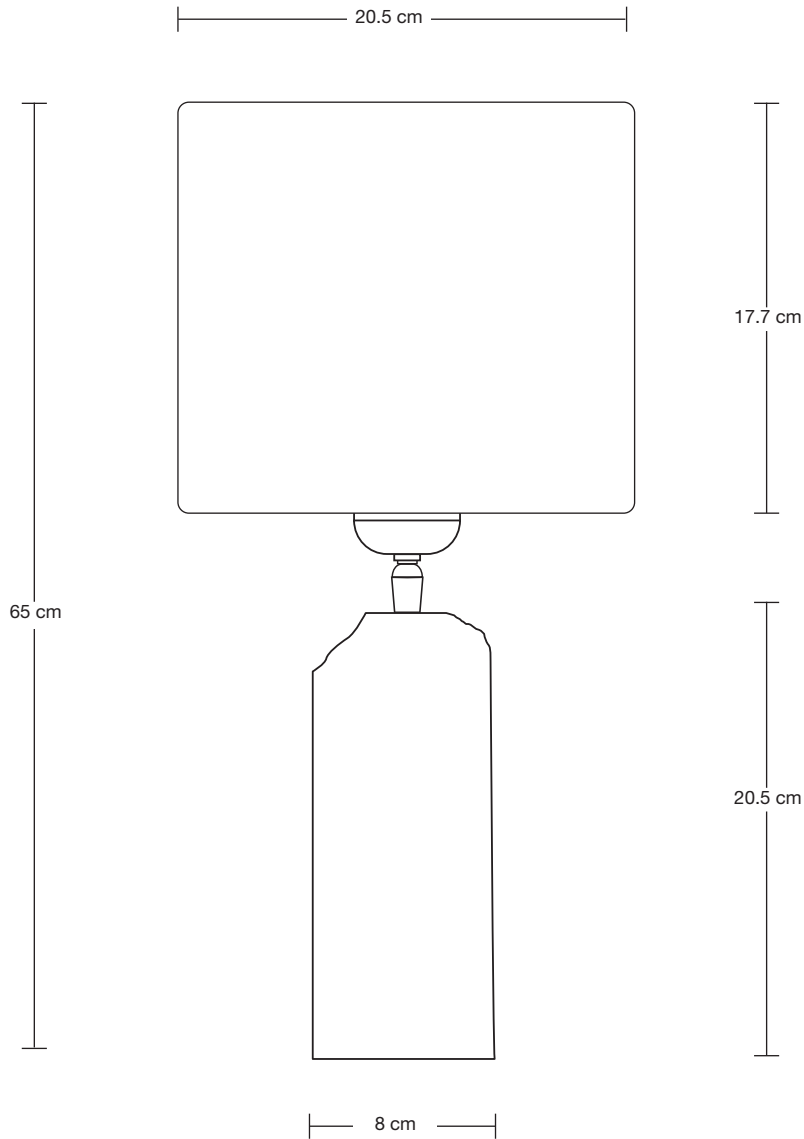

MARBLE

Marble Medium Ridge Table Lamp - Small Cube Lampshade

SPECIFICATIONS

We meet all UK and EU lighting and safety regulations.

Our products are hand finished to ensure an authentic vintage look and therefore they may vary slightly from those shown in the images.

Bulb Required: Standard screw (E27) fitting, max 40W.

WEIGHT: 2.98 kg

INFORMATION

PRODUCT CODE: MA-M-RITL-W-SCU

BASE FINISHES: White.

FLEX CORD: 2m Black Twisted Flex With Plug

LAMPSHADE FINISHES: White, Grey

LAMPSHADE FABRIC: Dupion Silk

DIMENSIONS

H: 65 cm x W: 37.7 cm x D: 37.7 cm

BASE DIAMETER: 8 cm / 3.1"

BASE HEIGHT: 27 cm / 10.6"

SHADE DIAMETER: 20.5 cm / 8"

SHADE HEIGHT: 17.7 cm / 6.9"

INDUSTVILLE