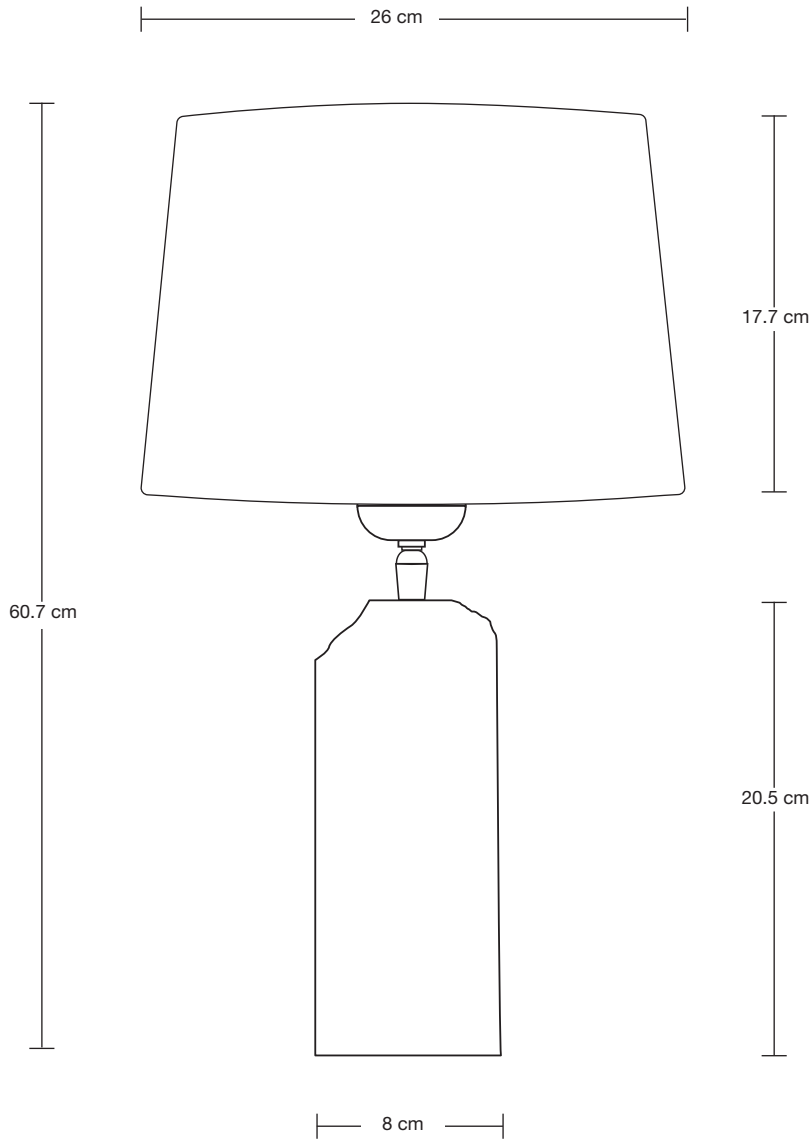

MARBLE

Marble Medium Ridge Table Lamp - Small Empire Lampshade

SPECIFICATIONS

We meet all UK and EU lighting and safety regulations.

Our products are hand finished to ensure an authentic vintage look and therefore they may vary slightly from those shown in the images.

Bulb Required: Standard screw (E27) fitting, max 40W.

WEIGHT: 2.72 kg

INFORMATION

PRODUCT CODE: MA-M-RITL-W-SEM

BASE FINISHES: White.

FLEX CORD: 2m Black Twisted Flex With Plug

LAMPSHADE FINISHES: White, Grey

LAMPSHADE FABRIC: Dupion Silk

DIMENSIONS

H: 60.7 cm x W: 26 cm x D: 26 cm

BASE DIAMETER: 8 cm / 3.1"

BASE HEIGHT: 20.5 cm / 8.1"

SHADE DIAMETER: 26 cm / 10.2"

SHADE HEIGHT: 17.7 cm / 6.9"

INDUSTVILLE