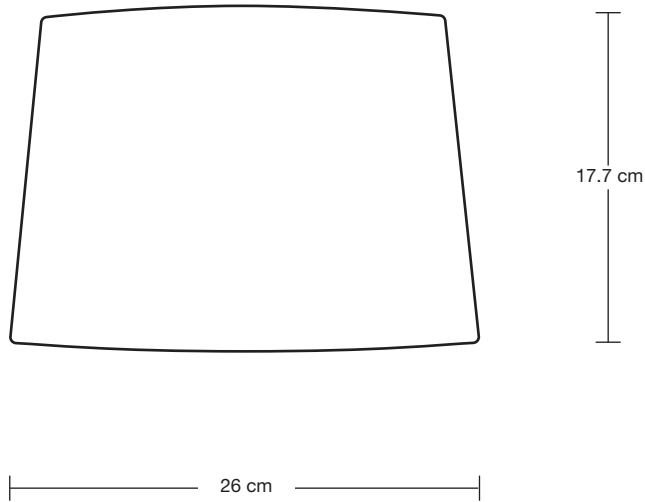

LAMPSHADE FABRIC: Dupion Silk

DIMENSIONS

H: 60.7 cm x W: 26 cm x D: 26 cm

BASE DIAMETER: 11 cm / 4.3"

BASE HEIGHT: 22.5 cm / 8.8"

SHADE DIAMETER: 26 cm / 10.2"

SHADE HEIGHT: 17.7 cm / 6.9"

INDUSTVILLE

LAMPSHADE FABRIC: Dupion Silk

DIMENSIONS

H: 65 cm x W: 20.5 cm x D: 20.5 cm

BASE DIAMETER: 11 cm / 4.3"

BASE HEIGHT: 22.5 cm / 8.8"

SHADE DIAMETER: 20.5 cm / 8"

SHADE HEIGHT: 17.7 cm / 6.9"

INDUSTVILLE

INFORMATION

PRODUCT CODE: CU-S-DS-LSO

SHADE FINISHES: White, Grey.

DIMENSIONS

H: 17.7 cm x W: 20.5 cm x D: 20.5 cm

SHADE DIAMETER: 20.5 cm / 8"

SHADE HEIGHT: 17.7 cm / 6.9"

SHADE

WEIGHT: 0.24 kg

INFORMATION

PRODUCT CODE: EM-S-DS-LSO

SHADE FINISHES: White, Grey

DIMENSIONS

H: 17.7 cm x W: 26 cm x D: 26 cm

SHADE DIAMETER: 26 cm / 10.2"

SHADE HEIGHT: 17.7 cm / 6.9"