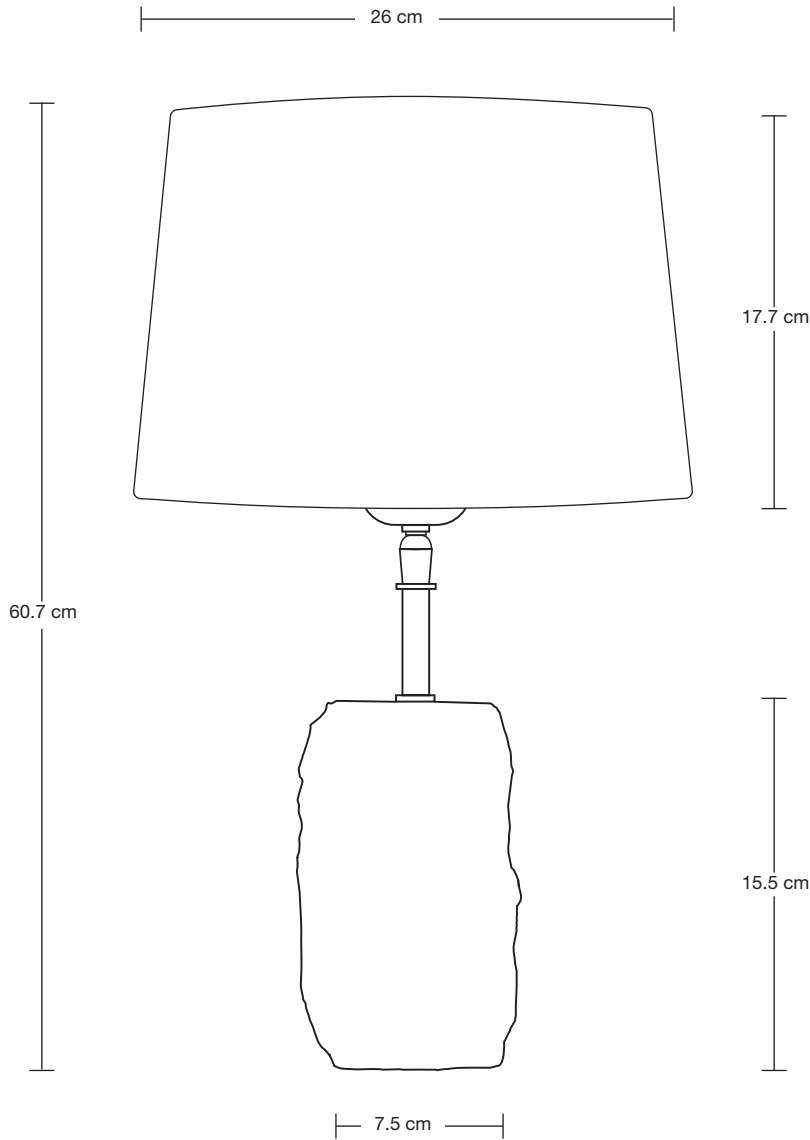

MARBLE

Marble Small Ridge Table Lamp - Small Empire Lampshade

SPECIFICATIONS

We meet all UK and EU lighting and safety regulations.

Our products are hand finished to ensure an authentic vintage look and therefore they may vary slightly from those shown in the images.

Bulb Required: Standard screw (E27) fitting, max 40W.

WEIGHT: 2.72 kg

INFORMATION

PRODUCT CODE: MA-S-RITL-W-SEM

BASE FINISHES: White.

FLEX CORD: 2m Black Twisted Flex With Plug

LAMPSHADE FINISHES: White, Grey

LAMPSHADE FABRIC: Dupion Silk

DIMENSIONS

H: 60.7 cm x W: 26 cm x D: 26 cm

BASE DIAMETER: 11 cm / 4.3"

BASE HEIGHT: 22.5 cm / 8.8"

SHADE DIAMETER: 26 cm / 10.2"

SHADE HEIGHT: 17.7 cm / 6.9"

INDUSTVILLE