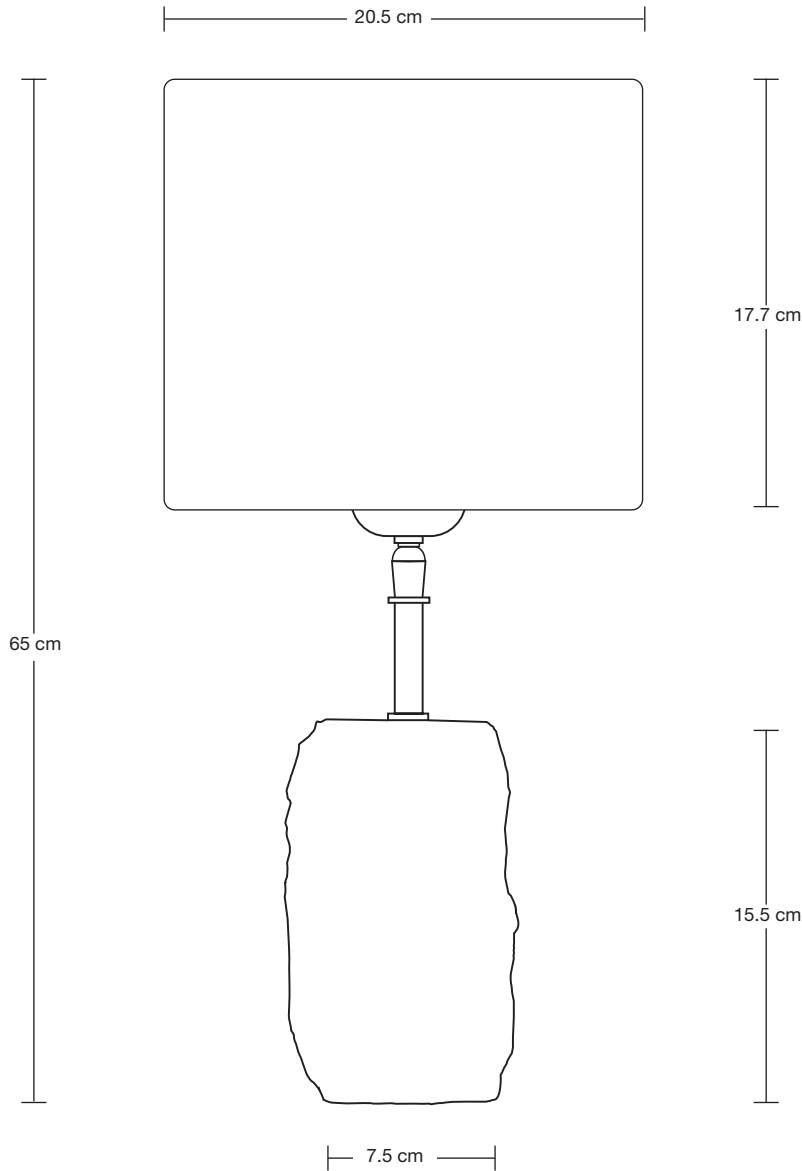

MARBLE

Marble Small Ridge Table Lamp - Small Cube Lampshade

SPECIFICATIONS

We meet all UK and EU lighting and safety regulations.

Our products are hand finished to ensure an authentic vintage look and therefore they may vary slightly from those shown in the images.

Bulb Required: Standard screw (E27) fitting, max 40W.

WEIGHT: 2.98 kg

INFORMATION

PRODUCT CODE: MA-S-RITL-W-SCU

BASE FINISHES: White.

FLEX CORD: 2m Black Twisted Flex With Plug

LAMPSHADE FINISHES: White, Grey

LAMPSHADE FABRIC: Dupion Silk

DIMENSIONS

H: 65 cm x W: 20.5 cm x D: 20.5 cm

BASE DIAMETER: 11 cm / 4.3"

BASE HEIGHT: 22.5 cm / 8.8"

SHADE DIAMETER: 20.5 cm / 8"

SHADE HEIGHT: 17.7 cm / 6.9"

INDUSTVILLE