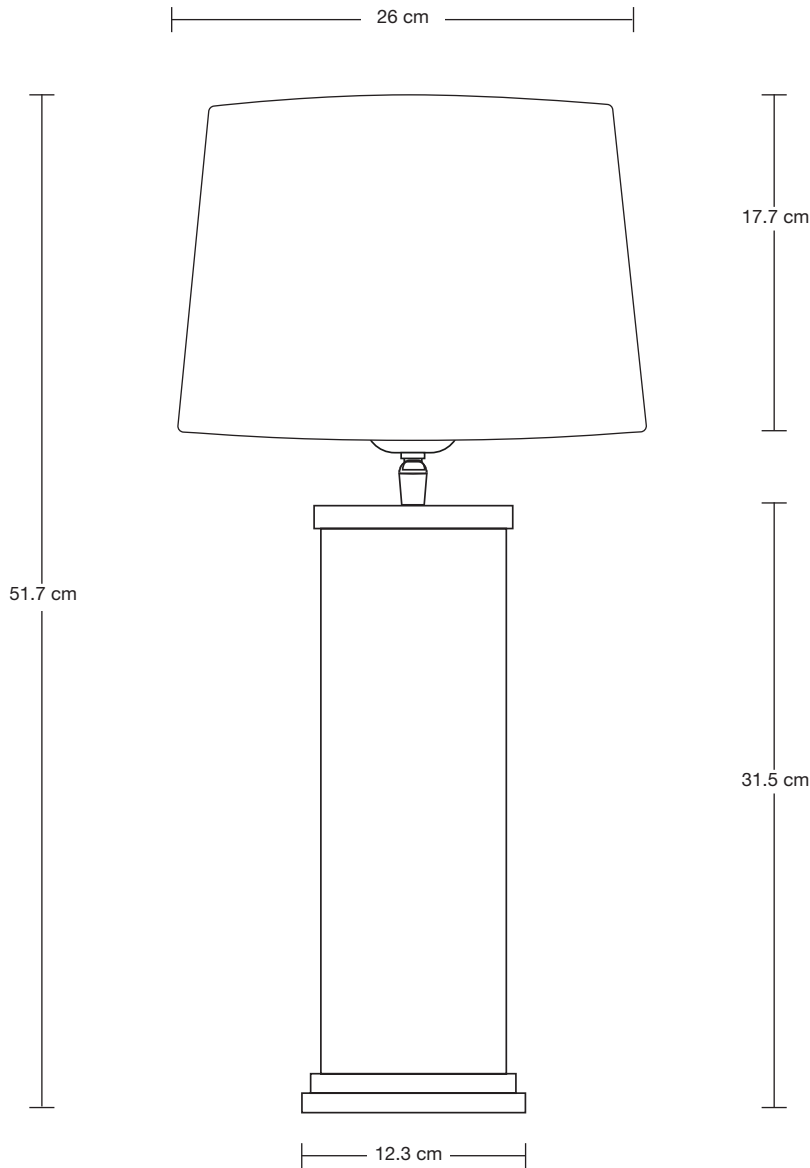

MARBLE

Marble Pillar Cylinder Table Lamp - Small Empire Lampshade

SPECIFICATIONS

We meet all UK and EU lighting and safety regulations.

Our products are hand finished to ensure an authentic vintage look and therefore they may vary slightly from those shown in the images.

Bulb Required: Standard screw (E27) fitting, max 40W.

WEIGHT: 6.38 kg

INFORMATION

PRODUCT CODE: MA-PIL-CYTL-SEM

BASE FINISHES: Green, White, Black.

FLEX CORD: 2m Black Twisted Flex With Plug

LAMPSHADE FINISHES: White, Grey

LAMPSHADE FABRIC: Dupion Silk

DIMENSIONS

H: 51.7 cm x W: 26 cm x D: 26 cm

BBASE DIAMETER: 12.3 cm / 4.8"

BASE HEIGHT: 31.5 cm / 12.4"

SHADE DIAMETER: 26 cm / 10.2"

SHADE HEIGHT: 17.7 cm / 6.9"

INDUSTVILLE