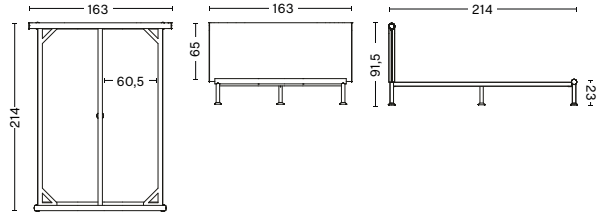

The soft, draped headboard is counterbalanced by the generously dimensioned steel tubing frame, creating a contemporary and comfortable bed-sofa hybrid that is not intended exclusively for sleeping, but also as a foundation for reading, working, or watching TV and other activities. With a flat-packed, easy-to-assemble design, removable headboard cover and recyclable materials, functionality has been factored in every step of the design process. Available in a variety of sizes and selected soft textiles, Tamoto is a versatile bed that fits most size bedroom and design styles. HAY recommends using Standard Bed Slats and Standard Mattresses with Tamoto Bed for the optimal complete solution.

### DIMENSIONS

FOR MATTRESS W90 CM  
 WIDTH 113 CM | 44.5"  
 LENGTH 214 CM | 84.25"  
 HEIGHT 91,5 CM | 36"

FOR MATTRESS W140 CM  
 WIDTH 163 CM | 64.25"  
 LENGTH 214 CM | 84.25"  
 HEIGHT 91,5 CM | 36"

FOR MATTRESS W160 CM  
 WIDTH 183 CM | 72"  
 LENGTH 214 CM | 84.25"  
 HEIGHT 91,5 CM | 36"

FOR MATTRESS W180 CM  
 WIDTH 203 CM | 80"  
 LENGTH 214 CM | 84.25"  
 HEIGHT 91,5 CM | 36"