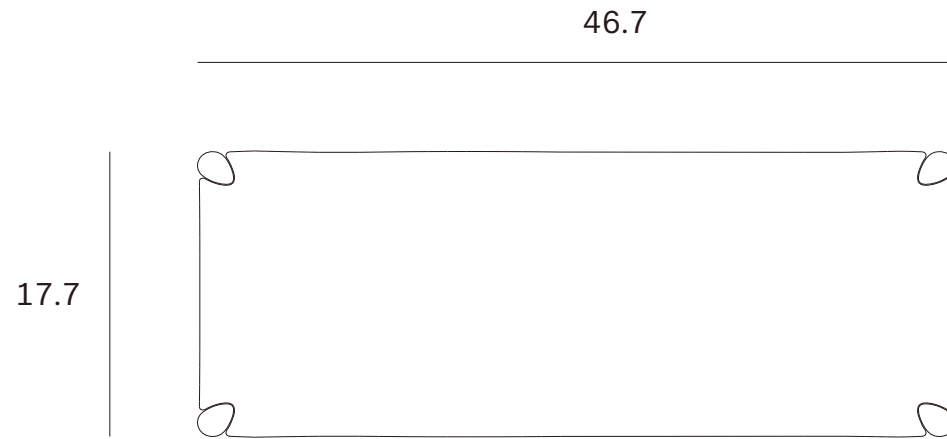

*Ethnicraft*

PI sideboard - 2 doors - Dimensions (inches)

4.6 165 4.6

4.6 36 4.6

Ethnicraft

PI sideboard - 3 doors - Dimensions (inches)

*Ethnicraft*

PI sideboard - 4 doors - Dimensions (cm)

230

45

45

83

4.6

221

4.6

2

56

4

21

58

4

21

4.6

36

4.6

*Ethnicraft*

PI sideboard - 4 doors - Dimensions (inches)

1.8

86.9

1.8

1.8

14.2