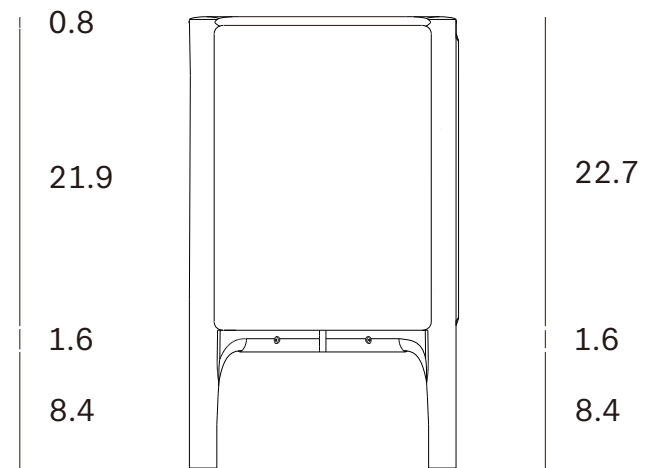

*Ethnicraft*

PI sideboard - 2 doors - Dimensions (inches)

4.6 165 4.6

4.6 36 4.6

Ethnicraft

PI sideboard - 3 doors - Dimensions (inches)

*Ethnicraft*

PI sideboard - 4 doors - Dimensions (cm)

56

4

21

58

4

21

4.6

36

4.6

*Ethnicraft*

PI sideboard - 4 doors - Dimensions (inches)

1.8

86.9

1.8

1.8

14.2