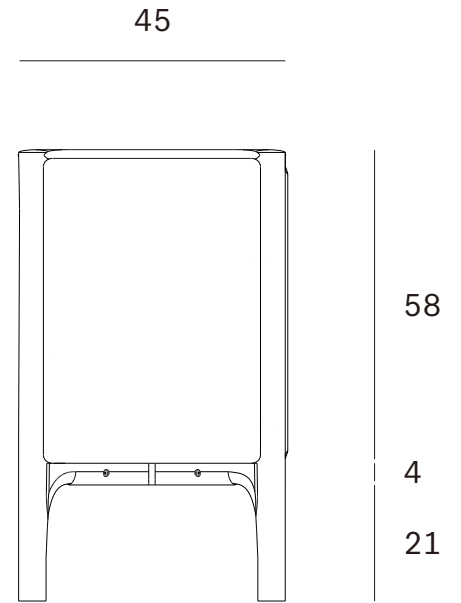

*Ethnicraft*

PI sideboard - 2 doors - Dimensions (inches)

4.6 165 4.6

4.6 36 4.6

Ethnicraft

PI sideboard - 3 doors - Dimensions (inches)

*Ethnicraft*

PI sideboard - 4 doors - Dimensions (cm)

230

45

45

83

4.6

221

4.6

2

56

4

21

58

4

21

4.6

36

4.6

*Ethnicraft*

PI sideboard - 4 doors - Dimensions (inches)

1.8

86.9

1.8

1.8

14.2