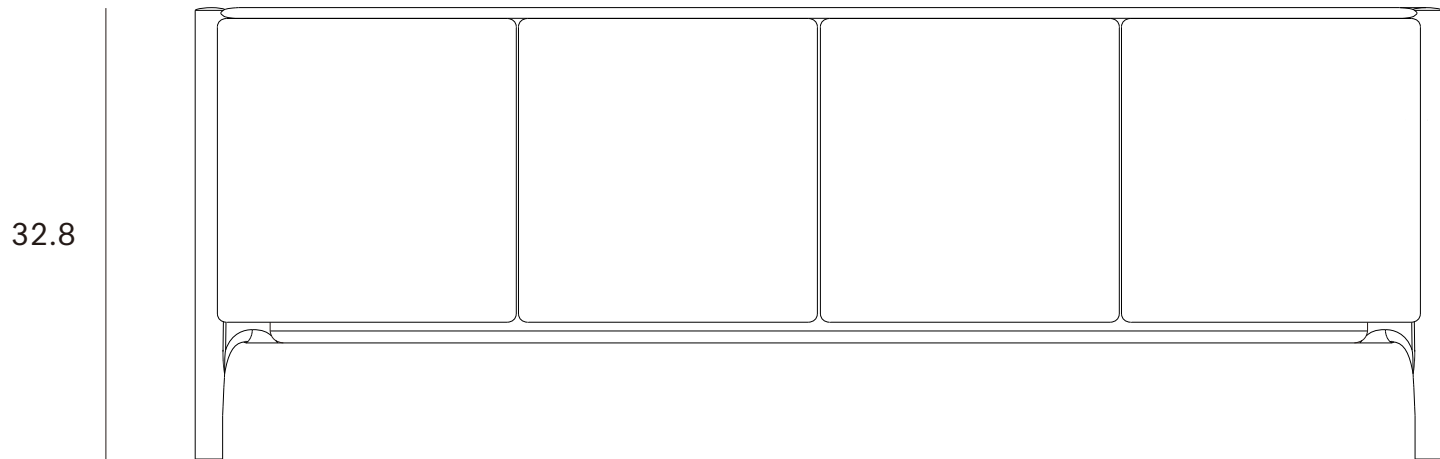

*Ethnicraft*

PI sideboard - 2 doors - Dimensions (inches)

4.6 165 4.6

4.6 36 4.6

Ethnicraft

PI sideboard - 3 doors - Dimensions (inches)

*Ethnicraft*

PI sideboard - 4 doors - Dimensions (cm)

56

4

21

58

4

21

4.6

36

4.6

*Ethnicraft*

PI sideboard - 4 doors - Dimensions (inches)

1.8

86.9

1.8

1.8

14.2