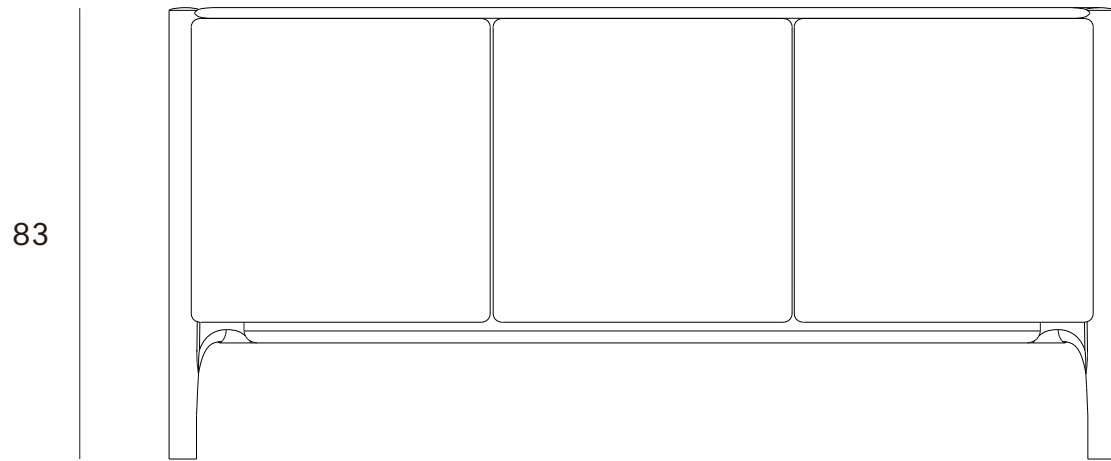

*Ethnicraft*

PI sideboard - 2 doors - Dimensions (inches)

4.6 165 4.6

4.6 36 4.6

Ethnicraft

PI sideboard - 3 doors - Dimensions (inches)

*Ethnicraft*

PI sideboard - 4 doors - Dimensions (cm)

4.6

*Ethnicraft*

PI sideboard - 4 doors - Dimensions (inches)

1.8

86.9

1.8

1.8

14.2