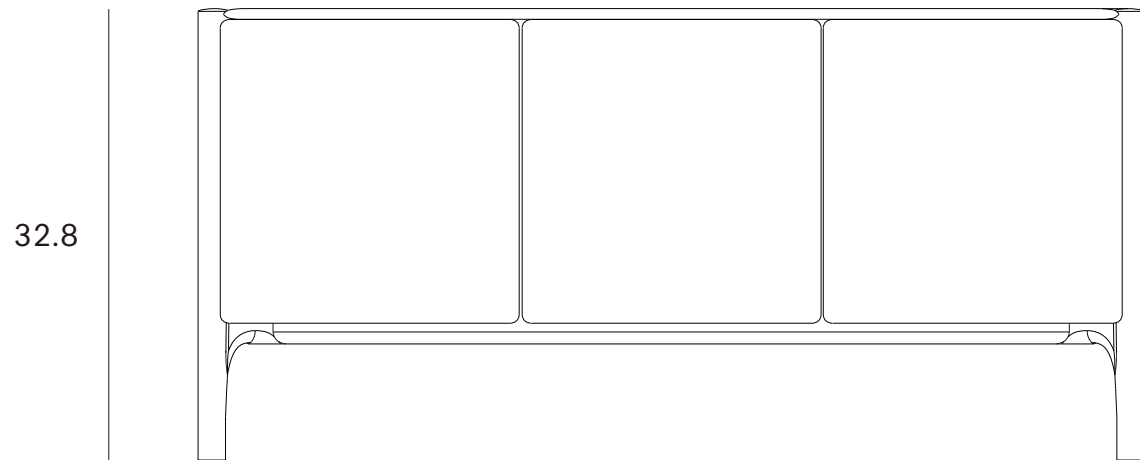

*Ethnicraft*

PI sideboard - 2 doors - Dimensions (inches)

4.6 165 4.6

4.6 36 4.6

Ethnicraft

PI sideboard - 3 doors - Dimensions (inches)

*Ethnicraft*

PI sideboard - 4 doors - Dimensions (cm)

4.6

*Ethnicraft*

PI sideboard - 4 doors - Dimensions (inches)

1.8

86.9

1.8

1.8

14.2