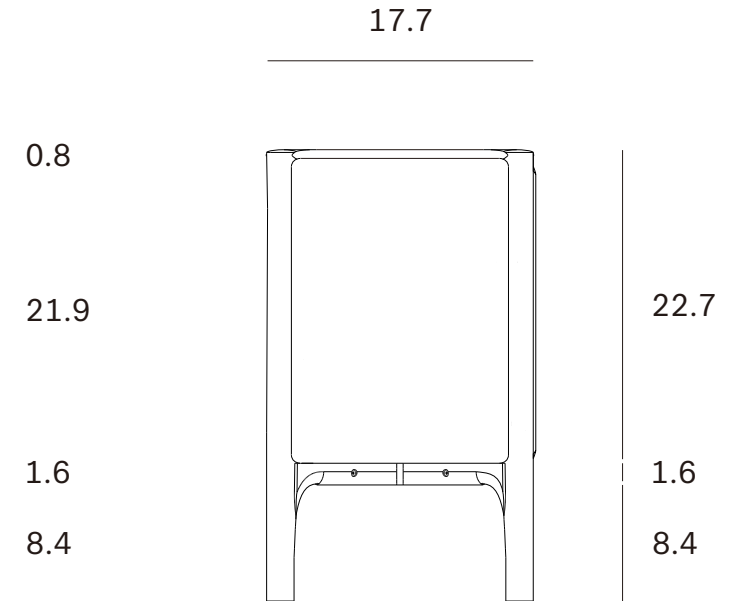

*Ethnicraft*

PI sideboard - 2 doors - Dimensions (inches)

4.6 165 4.6

4.6 36 4.6

Ethnicraft

PI sideboard - 3 doors - Dimensions (inches)

*Ethnicraft*

PI sideboard - 4 doors - Dimensions (cm)

230

45

45

83

4.6

221

4.6

2

56

4

21

58

4

21

4.6

36

4.6

*Ethnicraft*

PI sideboard - 4 doors - Dimensions (inches)

1.8

86.9

1.8

1.8

14.2