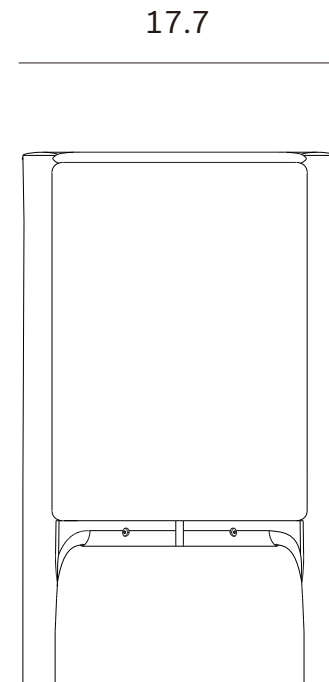

*Ethnicraft*

PI sideboard - 2 doors - Dimensions (inches)

4.6 165 4.6

4.6 36 4.6

Ethnicraft

PI sideboard - 3 doors - Dimensions (inches)

*Ethnicraft*

PI sideboard - 4 doors - Dimensions (cm)

230

45

45

83

4.6

221

4.6

2

56

4

21

58

4

21

4.6

36

4.6

*Ethnicraft*

PI sideboard - 4 doors - Dimensions (inches)

1.8

86.9

1.8

1.8

14.2