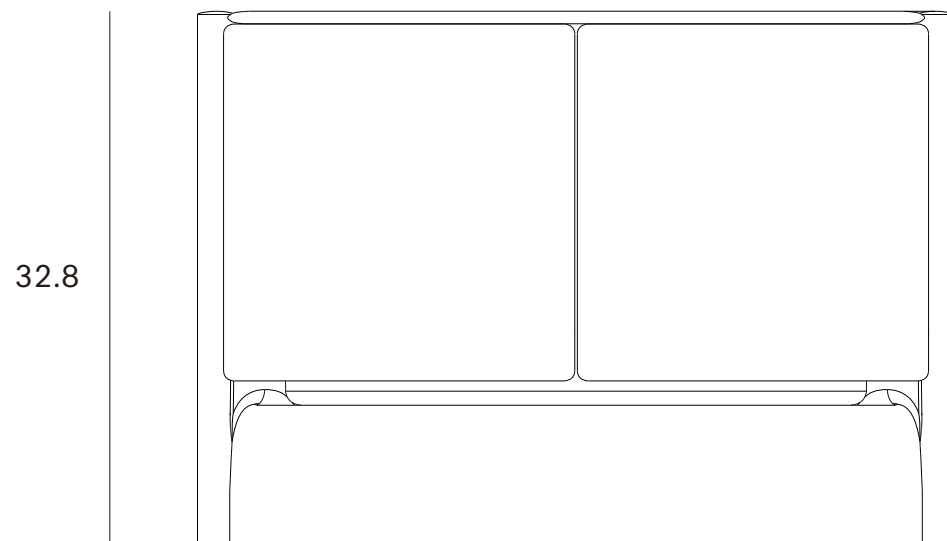

*Ethnicraft*

PI sideboard - 2 doors - Dimensions (inches)

4.6 165 4.6

4.6 36 4.6

Ethnicraft

PI sideboard - 3 doors - Dimensions (inches)

*Ethnicraft*

PI sideboard - 4 doors - Dimensions (cm)

4.6

*Ethnicraft*

PI sideboard - 4 doors - Dimensions (inches)

1.8

86.9

1.8

1.8

14.2