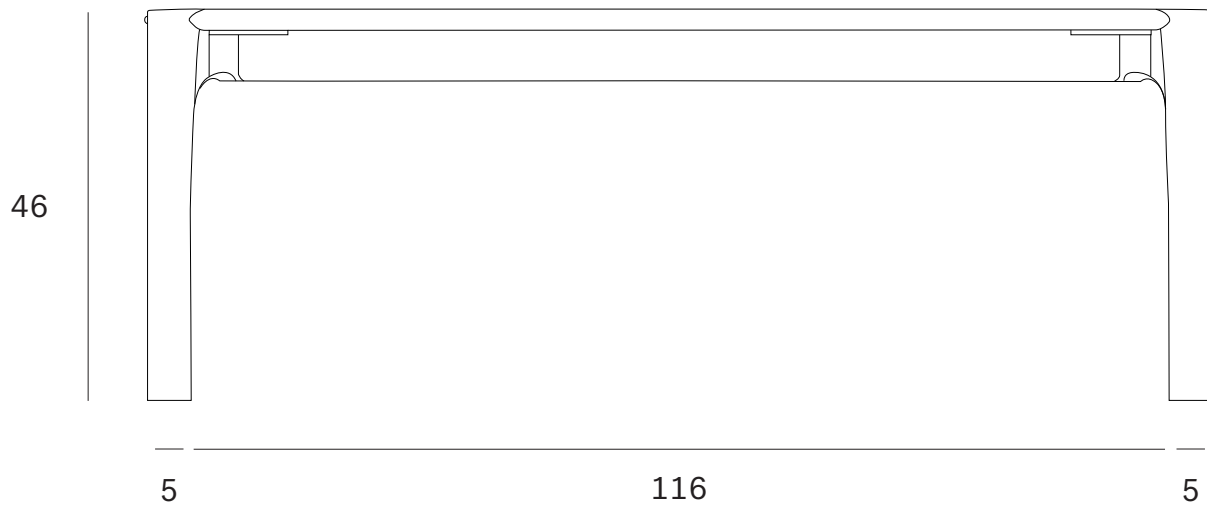

Ethnicraft

PI bench - Dimensions (cm)

Ethnicraft

PI bench - Dimensions (inch)

146

35

46

5

PI bench - Dimensions (inch)

166

35

46

2.5
6

37.5

5

156

5

5

25

5

Ethnicraft

PI bench - Dimensions (inch)

Ethnicraft

PI bench - Dimensions (cm)

Ethnicraft

PI bench - Dimensions (inch)