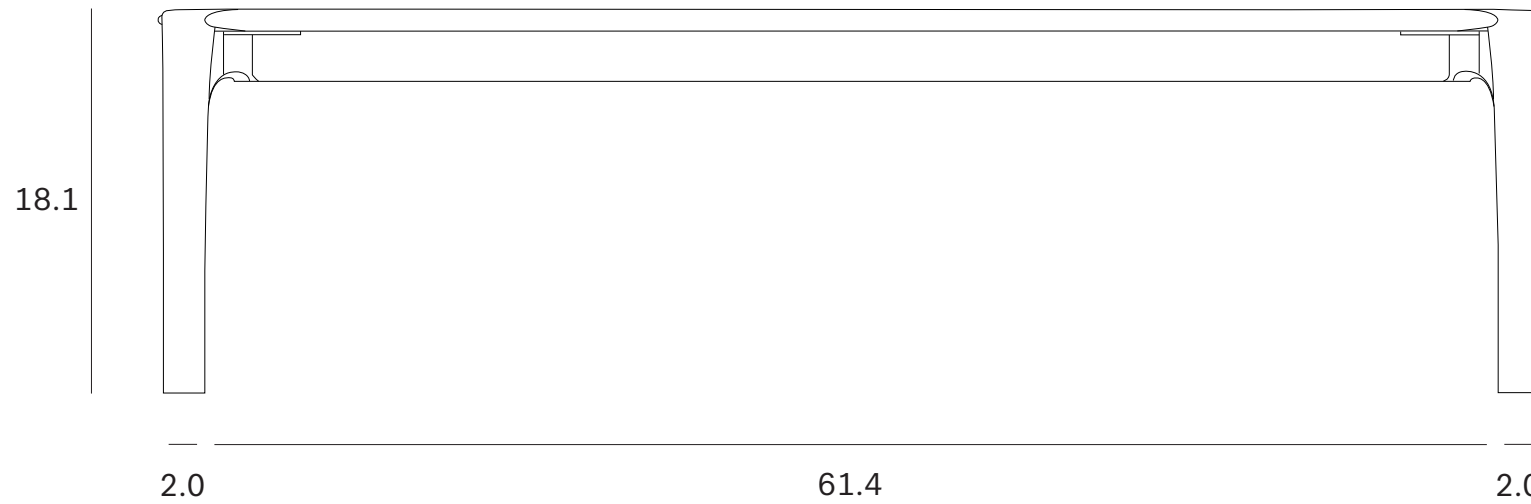

PI bench - Dimensions (inch)

166

35

46

2.5
6

37.5

5

156

5

5

25

5

Ethnicraft

PI bench - Dimensions (inch)

Ethnicraft

PI bench - Dimensions (cm)

Ethnicraft

PI bench - Dimensions (inch)