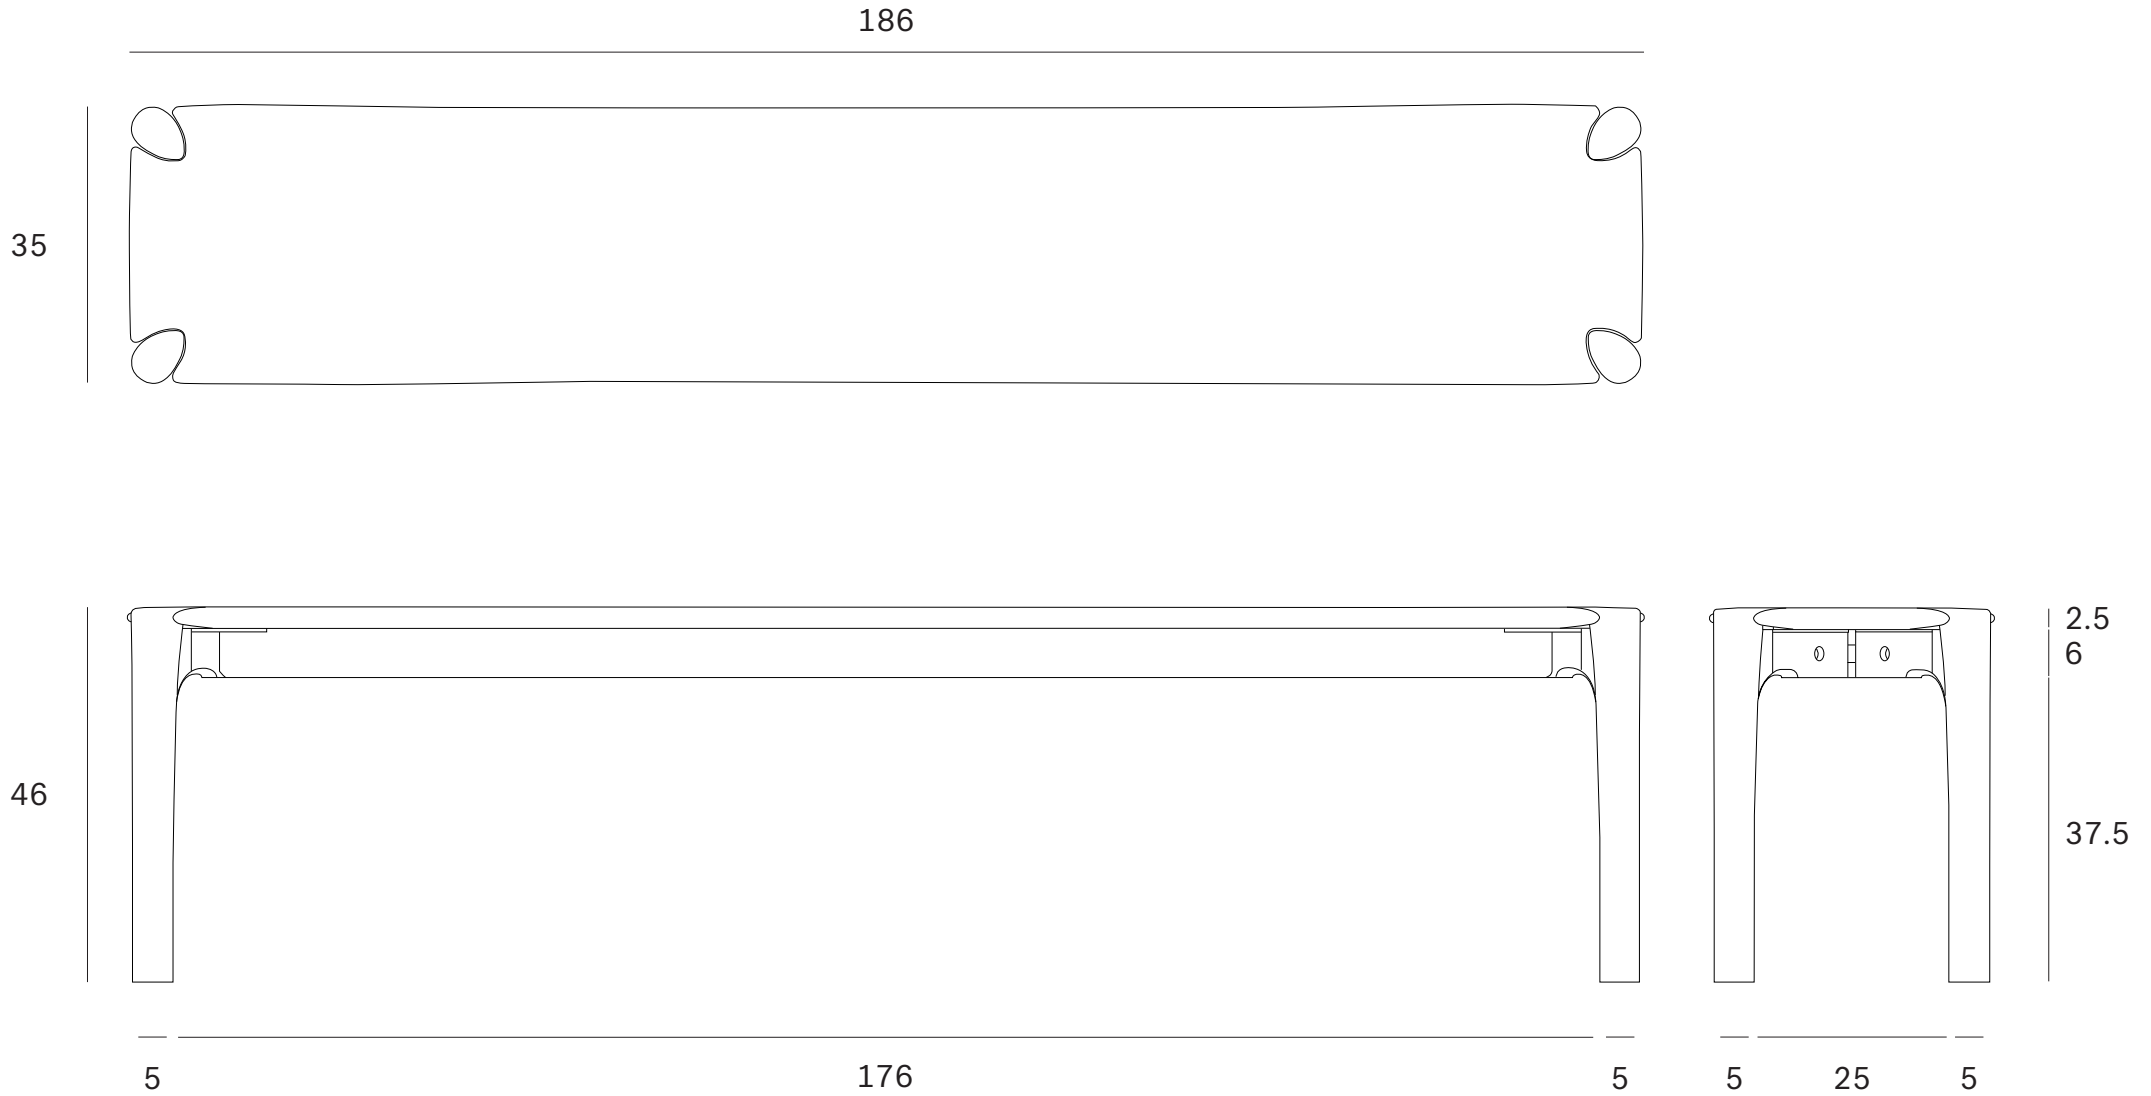

Ethnicraft

PI bench - Dimensions (cm)

Ethnicraft

PI bench - Dimensions (inch)

146

35

46

5

PI bench - Dimensions (inch)

166

35

46

2.5
6

37.5

5

156

5

5

25

5

Ethnicraft

PI bench - Dimensions (inch)

Ethnicraft

PI bench - Dimensions (cm)

Ethnicraft

PI bench - Dimensions (inch)