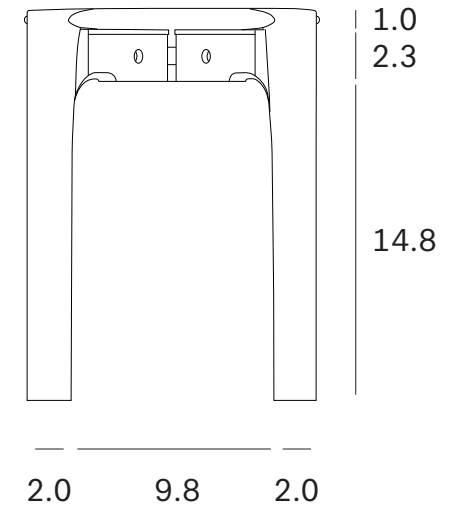

Ethnicraft

PI bench - Dimensions (cm)

Ethnicraft

PI bench - Dimensions (inch)

146

35

46

5

PI bench - Dimensions (inch)

166

35

46

2.5
6

37.5

5

156

5

5

25

5

Ethnicraft

PI bench - Dimensions (inch)

Ethnicraft

PI bench - Dimensions (cm)

Ethnicraft

PI bench - Dimensions (inch)