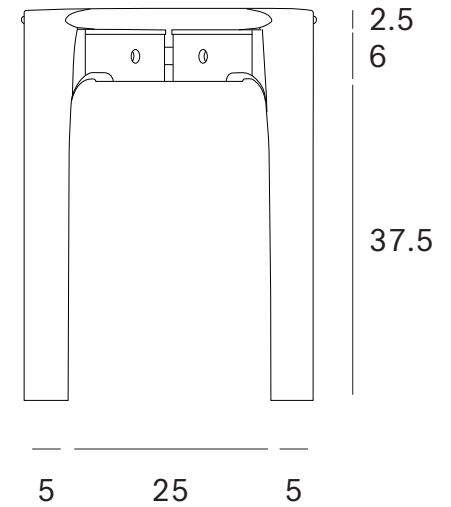

Ethnicraft

PI bench - Dimensions (cm)

Ethnicraft

PI bench - Dimensions (inch)

146

35

46

5

PI bench - Dimensions (inch)

166

35

46

2.5
6

37.5

5

156

5

5

25

5

Ethnicraft

PI bench - Dimensions (inch)

Ethnicraft

PI bench - Dimensions (cm)

Ethnicraft

PI bench - Dimensions (inch)