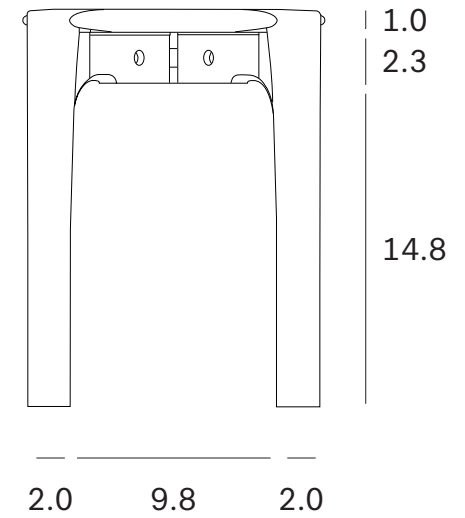

Ethnicraft

PI bench - Dimensions (cm)

Ethnicraft

PI bench - Dimensions (inch)

146

35

46

5

PI bench - Dimensions (inch)

166

35

46

2.5
6

37.5

5

156

5

5

25

5

Ethnicraft

PI bench - Dimensions (inch)

Ethnicraft

PI bench - Dimensions (cm)

Ethnicraft

PI bench - Dimensions (inch)