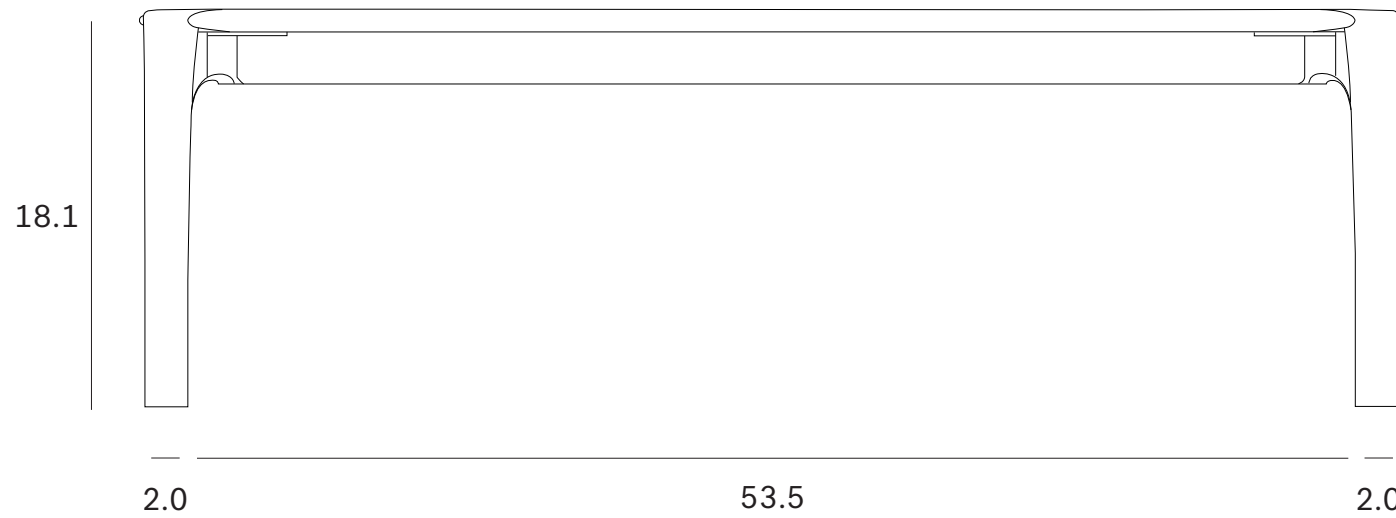

Ethnicraft

PI bench - Dimensions (cm)

Ethnicraft

PI bench - Dimensions (inch)

146

35

46

5

PI bench - Dimensions (inch)

166

35

46

2.5
6

37.5

5

156

5

5

25

5

Ethnicraft

PI bench - Dimensions (inch)

Ethnicraft

PI bench - Dimensions (cm)

Ethnicraft

PI bench - Dimensions (inch)