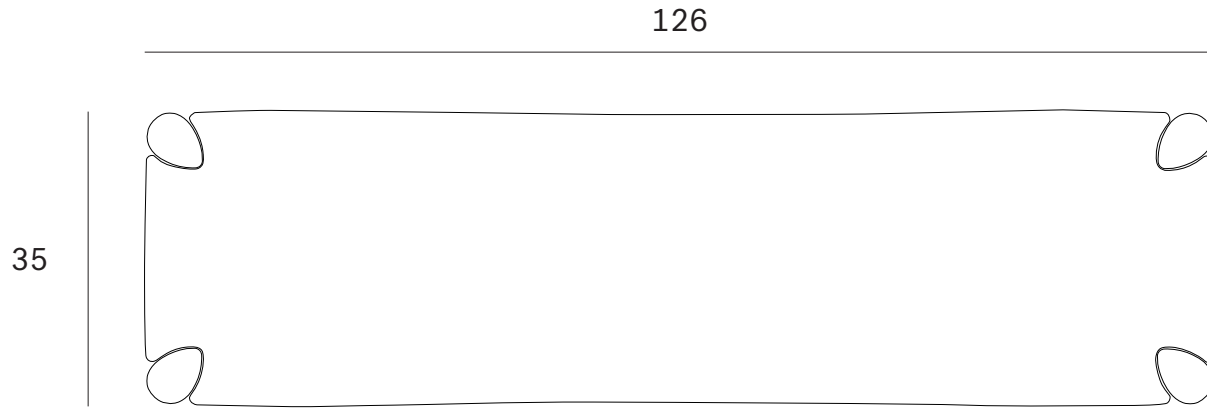

Ethnicraft

PI bench - Dimensions (cm)

Ethnicraft

PI bench - Dimensions (inch)

146

35

46

5

PI bench - Dimensions (inch)

166

35

46

2.5
6

37.5

5

156

5

5

25

5

Ethnicraft

PI bench - Dimensions (inch)

Ethnicraft

PI bench - Dimensions (cm)

Ethnicraft

PI bench - Dimensions (inch)