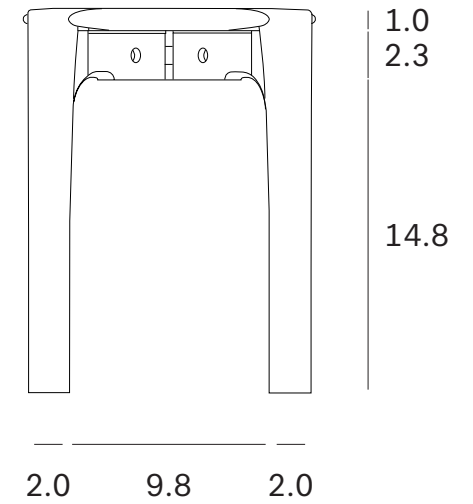

Ethnicraft

PI bench - Dimensions (cm)

Ethnicraft

PI bench - Dimensions (inch)

146

35

46

5

PI bench - Dimensions (inch)

166

35

46

2.5
6

37.5

5

156

5

5

25

5

Ethnicraft

PI bench - Dimensions (inch)

Ethnicraft

PI bench - Dimensions (cm)

Ethnicraft

PI bench - Dimensions (inch)