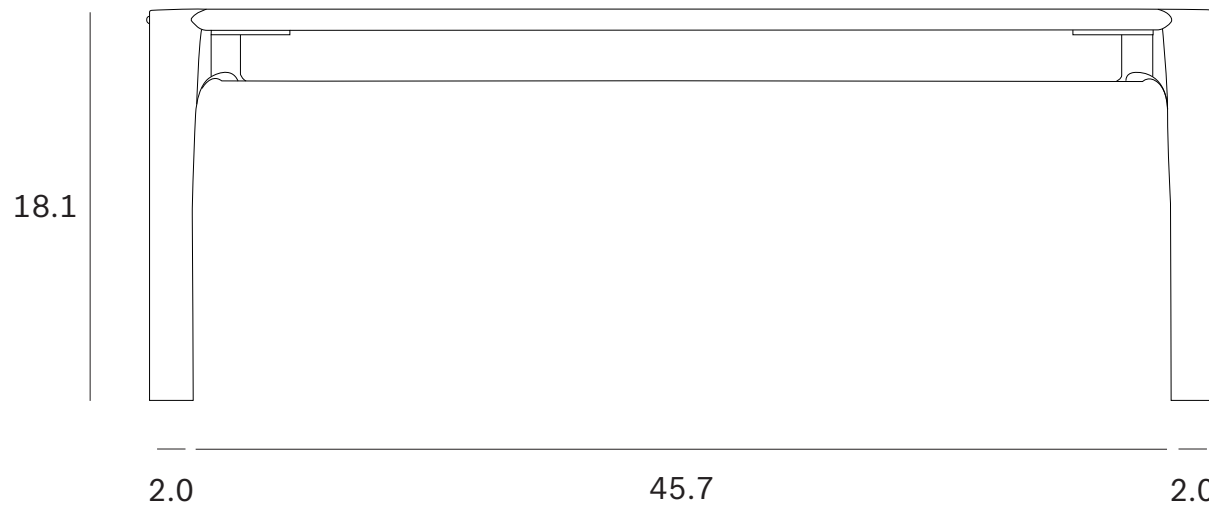

Ethnicraft

PI bench - Dimensions (cm)

Ethnicraft

PI bench - Dimensions (inch)

146

35

46

5

PI bench - Dimensions (inch)

166

35

46

2.5
6

37.5

5

156

5

5

25

5

Ethnicraft

PI bench - Dimensions (inch)

Ethnicraft

PI bench - Dimensions (cm)

Ethnicraft

PI bench - Dimensions (inch)