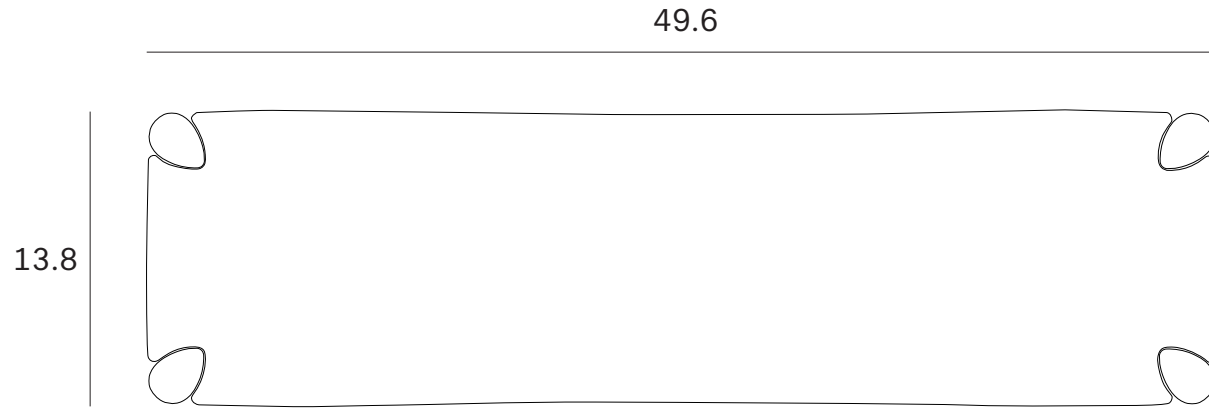

Ethnicraft

PI bench - Dimensions (cm)

Ethnicraft

PI bench - Dimensions (inch)

146

35

46

5

PI bench - Dimensions (inch)

166

35

46

2.5
6

37.5

5

156

5

5

25

5

Ethnicraft

PI bench - Dimensions (inch)

Ethnicraft

PI bench - Dimensions (cm)

Ethnicraft

PI bench - Dimensions (inch)