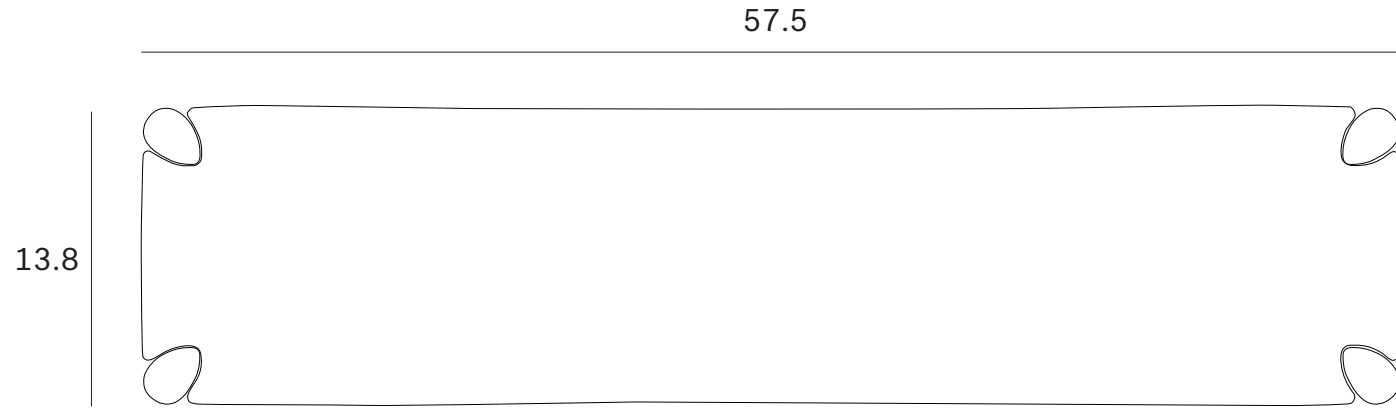

Ethnicraft

PI bench - Dimensions (cm)

Ethnicraft

PI bench - Dimensions (inch)

146

35

46

5

PI bench - Dimensions (inch)

166

35

46

2.5
6

37.5

5

156

5

5

25

5

Ethnicraft

PI bench - Dimensions (inch)

Ethnicraft

PI bench - Dimensions (cm)

Ethnicraft

PI bench - Dimensions (inch)