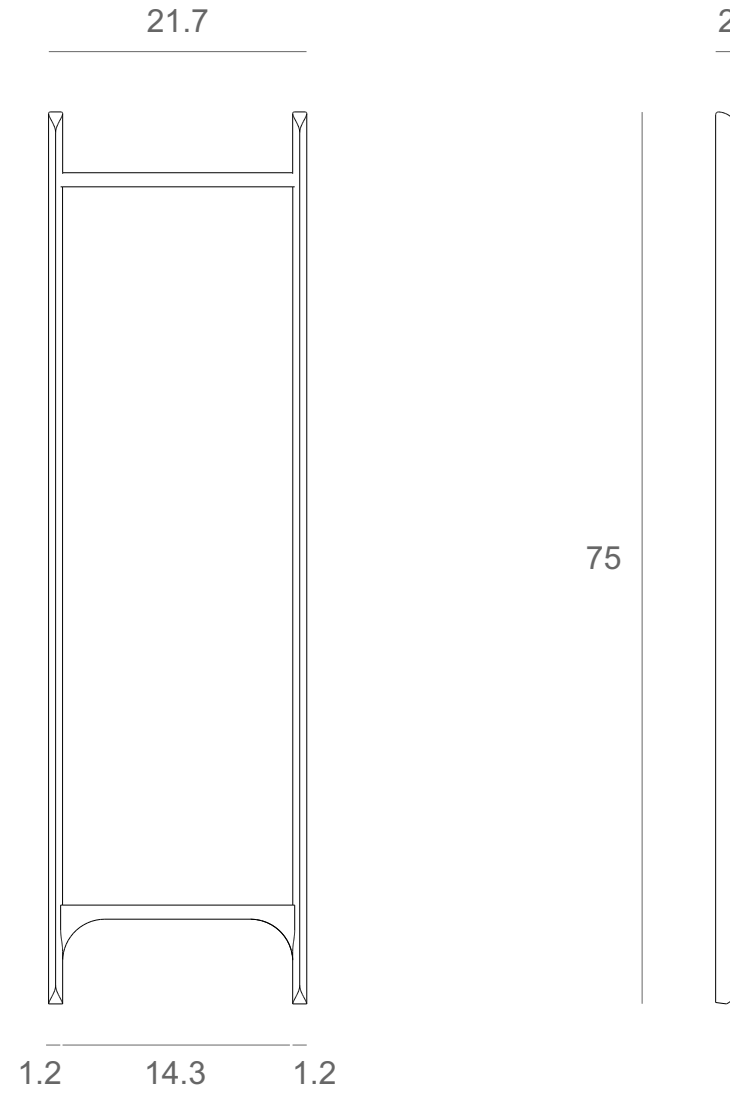

*Ethnicraft*

29781 - PI floor mirror - mahogany frame - Dimensions (cm)

*Ethnicraft*

29781 - PI floor mirror - mahogany frame - Dimensions (inches)

*Ethnicraft*

29784 - PI floor mirror - mahogany frame - Dimensions (cm)

*Ethnicraft*

29784 - PI floor mirror - mahogany frame - Dimensions (inches)