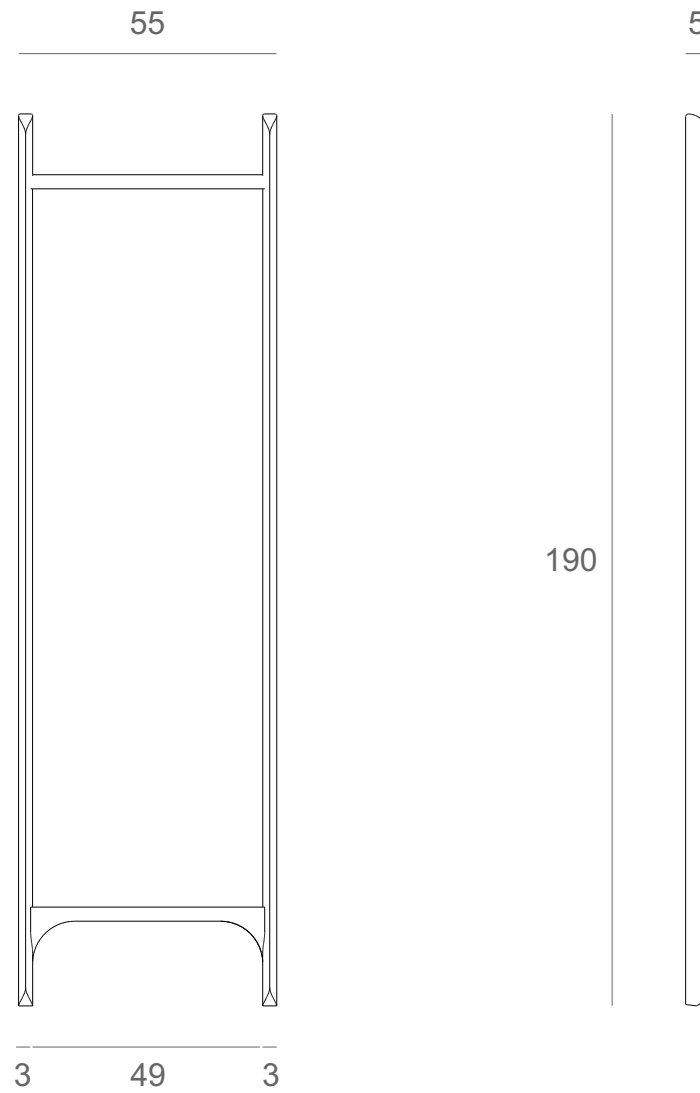

*Ethnicraft*

29781 - PI floor mirror - mahogany frame - Dimensions (cm)

*Ethnicraft*

29781 - PI floor mirror - mahogany frame - Dimensions (inches)

*Ethnicraft*

29784 - PI floor mirror - mahogany frame - Dimensions (cm)

*Ethnicraft*

29784 - PI floor mirror - mahogany frame - Dimensions (inches)