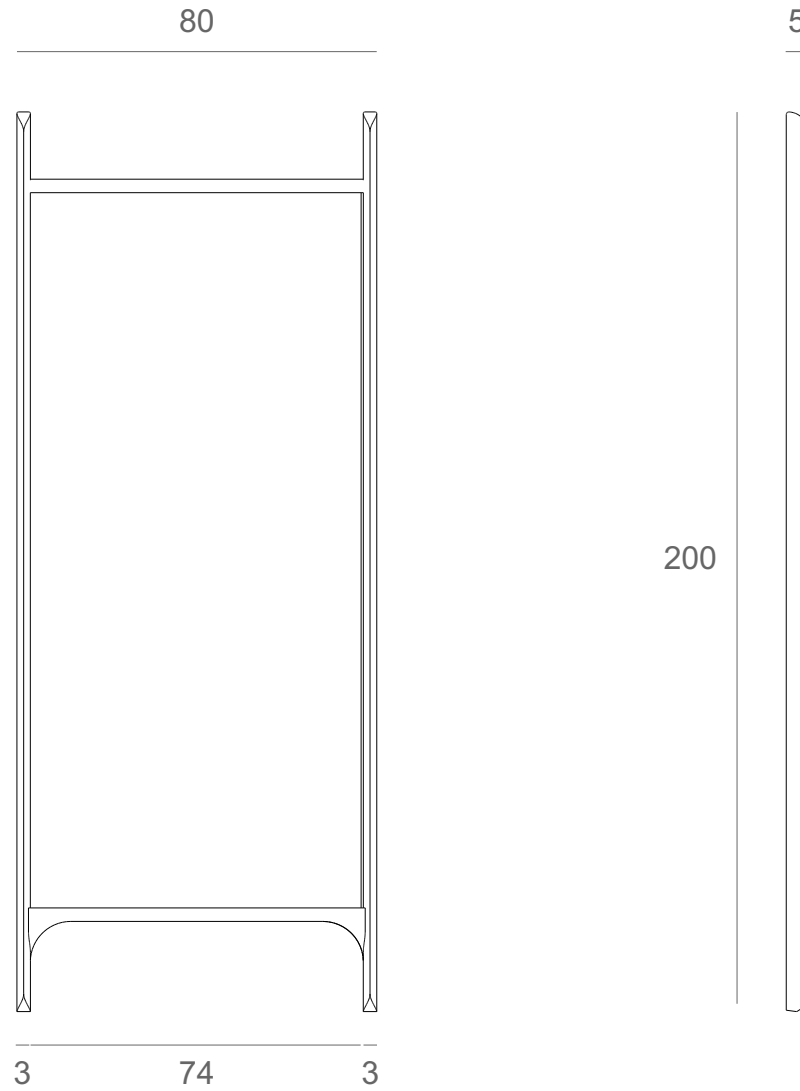

*Ethnicraft*

29781 - PI floor mirror - mahogany frame - Dimensions (cm)

*Ethnicraft*

29781 - PI floor mirror - mahogany frame - Dimensions (inches)

*Ethnicraft*

29784 - PI floor mirror - mahogany frame - Dimensions (cm)

*Ethnicraft*

29784 - PI floor mirror - mahogany frame - Dimensions (inches)