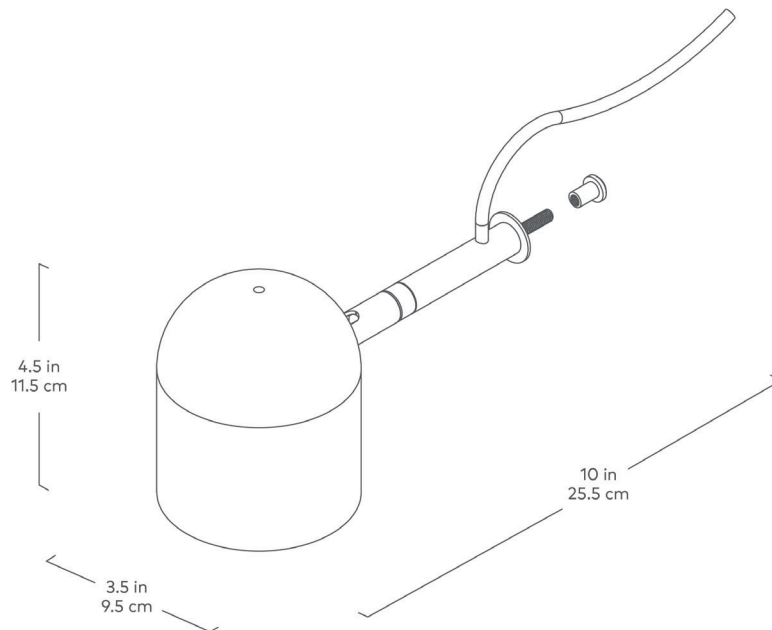

Branch Task Lamp

Black

White

A must-have fixture for modern living, this handy task lamp is effortlessly efficient. Its sleek metal frame screws into the uprights of our Branch organization system, conserving precious surface space. Rotate and tilt to highlight what matters most — from your workspace to a work of art.

Branch Task Lamp

- Designed specifically for use with the Branch Organizational System.
- Mechanism allows lamp head to rotate and tilt for the perfect lighting position.
- Fabric electrical cord (black cord for black colorway, black & white mix cord for white colorway) with a dial dimmer switch allows for precise control of lamp brightness.
- GU 10 light bulb for each lampshade included (5W, Bright Light 3000K, 380 Lumens, 120 Volt).
- UL Listed.