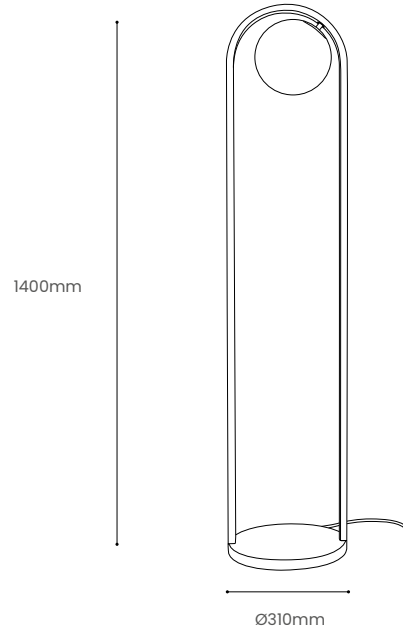

LOER FLOOR LIGHT

Product Specification

Tom Raffield

Loer Floor Light

Inspired by the elliptical orbits of the planets and moons that line the inner edges of our vast solar system, the Loer Lighting Range brings weightless illumination to any space it reaches. Combining a beautiful translucent glass sphere, sustainable steam bent ash wood and brushed metallic brass, the Loer showcases minimal, nature-inspired design at its finest.

Meaning 'Moon' in Cornish, the Loer Floor Light showcases a translucent glass orb with clouded bands of warm celestial white light which suspends within a sleek arch of supple ash wood. Held in place by brass detailed fixings that reflect the soft illustrious glow of the spherical globe when illuminated, the opulent, wooden floor light looks equally as eye-catching when switched off.

Illuminate space. Seek the extraordinary.

Product Type : Floor Light	SKU	Wood types	Dimensions L x W x H (mm)		Weight (kg)	
			Unboxed	Boxed	Unboxed	Boxed
Loer Floor Light	TR-LOER-FLR-A	Ash	310 x 310 x 1400	1500 x 325 x 325	3.25	5.85kg
Materials	Ash 	Other materials				
					Glass diffuser Brass bulb holder 	
Finish	Wooden floor stand - Finished with a blend of natural wax oils to give a protective, hardwearing and beautiful finish. Shade - Non-toxic, hard wearing water based varnish - satin					
Wiring kit options	Brass bulb holder with gold plug 	Wiring kit	Flex	Recommended light bulb		
		E27 (240v)	Flex colour: gold 	Max 25W LED		
			Cable length: 240cm from switch to bulb holder. 115cm from switch to plug.			
Care information	Dusting your light regularly and with a light feather duster should keep your light looking clean, otherwise wipe with a damp cloth and remove any moisture with a dry cloth. Gentle furniture polishes can also be used.					
Additional information	<ul style="list-style-type: none"> Suitable for use on 240v circuits. This product can be plugged straight into a 240v outlet. Assembly instructions and fixings included. 					