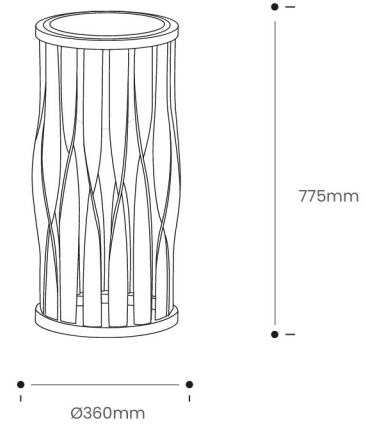

MERRYN FLOOR STANDING PLANTER

Tom Raffield

Product Specification

Merryn Floor Standing Planter Short

Merryn Floor Standing Planter Tall

Summon nature inside, transform space. The pinch of a potter's hand, the sculpting skill in a steam benders twist. Where traditional craftsmanship and innovative design fuse. The Green Range breathes new life.

Product Type : The Green Range	SKU	Wood types	Dimensions L x W x H (mm)		Weight (kg)	
			Unboxed	Boxed	Unboxed	Boxed
Merryn Floor Standing Planter Short	TR-GR-MYRN-F-S-O	Oak	360 x 360 x 565	475 x 460 x 665	4.15	6.15
Merryn Floor Standing Planter Tall	TR-GR-MYRN-F-T-O	Oak	360 x 360 x 775	475 x 460 x 875	4.45	6.45
Materials	Oak	Earthenware	Other materials			
Finish	Finished with a blend of natural wax oils to give a protective, hard wearing and beautiful finish.					
Care information	<ul style="list-style-type: none"> Caring for the earthenware bowl We have designed a striking set of earthenware bowls for our Green Range featuring a hard-wearing proactive glaze on the inside and a unique matte glaze on the outside, known as Engobe. Any fibres on a cleaning cloth will stick to the outside surface more easily due to this beautiful finish. We suggest you clean both the interior and exterior surface of the pot by gently wiping away any marks using warm soapy water and a lint free cloth. Once the pot is clean, gently dab dry using a soft, lint free cloth or towel. Caring for the wooden structure The bowl can be easily removed from its wooden holder before planting or watering. Should you want to water the plant in place, simply wipe away any surface moisture or water straight afterwards to minimise the chance of water stains. Mild furniture polishes can be used on the wood. 					
Additional information	<ul style="list-style-type: none"> Product care instructions included 					