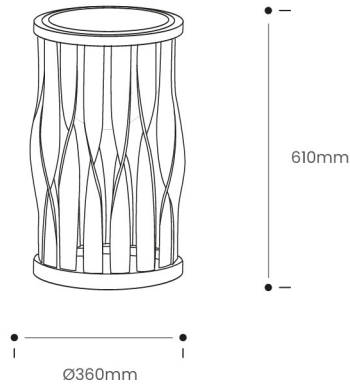

MERRYN FLOOR STANDING PLANTER

Tom Raffield

Product Specification

Merryn Floor Standing Planter Short

Merryn Floor Standing Planter Tall

Summon nature inside, transform space. The pinch of a potter's hand, the sculpting skill in a steam benders twist. Where traditional craftsmanship and innovative design fuse. The Green Range breathes new life.

Product Type : The Green Range	SKU	Wood types	Dimensions L x W x H (mm)		Weight (kg)	
			Unboxed	Boxed	Unboxed	Boxed
Merryn Floor Standing Planter Short	TR-GR-MYRN-F-S-O	Oak	360 x 360 x 565	475 x 460 x 665	4.15	6.15
Merryn Floor Standing Planter Tall	TR-GR-MYRN-F-T-O	Oak	360 x 360 x 775	475 x 460 x 875	4.45	6.45
Materials	Oak	Earthenware	Other materials			
Finish	Finished with a blend of natural wax oils to give a protective, hard wearing and beautiful finish.					
Care information	<ul style="list-style-type: none"> Caring for the earthenware bowl We have designed a striking set of earthenware bowls for our Green Range featuring a hard-wearing proactive glaze on the inside and a unique matte glaze on the outside, known as Engobe. Any fibres on a cleaning cloth will stick to the outside surface more easily due to this beautiful finish. We suggest you clean both the interior and exterior surface of the pot by gently wiping away any marks using warm soapy water and a lint free cloth. Once the pot is clean, gently dab dry using a soft, lint free cloth or towel. Caring for the wooden structure The bowl can be easily removed from its wooden holder before planting or watering. Should you want to water the plant in place, simply wipe away any surface moisture or water straight afterwards to minimise the chance of water stains. Mild furniture polishes can be used on the wood. 					
Additional information	<ul style="list-style-type: none"> Product care instructions included 					