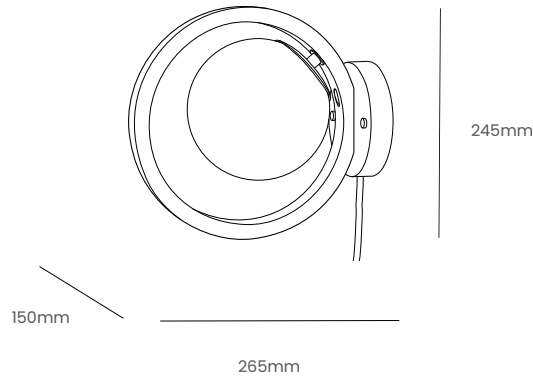

LOER SMALL WALL LIGHT

Product Specification

Tom Raffield

Loer Small Wall Light

Inspired by the elliptical orbits of the planets and moons that line the inner edges of our vast solar system, the Loer Pendant Light brings weightless illumination to any space it reaches. Combining beautiful translucent glass, sustainable steam bent ash wood and brushed metallic brass, the Loer showcases minimal, nature-inspired design at its finest.

Meaning 'Moon' in Cornish, the Loer Pendant showcases a translucent glass orb with clouded bands of warm celestial white light which suspends within a sleek halo of supple ash wood. Held in place by brass detailed fixings that reflect the soft illustrious glow of the spherical globe when illuminated, the opulent Loer Pendant looks equally as eye-catching when switched off. This contemporary wooden light is suited to an array of interiors and property styles and looks particularly striking suspended in clusters.

Illuminate space. Seek the extraordinary.

Product Type : Wall Light	SKU	Wood types	Dimensions L x W x H (mm)		Weight (kg)	
			Unboxed	Boxed	Unboxed	Boxed
Loer Small Wall Light	TR-LOER-WL-A-SML	Ash	245 x 150 x 265	220 x 530 x 220	1.4	2.3
Materials	Ash 				Other materials Glass diffuser  Brass bulb holder 	
Finish	Non-toxic, hard wearing water based varnish - satin					
Wiring Kit options	Brushed brass bulb holder 	Wiring Kit Back Plate: Ø125mm E27 (240v)	Flex Flex colour: gold  Flex length: 2.4m	Recommended light bulb Max 9.5W LED		
Care information	Dusting your light regularly and with a light feather duster should keep your light looking clean, otherwise wipe with a damp cloth and remove any moisture with a dry cloth. Gentle furniture polishes can also be used.					
Additional information	<ul style="list-style-type: none"> Suitable for use on 240v circuits. Installation instructions included. 					