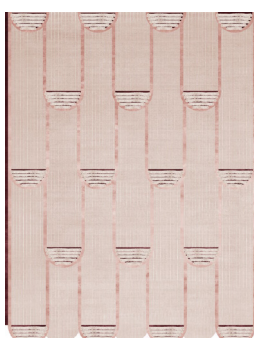

KITTY
BLEACHED