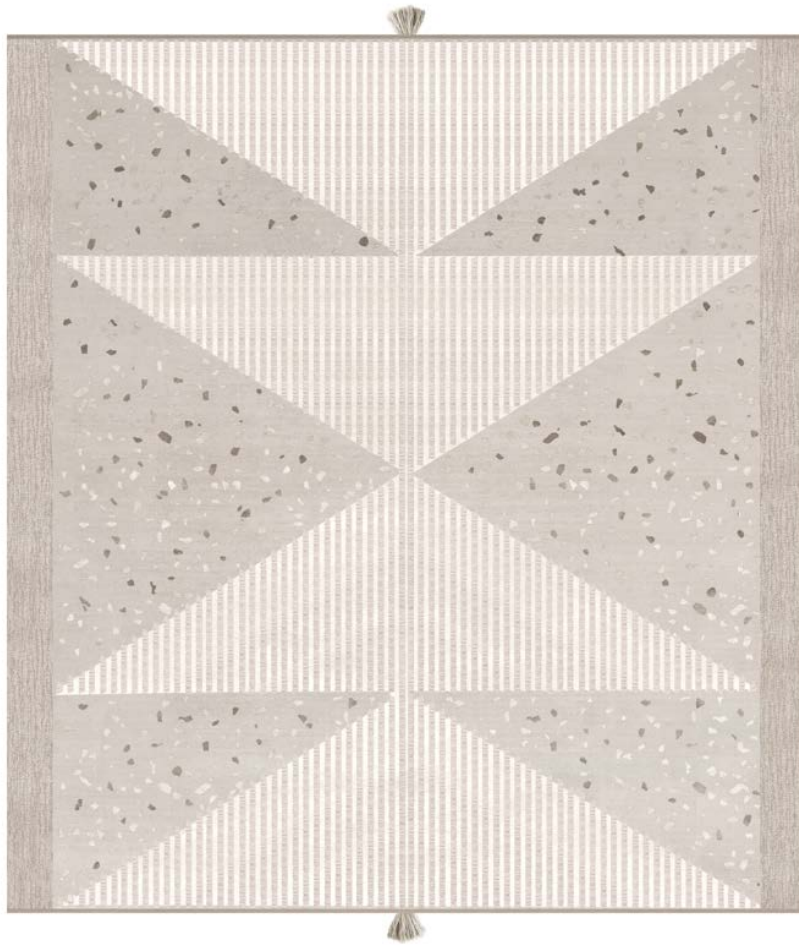

SP01DESIGN.COM

KAMAU RUG COLLECTION
MADE BY CC TAPIS

KAMAU
NATURAL

KAMAU
BLEACHED

KAMAU
RUST

KAMAU
GOLDEN

KAMAU
INKY

DESIGNER

Matt Lorrain, 2021

MATERIALS

hand tufted wool and viscose pile

DIMENSIONS

273,5x300cm

Additional information including 2D and 3D files, care and maintenance instructions, test certificates and assembly instructions are available at www.sp01design.com