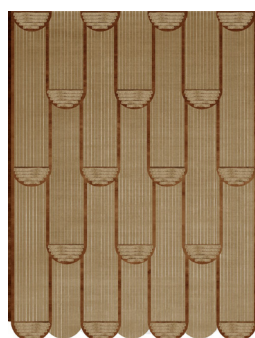

KITTY
GOLDEN