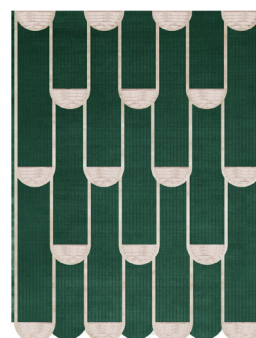

KITTY
INKY

DESIGNER

Matt Lorrain, 2021

MATERIALS

hand tufted wool and viscose pile

DIMENSIONS

240x315cm

Additional information including 2D and 3D files, care and maintenance instructions, test certificates and assembly instructions are available at www.sp01design.com