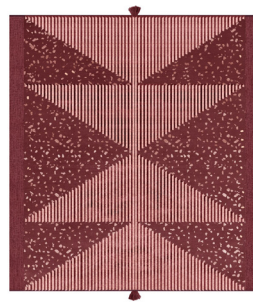

SP01DESIGN.COM

KAMAU RUG COLLECTION
MADE BY CC TAPIS

KAMAU
RUST

DESIGNER

Matt Lorrain, 2021

MATERIALS

hand tufted wool and viscose pile

DIMENSIONS

273,5x300cm

Additional information including 2D and 3D files, care and maintenance instructions, test certificates and assembly instructions are available at www.sp01design.com