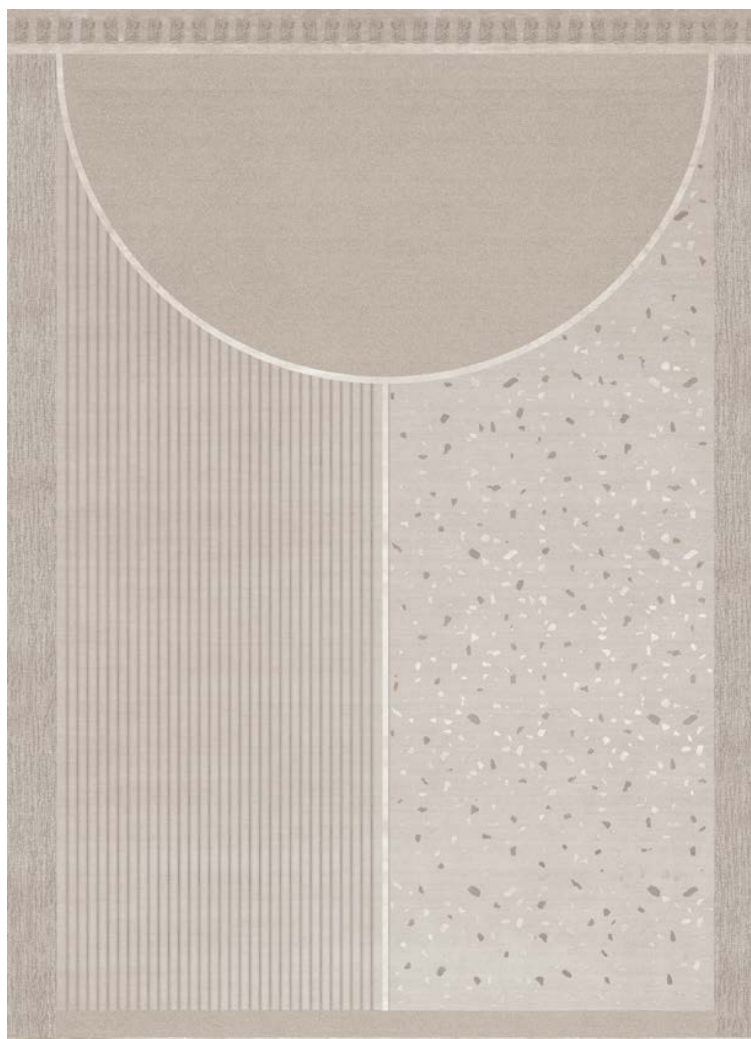

SP01DESIGN.COM

VERONICA RUG COLLECTION
MADE BY CC TAPIS

VERONICA
NATURAL