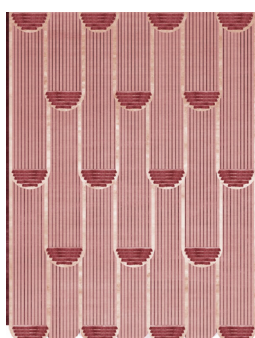

SP01DESIGN.COM

KITTY RUG COLLECTION
MADE BY CC TAPIS

KITTY
RUST

DESIGNER

Matt Lorrain, 2021

MATERIALS

hand tufted wool and viscose pile

DIMENSIONS

240x315cm

Additional information including 2D and 3D files, care and maintenance instructions, test certificates and assembly instructions are available at www.sp01design.com