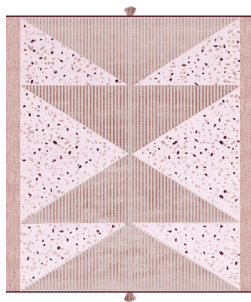

SP01DESIGN.COM

KAMAU RUG COLLECTION
MADE BY CC TAPIS

KAMAU
BLEACHED

DESIGNER

Matt Lorrain, 2021

MATERIALS

hand tufted wool and viscose pile

DIMENSIONS

273,5x300cm

Additional information including 2D and 3D files, care and maintenance instructions, test certificates and assembly instructions are available at www.sp01design.com