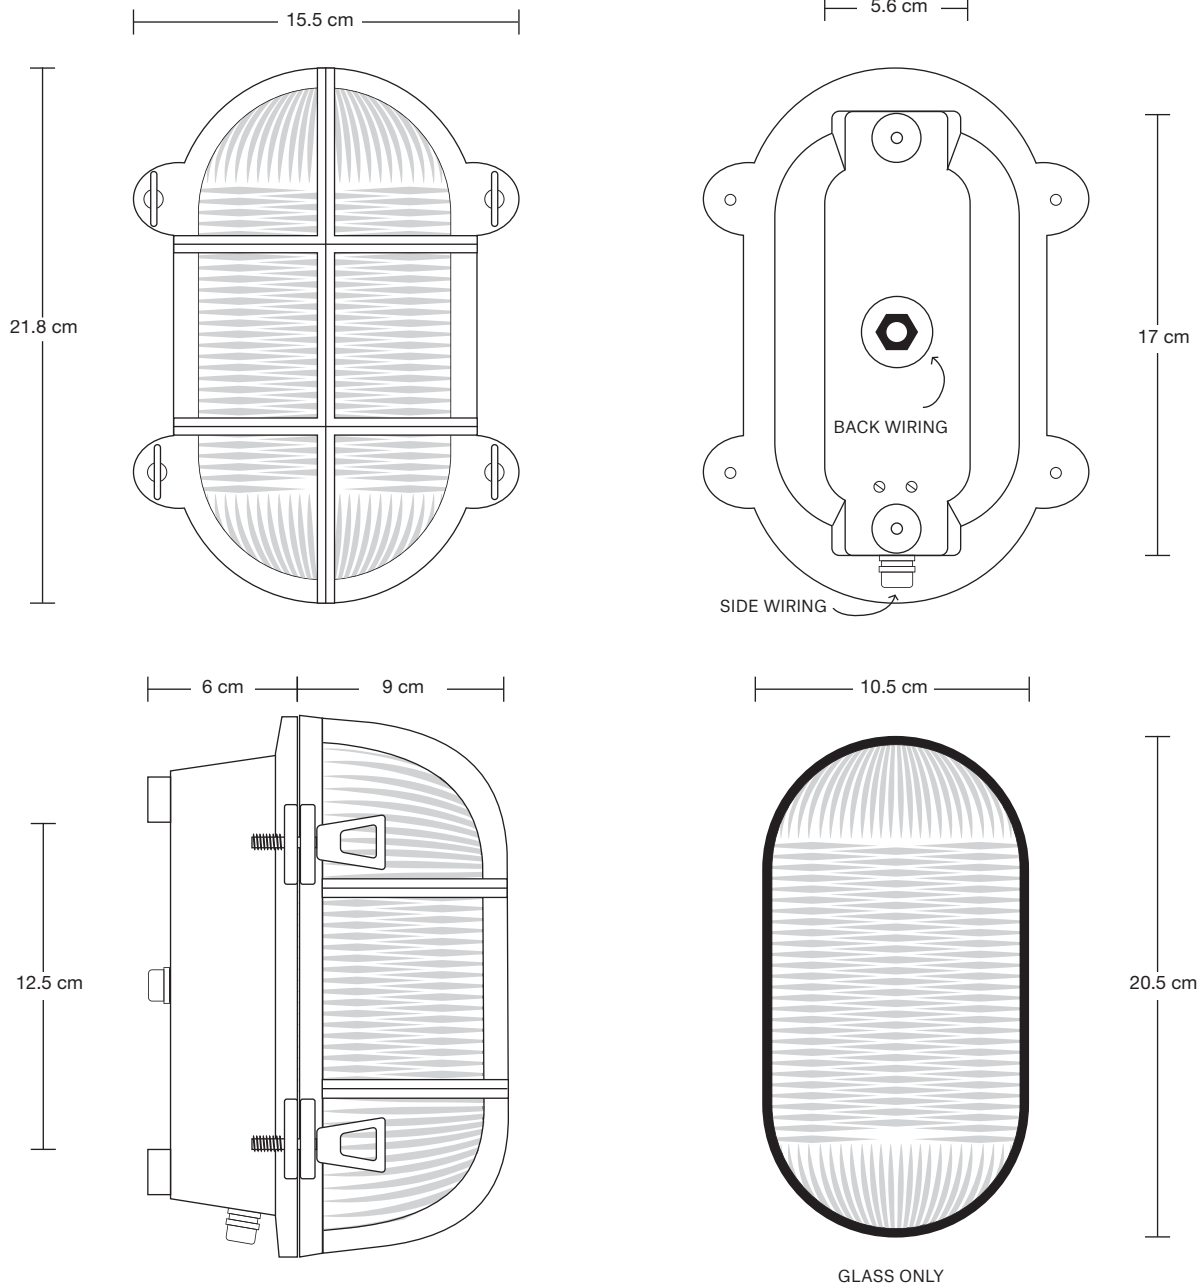

BULKHEAD

Bulkhead Outdoor & Bathroom Oval Wall Light - 6 Inch - Brass

SPECIFICATIONS	INFORMATION	DIMENSIONS
<p>We meet all UK and EU lighting and safety regulations.</p>	<p>PRODUCT CODE: BK-IP65-OWL6-B-BSW-RB</p>	<p>H: 22 cm x W: 15.6 cm x D: 15 cm</p>
<p>Our products are hand finished to ensure an authentic vintage look and therefore they may vary slightly from those shown in the images.</p>	<p>FINISHES: Brass</p>	<p>BODY HEIGHT: 21.8 cm / 8.5"</p>
<p>Bulb Required: Standard screw (E27) fitting, max 40W.</p>	<p>Ready to be installed, installation required</p>	<p>BODY DEPTH: 15 cm / 5.9"</p>
<p>WEIGHT: BRASS 2.5 kg</p>	<p>Wall mount screws not included</p>	<p>GLASS HEIGHT: 20.5 cm / 8"</p>
	<p>GLASS: Ribbed</p>	<p>GLASS DEPTH: 8 cm / 3.1"</p>
	<p>IP RATING: IP65 with glass</p>	