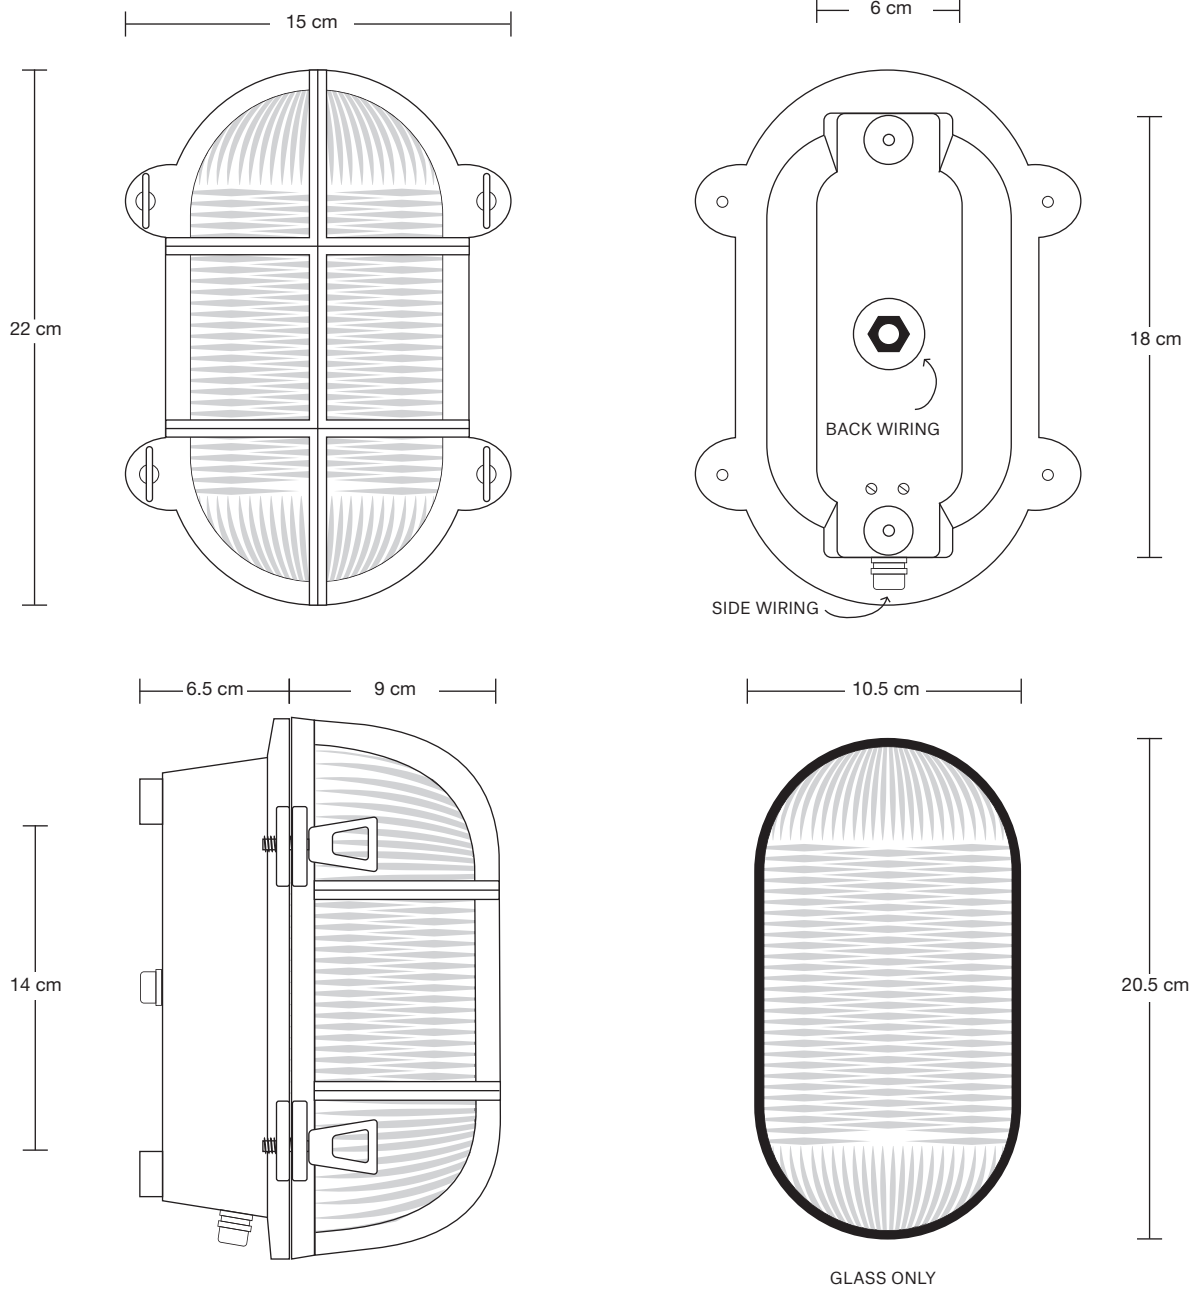

BULKHEAD

Bulkhead Outdoor & Bathroom Oval Wall Light - 6 Inch

SPECIFICATIONS	INFORMATION	DIMENSIONS
<p>We meet all UK and EU lighting and safety regulations.</p>	<p>PRODUCT CODE: BK-IP65-OWL6-BSW-RB</p>	<p>H: 22 cm x W: 15 cm x D: 15.5 cm</p>
<p>Our products are hand finished to ensure an authentic vintage look and therefore they may vary slightly from those shown in the images.</p>	<p>FINISHES: Gunmetal, Black</p>	<p>BODY HEIGHT: 22 cm / 8.6"</p>
<p>Bulb Required: Standard screw (E27) fitting, max 40W.</p>	<p>Ready to be installed, installation required</p>	<p>BODY DEPTH: 15.5 cm / 6.1"</p>
<p>WEIGHT: BLACK/GUNMETAL 1.76 kg</p>	<p>Wall mount screws not included</p>	<p>GLASS HEIGHT: 20.5 cm / 8"</p>
	<p>GLASS: Ribbed</p>	<p>GLASS DEPTH: 8 cm / 3.1"</p>
	<p>IP RATING: IP65 with glass</p>	