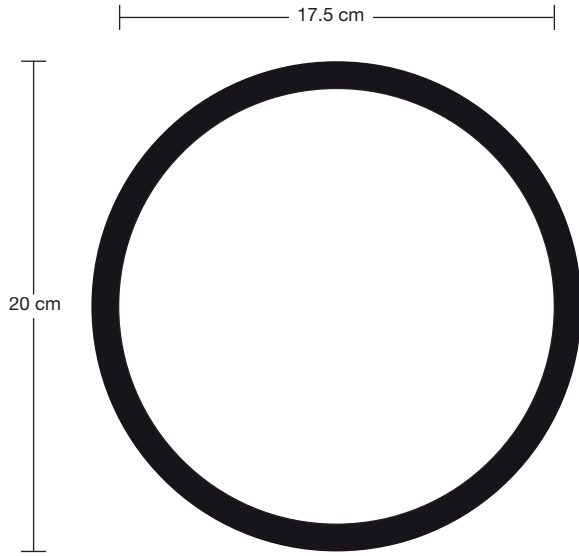

## Bulkhead Outdoor & Bathroom Round Wall Light - 8 Inch - Brass

SPECIFICATIONS	INFORMATION	DIMENSIONS
<p>We meet all UK and EU lighting and safety regulations.</p>	<p>PRODUCT CODE: BK-IP65-RWL8-B-BSW</p>	<p>H: 21.5 cm x W:21.5 cm x D: 12.6cm</p>
<p>Our products are hand finished to ensure an authentic vintage look and therefore they may vary slightly from those shown in the images.</p>	<p>FINISHES: Brass</p>	<p>BODY HEIGHT: 21.5 cm / 8.4"</p>
<p>Bulb Required: Standard screw (E27) fitting, max 40W.</p>	<p>Ready to be installed, installation required</p>	<p>BODY DEPTH: 6 cm / 2.3"</p>
<p>WEIGHT: BRASS 2.62 kg</p>	<p>Wall mount screws not included</p>	<p>CAGE HEIGHT: 21.5 cm / 8.4"</p>
	<p>GLASS: Ribbed/Clear</p>	<p>CAGE DEPTH: 6.6 cm / 2.5"</p>
	<p>IP RATING: IP65 with glass</p>	

## Round - 8 Inch - Clear/Ribbed - Glass Only

WEIGHT: 0.46 kg

### DIMENSIONS

H: 20 cm x W: 20 cm x D: 4.8 cm

BODY HEIGHT: 20 cm / 7.8"

BODY DEPTH: 4.8 cm / 1.8"