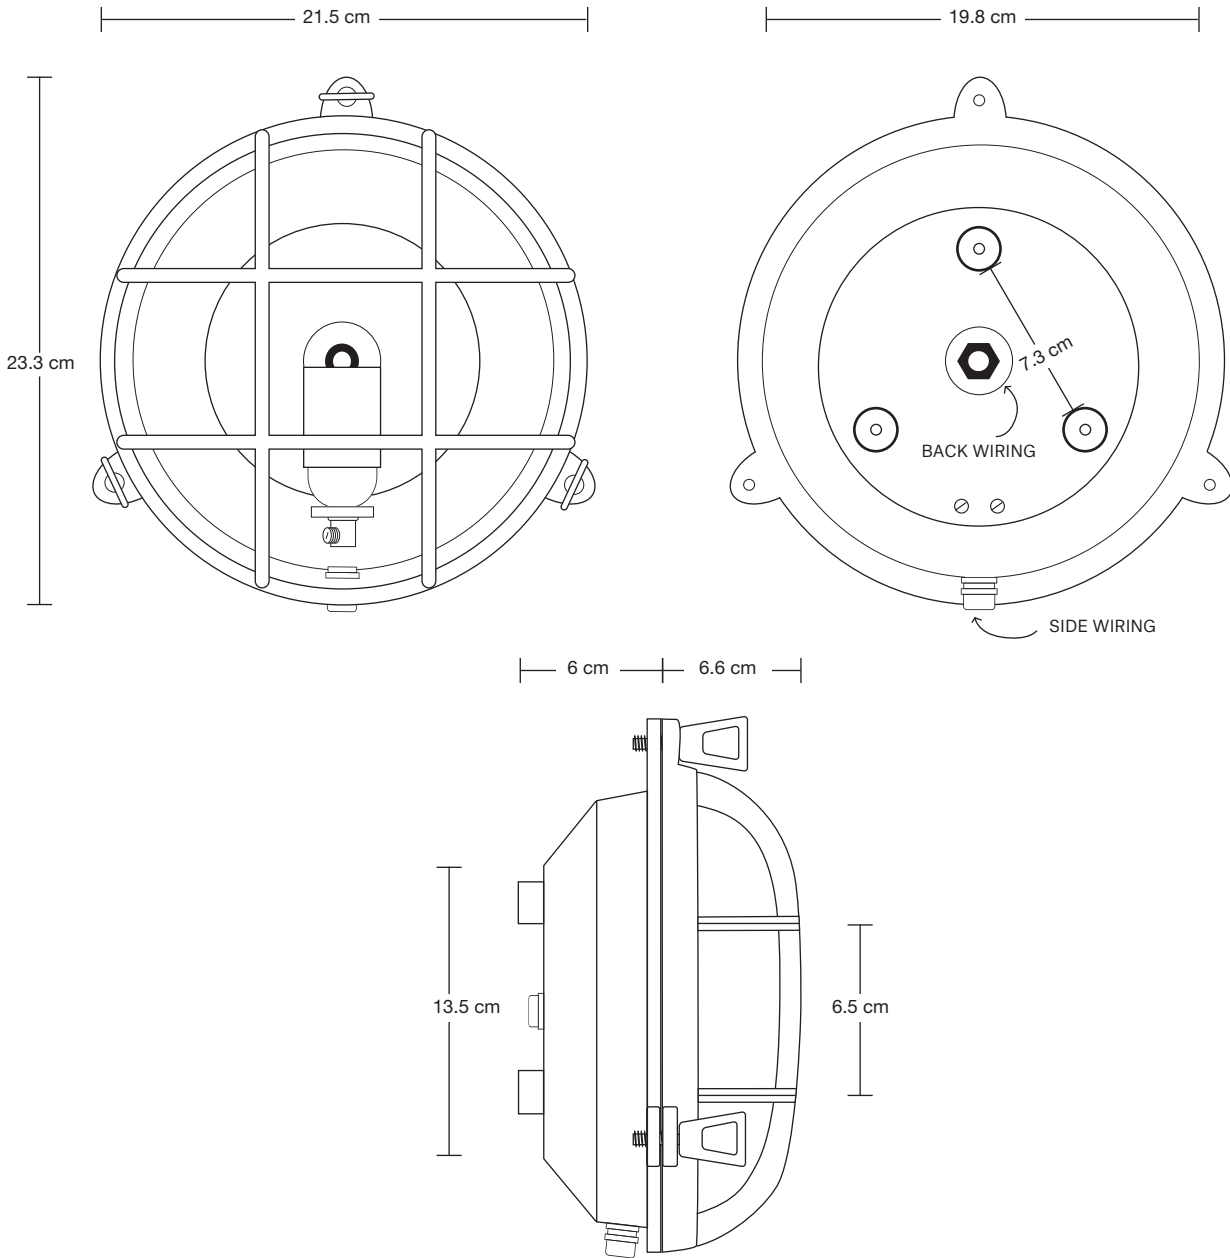

## Bulkhead Outdoor & Bathroom Round Wall Light - 8 Inch - Brass

SPECIFICATIONS	INFORMATION	DIMENSIONS
<p>We meet all UK and EU lighting and safety regulations.</p>	<p>PRODUCT CODE: BK-IP65-RWL8-B-BSW</p>	<p>H: 21.5 cm x W:21.5 cm x D: 12.6cm</p>
<p>Our products are hand finished to ensure an authentic vintage look and therefore they may vary slightly from those shown in the images.</p>	<p>FINISHES: Brass</p>	<p>BODY HEIGHT: 21.5 cm / 8.4"</p>
<p>Bulb Required: Standard screw (E27) fitting, max 40W.</p>	<p>Ready to be installed, installation required</p>	<p>BODY DEPTH: 6 cm / 2.3"</p>
<p>WEIGHT: BRASS 2.62 kg</p>	<p>Wall mount screws not included</p>	<p>CAGE HEIGHT: 21.5 cm / 8.4"</p>
	<p>GLASS: Ribbed/Clear</p>	<p>CAGE DEPTH: 6.6 cm / 2.5"</p>
	<p>IP RATING: IP65 with glass</p>	

## Round - 8 Inch - Clear/Ribbed - Glass Only

### DIMENSIONS

H: 20 cm x W: 20 cm x D: 4.8 cm

BODY HEIGHT: 20 cm / 7.8"

BODY DEPTH: 4.8 cm / 1.8"