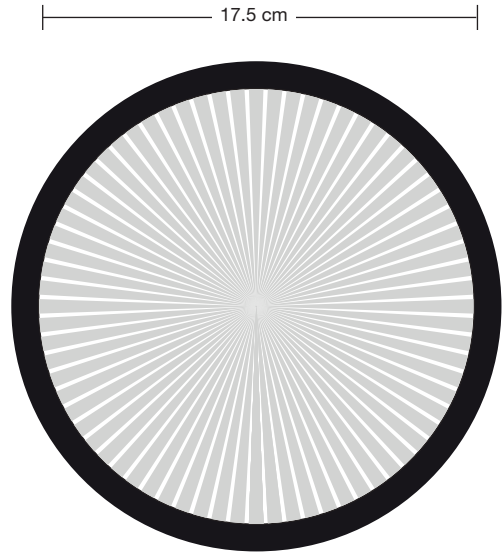

## Bulkhead Outdoor & Bathroom Round Wall Light - 8 Inch - Brass

SPECIFICATIONS	INFORMATION	DIMENSIONS
<p>We meet all UK and EU lighting and safety regulations.</p>	<p>PRODUCT CODE: BK-IP65-RWL8-B-BSW</p>	<p>H: 21.5 cm x W:21.5 cm x D: 12.6cm</p>
<p>Our products are hand finished to ensure an authentic vintage look and therefore they may vary slightly from those shown in the images.</p>	<p>FINISHES: Brass</p>	<p>BODY HEIGHT: 21.5 cm / 8.4"</p>
<p>Bulb Required: Standard screw (E27) fitting, max 40W.</p>	<p>Ready to be installed, installation required</p>	<p>BODY DEPTH: 6 cm / 2.3"</p>
<p>WEIGHT: BRASS 2.62 kg</p>	<p>Wall mount screws not included</p>	<p>CAGE HEIGHT: 21.5 cm / 8.4"</p>
	<p>GLASS: Ribbed/Clear</p>	<p>CAGE DEPTH: 6.6 cm / 2.5"</p>
	<p>IP RATING: IP65 with glass</p>	

## Round - 8 Inch - Clear/Ribbed - Glass Only

### DIMENSIONS

H: 20 cm x W: 20 cm x D: 4.8 cm

BODY HEIGHT: 20 cm / 7.8"

BODY DEPTH: 4.8 cm / 1.8"