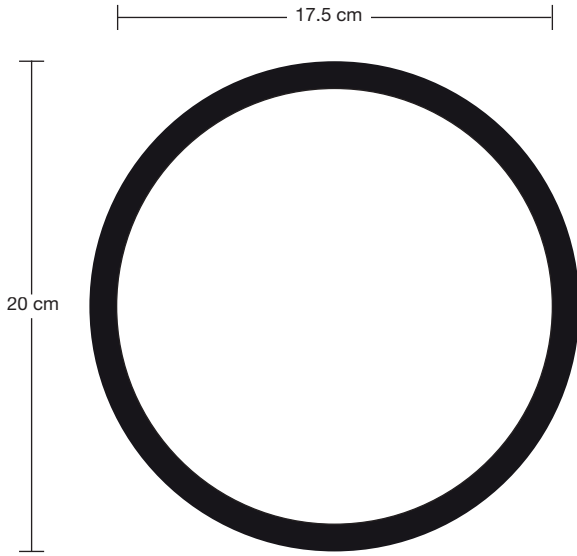

BULKHEAD

Bulkhead Outdoor & Bathroom Round Wall Light - 8 Inch

SPECIFICATIONS	INFORMATION	DIMENSIONS
<p>We meet all UK and EU lighting and safety regulations.</p>	<p>PRODUCT CODE: BK-IP65-RWL8-BK-BSW</p>	<p>H: 21.5 cm x W:21.5 cm x D: 13.8 cm</p>
<p>Our products are hand finished to ensure an authentic vintage look and therefore they may vary slightly from those shown in the images.</p>	<p>FINISHES: Black, Gunmetal</p>	<p>BODY HEIGHT: 21.5 cm / 8.4"</p>
<p>Bulb Required: Standard screw (E27) fitting, max 40W.</p>	<p>Ready to be installed, installation required</p>	<p>BODY DEPTH: 7.5 cm / 2.9"</p>
<p>WEIGHT: BLACK/GUNMETAL 2.02 kg</p>	<p>Wall mount screws not included</p>	<p>CAGE HEIGHT: 21.5 cm / 8.4"</p>
	<p>GLASS: Ribbed/Clear</p>	<p>CAGE DEPTH: 6.3 cm / 2.4"</p>
	<p>IP RATING: IP65 with glass</p>	

CLEAR GLASS

RIBBED GLASS

Round - 8 Inch - Clear/Ribbed - Glass Only

SPECIFICATIONS

We meet all UK and EU lighting and safety regulations.

Our products are hand finished to ensure an authentic vintage look and therefore they may vary slightly from those shown in the images.

WEIGHT: 0.46 kg

INFORMATION

PRODUCT CODE: R8-GO / R8-RB-GO

GLASS: Ribbed/Clear

IP RATING: IP65 with glass

DIMENSIONS

H: 20 cm x W: 20 cm x D: 4.8 cm

BODY HEIGHT: 20 cm / 7.8"

BODY DEPTH: 4.8 cm / 1.8"