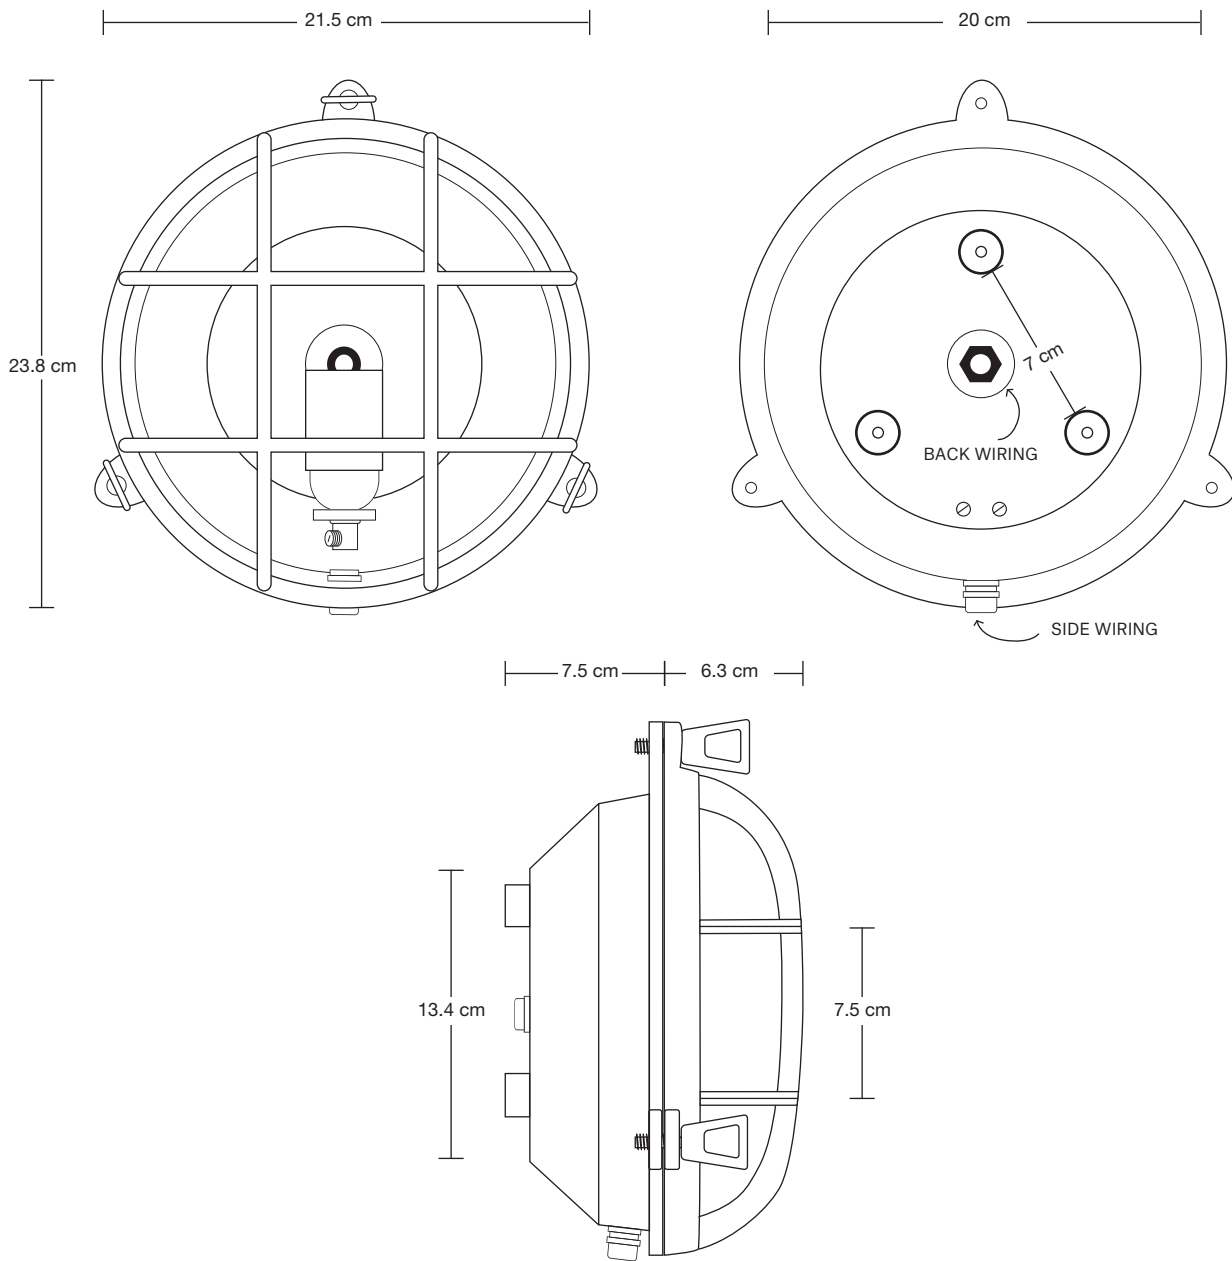

BULKHEAD

Bulkhead Outdoor & Bathroom Round Wall Light - 8 Inch

SPECIFICATIONS	INFORMATION	DIMENSIONS
<p>We meet all UK and EU lighting and safety regulations.</p>	<p>PRODUCT CODE: BK-IP65-RWL8-BK-BSW</p>	<p>H: 21.5 cm x W:21.5 cm x D: 13.8 cm</p>
<p>Our products are hand finished to ensure an authentic vintage look and therefore they may vary slightly from those shown in the images.</p>	<p>FINISHES: Black, Gunmetal</p>	<p>BODY HEIGHT: 21.5 cm / 8.4"</p>
<p>Bulb Required: Standard screw (E27) fitting, max 40W.</p>	<p>Ready to be installed, installation required</p>	<p>BODY DEPTH: 7.5 cm / 2.9"</p>
<p>WEIGHT: BLACK/GUNMETAL 2.02 kg</p>	<p>Wall mount screws not included</p>	<p>CAGE HEIGHT: 21.5 cm / 8.4"</p>
	<p>GLASS: Ribbed/Clear</p>	<p>CAGE DEPTH: 6.3 cm / 2.4"</p>
	<p>IP RATING: IP65 with glass</p>	

CLEAR GLASS

RIBBED GLASS

Round - 8 Inch - Clear/Ribbed - Glass Only

SPECIFICATIONS

We meet all UK and EU lighting and safety regulations.

Our products are hand finished to ensure an authentic vintage look and therefore they may vary slightly from those shown in the images.

WEIGHT: 0.46 kg

INFORMATION

PRODUCT CODE: R8-GO / R8-RB-GO

GLASS: Ribbed/Clear

IP RATING: IP65 with glass

DIMENSIONS

H: 20 cm x W: 20 cm x D: 4.8 cm

BODY HEIGHT: 20 cm / 7.8"

BODY DEPTH: 4.8 cm / 1.8"