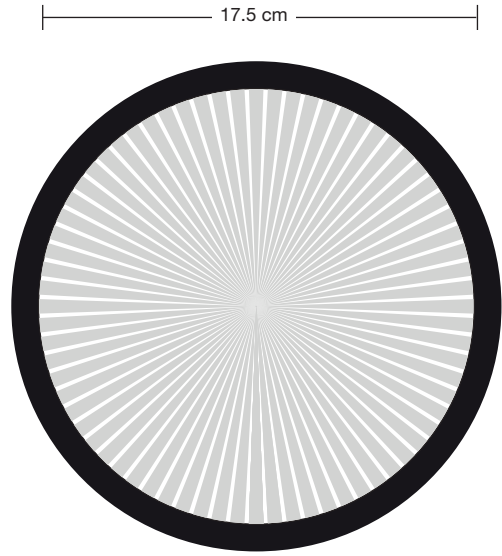

BULKHEAD

Bulkhead Outdoor & Bathroom Round Wall Light - 8 Inch

SPECIFICATIONS	INFORMATION	DIMENSIONS
<p>We meet all UK and EU lighting and safety regulations.</p>	<p>PRODUCT CODE: BK-IP65-RWL8-BK-BSW</p>	<p>H: 21.5 cm x W:21.5 cm x D: 13.8 cm</p>
<p>Our products are hand finished to ensure an authentic vintage look and therefore they may vary slightly from those shown in the images.</p>	<p>FINISHES: Black, Gunmetal</p>	<p>BODY HEIGHT: 21.5 cm / 8.4"</p>
<p>Bulb Required: Standard screw (E27) fitting, max 40W.</p>	<p>Ready to be installed, installation required</p>	<p>BODY DEPTH: 7.5 cm / 2.9"</p>
<p>WEIGHT: BLACK/GUNMETAL 2.02 kg</p>	<p>Wall mount screws not included</p>	<p>CAGE HEIGHT: 21.5 cm / 8.4"</p>
	<p>GLASS: Ribbed/Clear</p>	<p>CAGE DEPTH: 6.3 cm / 2.4"</p>
	<p>IP RATING: IP65 with glass</p>	

CLEAR GLASS

RIBBED GLASS

Round - 8 Inch - Clear/Ribbed - Glass Only

SPECIFICATIONS

We meet all UK and EU lighting and safety regulations.

Our products are hand finished to ensure an authentic vintage look and therefore they may vary slightly from those shown in the images.

WEIGHT: 0.46 kg

INFORMATION

PRODUCT CODE: R8-GO / R8-RB-GO

GLASS: Ribbed/Clear

IP RATING: IP65 with glass

DIMENSIONS

H: 20 cm x W: 20 cm x D: 4.8 cm

BODY HEIGHT: 20 cm / 7.8"

BODY DEPTH: 4.8 cm / 1.8"