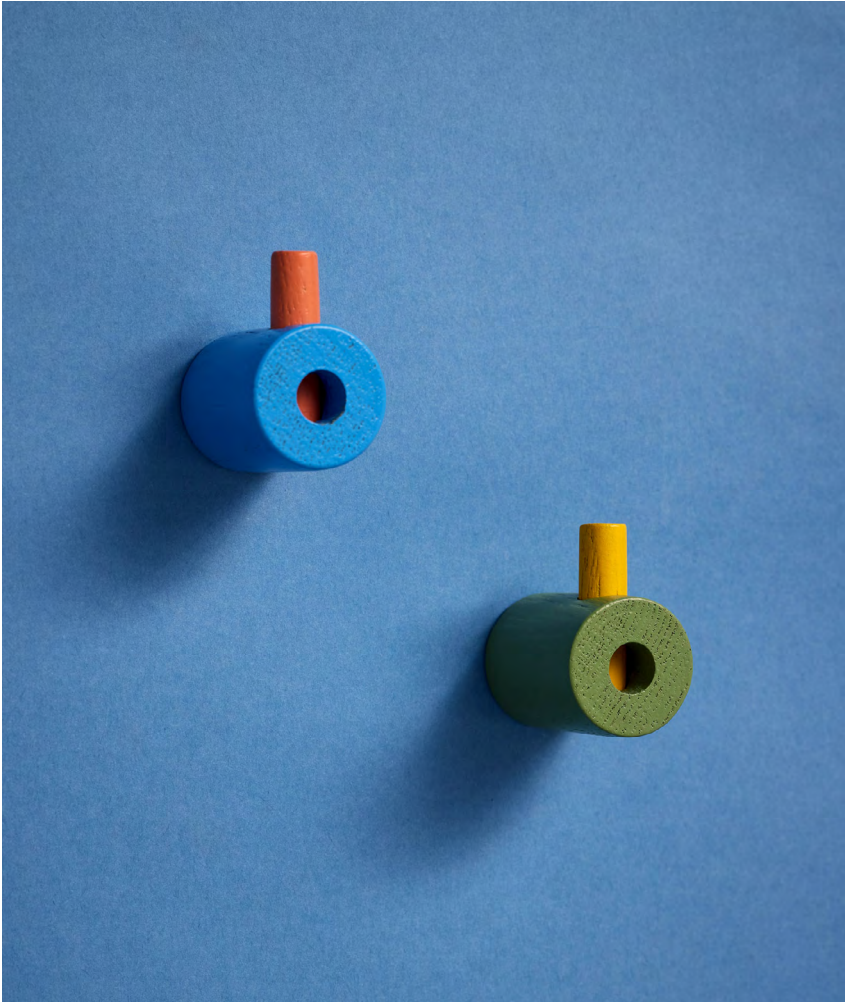

Specification
Sheet

Wooden Wall Hook

Wooden Wall Hook is formed from two pieces of solid oak. The larger part is attached to the wall with the second then slotting into the first from above, which hides the screw and gives the perfect hanging point.

Wooden Wall Hook works both great alone and in series.

Dimensions

4.2 x 2.8 x 3.8 cm (H x W x D)

Colour

Oak
Smoked oak

Materials

FSC-certified oak

Year