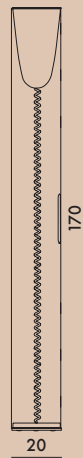

TOOBE 2007

Design Ferruccio Laviani

9060/B9060/U9060/Z9060

9065/B9065/U9065/Z9065

Alternative sources: E27 max 25W Fluo, E27 max 15W Led

FRAME

Transparent or batch-dyed PMMA

DIFFUSER

Polycarbonate

TRANSPARENT

B4
Crystal

K2
Blue

K3
Red

K4
Orange

K8
Green

JJ06

One E27 15W LED light bulb

Cannot be sold separately from 9060/9065/B9060/B9065

9060 - B9060
9065 - B9065

U9060
U9065

| | | | | |
|-------------------|---|------|-------|-----------|
| 9060/B/U/Z | 1 | 10.7 | 0.142 | 28X181X28 |
| 9065/B/U/Z | 1 | 3.05 | 0.049 | 27X67X27 |