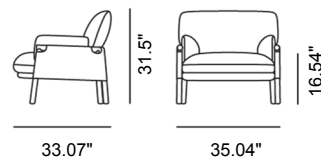

WOOD

BLACK
LACQUERED

OAK LIGHT
OIL

Upholstery according to current price list.