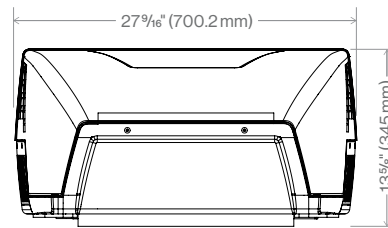

**HE 13.5K RV Roof Air Conditioner (FACR13HESA-BL-AM / FACR13HESA-PS-AM)**

Side View

Top View

Side View

Front View

**Specifications**

**Performance**

Capacity	13,500 BTU
EER (BTU/W)	7.1
Outdoor Sound Pressure Level	80dB
IP class	IP24
Refrigerant	R410A

3 Fan Speeds (High/Med/Low)	✓
Overload Protection	✓

**Dimensions and Weight**

Drop Test Standard	6C
Product Dimensions (W x H x D)	27 9/16 x 13 5/8 x 34 13/16" (700 x 345 x 884mm)

**Packaging**

Packaging Dimension (L x W x H)	28 3/8 x 35 5/8 x 15 1/2" (722 x 906 x 393mm)
Gross Weight (lbs/kg)	91 / 41.5
Net Weight (lbs/kg)	76 / 34.5