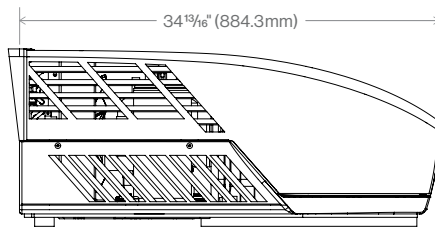

**HE 13.5K RV Roof Air Conditioner (FACR13HESA-BL-AM / FACR13HESA-PS-AM)**

Side View

Top View

Side View

Front View

**Specifications**

**Performance**

Capacity	13,500 BTU
EER (BTU/W)	7.1
Outdoor Sound Pressure Level	80dB
IP class	IP24
Refrigerant	R410A

3 Fan Speeds (High/Med/Low)	✓
Overload Protection	✓

**Dimensions and Weight**

Drop Test Standard	6C
Product Dimensions (W x H x D)	27 9/16 x 13 5/8 x 34 13/16" (700 x 345 x 884mm)

**Packaging**

Packaging Dimension (L x W x H)	28 3/8 x 35 5/8 x 15 1/2" (722 x 906 x 393mm)
Gross Weight (lbs/kg)	91 / 41.5
Net Weight (lbs/kg)	76 / 34.5