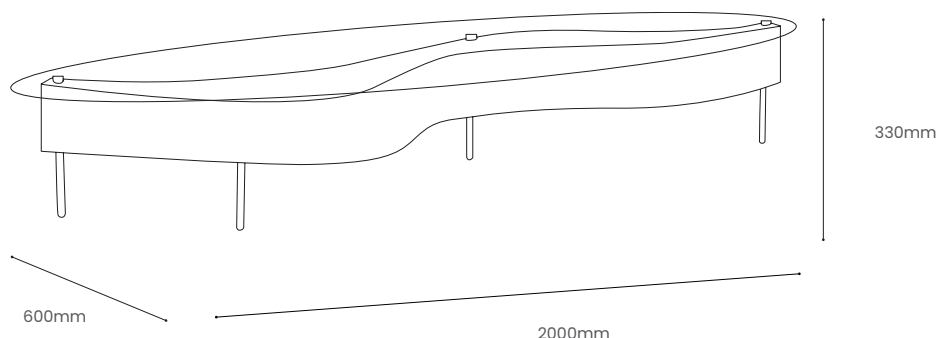

RIVER COFFEE TABLE

Tom Raffield

Product Specification

River Coffee Table

Creating harmonious curves reminiscent of nature, the River Coffee Table is the perfect centrepiece, allowing conversations to roll naturally. As the layers bend in unison like a meandering river, this oval coffee table creates a sense of harmony and tranquillity.

The River Coffee Table is artfully constructed using three layers of sustainably sourced beech wood. Each piece is carefully steam bent by hand, mirroring the gentle curves and organic patterns found in nature. The sleek transparent glass top provides a stage for the enchanting grain patterns and rich tones of the wooden base, celebrating the beauty of beech wood in all its glory. Perfect for gathering around with loved ones, this statement coffee table is an iconic addition to any living space.