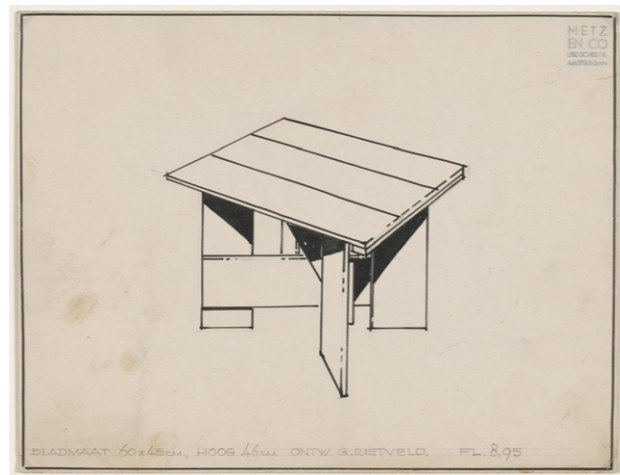

Technical Drawings of Crate Lounge Chair by Gerrit Rietveld, 1934. Centraal Museum Utrecht, Stichting Auteursrechten G. Th. Rietveld.

Crate Chair (Photographer Jan Versnel)

Illustration of Crate Table by Gerrit Rietveld, 1934. Centraal Museum Utrecht, Stichting Auteursrechten G. Th. Rietveld.

Crate Collection Highlights

- An outdoor collection of chairs and tables in varying sizes and colours
- The collection comprises a Lounge Chair, Dining Chair, Low Table and Side Table
- Made with respect for the original design sharing the same aesthetic strength and precisely balanced proportions
- Knock-down construction that only requires screw assembly
- Made in solid pinewood with a specially developed surface treatment for outdoor use
- FSC™-certified
- Suitable for a wide variety of outdoor and indoor private and public environments
- Qualified for contract use