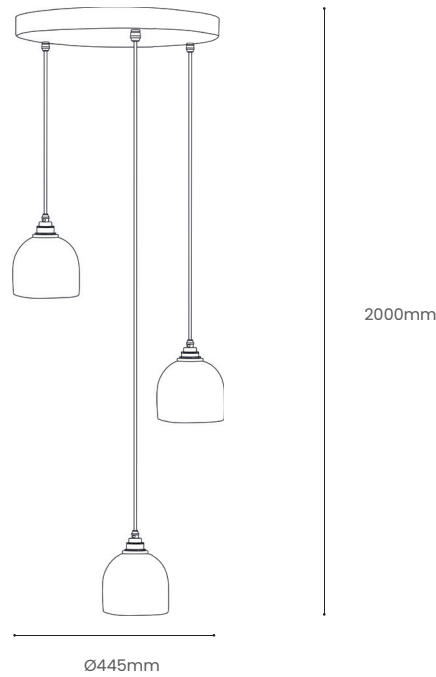

BUE PENDANT – TRIO CLUSTER

Tom Raffield

Product Specification

Rooted in Scandinavian serenity, the Kera Lighting Range contrasts clean, sculptural lines with raw, natural materials that intrigue your sense of touch. The beautifully simple silhouettes showcase minimal design that will transform your extraordinary interiors.

Indulge in the calm presence of the Bue Pendant, as the ceramic cluster light transforms your surroundings into a haven of serenity with its timeless design. Three dome-shaped, hand-glazed earthenware light shades cascade at varying heights to cast gentle downlighting that invites relaxation. Uniting the natural colour palette with a halo of sustainably sourced oak, the Bue Pendant showcases understated beauty. Perfectly suited for creating a stunning focal point in sitting rooms, hallways, and dining rooms, the Bue Cluster Light effortlessly brings modern Japandi style into your space.

Designed to ignite your creative flair, our Cluster Lighting Range features a series of eye-catching groupings, inviting you to make your own mark and curate a truly unique, statement lighting piece tailored to suit your interior. Pendants can be hung at different lengths, depending on your personal preference, from an elegant black or white ceiling rose.

The way forward? Paring it back.

Product Type : Pendant Cluster	SKU	Wood types	Dimensions L x W x H (mm)		Weight (kg)	
			Unboxed	Boxed	Unboxed	Boxed
Bue Pendant Cluster Black	TR-BUE-P-CLS-BLK	Oak	Ø445 x 2000	470 x 465 x 310	2.2	4.15
Bue Pendant Cluster White	TR-BUE-P-CLS-WHT	Oak				
Materials	Oak				Other materials Black or white powder coated metal ceiling plate	
Finish	Non-toxic, hard wearing water based varnish - satin					
Ceiling kit option 1	Black ceiling plate, brass bulb holders and cord grips	Ceiling kit	Flex		Recommended light bulb Max 25W LED	
		Ceiling plate: Ø400mm E27 (240v)	Flex colour: black fabric Flex length: 2m (Adjustable)			
Ceiling kit option 2	White ceiling plate, brushed steel bulb holders and cord grips	Ceiling kit	Flex			
		Ceiling plate: Ø400mm E27 (240v)	Flex colour: light grey fabric Flex length: 2m (Adjustable)			
Care information	Dusting your light regularly and with a light feather duster should keep your light looking clean, otherwise wipe with a damp cloth and remove any moisture with a dry cloth. Gentle furniture polishes can also be used.					
Additional information	- Suitable for use on 240v circuits. - Installation instructions and fixings included. - This product must be installed by a qualified electrician.					

Tom Raffield Ltd, F3 Church View Business Park, Bickland Water Rd, Falmouth TR11 4FZ, UK
tomraffield.com contact@tomraffield.com +44 (0) 1326 722725 #tomraffield @tomraffield

Due to the character of handcrafted natural products, all dimensions are approximate. Wood colour may slightly vary.
All products, prices and leadtimes are correct at time of print and are subject to change without notice.