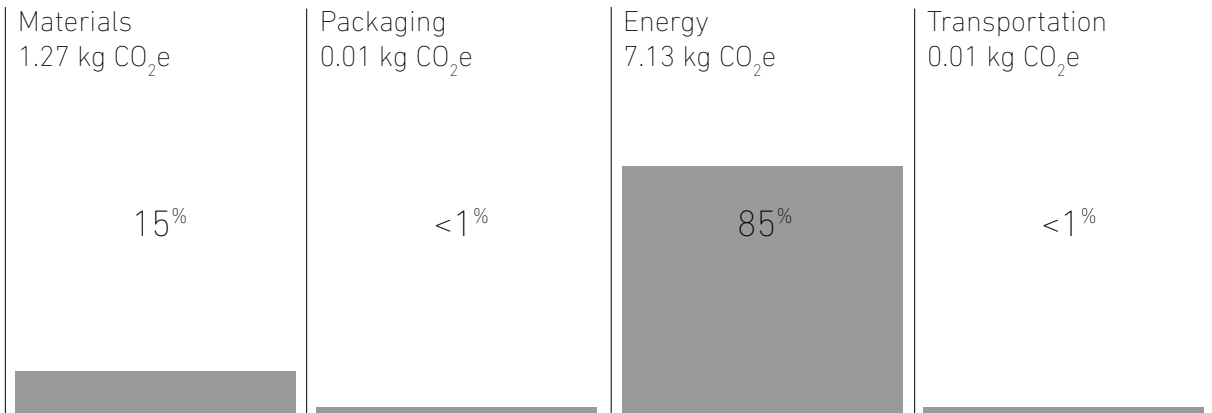

Carbon Footprint Declaration

Za Small Stool

has a verified carbon footprint of

8.42 kg CO₂e* (hand brushed aluminum)

We measure our impact starting from the creation of the product to the moment it leaves our factory, also called "cradle-to-gate". Although many chairs do not yet declare a carbon footprint measurement, a typical carbon footprint ranges from 30-60 kg CO₂e.

Using scrap materials reduces the carbon footprint and diverts waste from landfills and oceans.

Za Small Stool
made from recycled
aluminum 8.42 kg CO₂e*

Equivalent stool
made from virgin
aluminum 32.37 kg CO₂e*

Jaye Burkhinder, Head of Sustainability, Emeco
Hanover, PA. 2020

Carbon Footprint Declaration

Za Small Stool

has a verified carbon footprint of

8.42 kg CO₂e* (hand brushed aluminum)

Our cradle-to-gate carbon footprint data takes into account Material, Transportation, Energy and Packaging. We have opted for cradle-to-gate because of the challenges linked to providing accurate data for the myriad destinations and end-uses that occur after the products leave the factory.