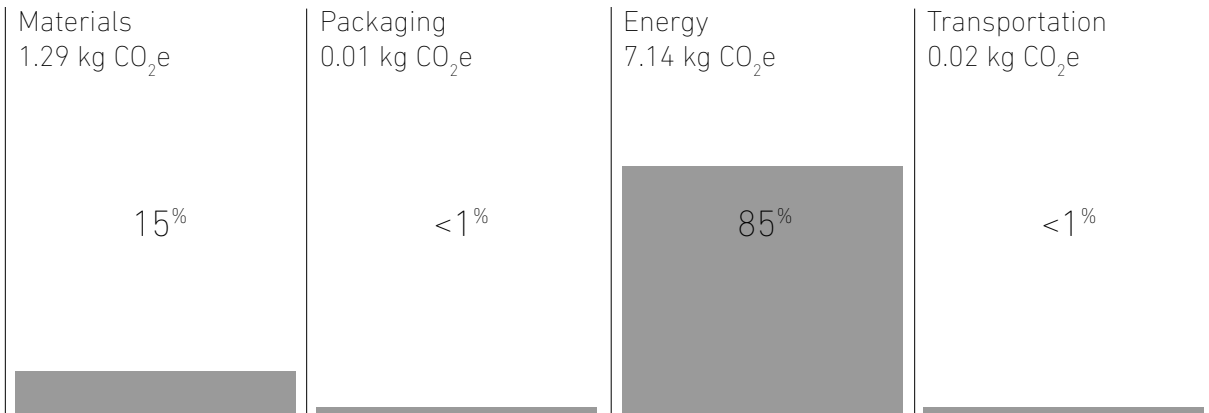

Carbon Footprint Declaration

Za Small Stool

has a verified carbon footprint of

8.46 kg CO₂e* (powder coated aluminum)

We measure our impact starting from the creation of the product to the moment it leaves our factory, also called "cradle-to-gate". Although many chairs do not yet declare a carbon footprint measurement, a typical carbon footprint ranges from 30-60 kg CO₂e.

Using scrap materials reduces the carbon footprint and diverts waste from landfills and oceans.

Za Small Stool
made from recycled
aluminum 8.46 kg CO₂e*

Equivalent stool
made from virgin
aluminum 32.95 kg CO₂e*

Jaye Burkhinder, Head of Sustainability, Emeco
Hanover, PA. 2020

Carbon Footprint Declaration

Za Small Stool

has a verified carbon footprint of

8.46 kg CO₂e* (powder coated aluminum)

Our cradle-to-gate carbon footprint data takes into account Material, Transportation, Energy and Packaging. We have opted for cradle-to-gate because of the challenges linked to providing accurate data for the myriad destinations and end-uses that occur after the products leave the factory.