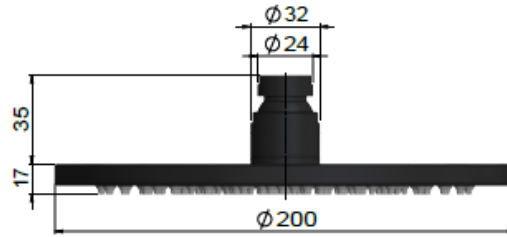

FEATURES

- 10 Year warranty
- Flow rate 9L p/m
- Solid brass construction
- Box Weight 1.1 Kg

CARE

- Do not install tapware using any form of acetone silicones.
- Do not apply physical items (such as tools) directly to product.
- Never use house-hold or commercial detergents, citrus based cleaners, or abrasive cleaners.
- Clean using a mild washing soap solution rinsed, and dry with a soft cloth.
- Check for any product defects before installation.
- Refer to the installation manual for correct installation.

SPECIFICATIONS

FLOW RATE GRAPH

CREDENTIALS

- Watermark AS/NZS3718WMKA25013
- Wels Rated 3 Star

EXPLODED VIEW

No.	Part Name
1	Strainer
2	Flow Controller
3	Nut
4	Wearing Ring
5	Universal Ball
6	Wearing Ring
7	Screw
8	Connet Nut
9	O-ring
10	Cover Plate
11	Connector
12	Rubber Gasket
13	Plate