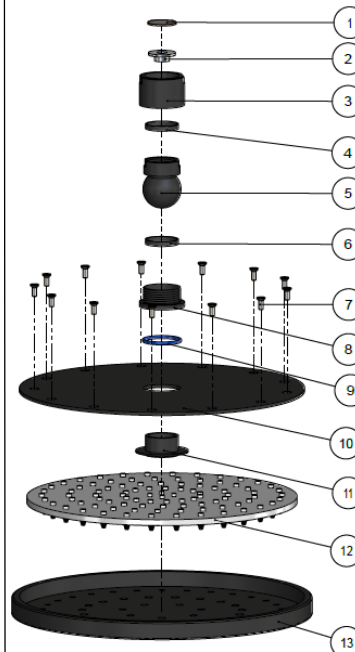

FEATURES

- 10 Year warranty
- Flow rate 9L p/m
- Solid brass construction
- Box Weight 1.1 Kg

CARE

- Do not install tapware using any form of acetone silicones.
- Do not apply physical items (such as tools) directly to product.
- Never use house-hold or commercial detergents, citrus based cleaners, or abrasive cleaners.
- Clean using a mild washing soap solution rinsed, and dry with a soft cloth.
- Check for any product defects before installation.
- Refer to the installation manual for correct installation.

SPECIFICATIONS

FLOW RATE GRAPH

CREDENTIALS

- Watermark AS/NZS3718WMKA25013
- Wels Rated 3 Star

EXPLODED VIEW

No.	Part Name
1	Strainer
2	Flow Controller
3	Nut
4	Wearing Ring
5	Universal Ball
6	Wearing Ring
7	Screw
8	Connet Nut
9	O-ring
10	Cover Plate
11	Connector
12	Rubber Gasket
13	Plate