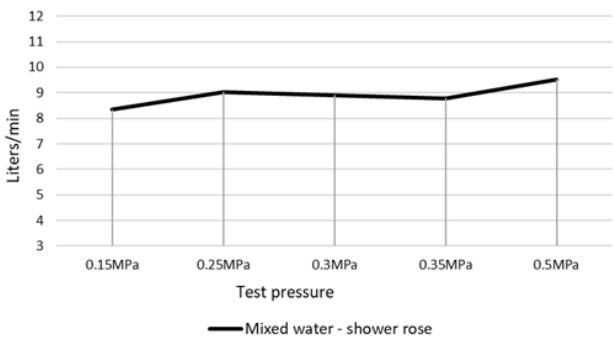

FEATURES

- 10 Year warranty
- Flow rate 9L p/m
- Solid brass construction
- Box Weight 1.1 Kg

CARE

- Do not install tapware using any form of acetone silicones.
- Do not apply physical items (such as tools) directly to product.
- Never use house-hold or commercial detergents, citrus based cleaners, or abrasive cleaners.
- Clean using a mild washing soap solution rinsed, and dry with a soft cloth.
- Check for any product defects before installation.
- Refer to the installation manual for correct installation.

SPECIFICATIONS

FLOW RATE GRAPH

CREDENTIALS

- Watermark AS/NZS3718WMKA25013
- Wels Rated 3 Star

EXPLODED VIEW

No.	Part Name
1	Strainer
2	Flow Controller
3	Nut
4	Wearing Ring
5	Universal Ball
6	Wearing Ring
7	Screw
8	Connet Nut
9	O-ring
10	Cover Plate
11	Connector
12	Rubber Gasket
13	Plate