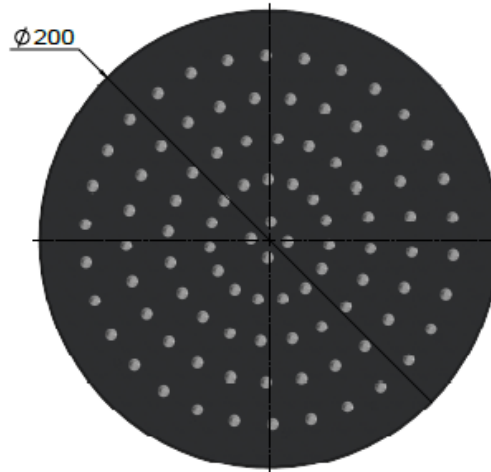

FEATURES

- 10 Year warranty
- Flow rate 9L p/m
- Solid brass construction
- Box Weight 1.1 Kg

CARE

- Do not install tapware using any form of acetone silicones.
- Do not apply physical items (such as tools) directly to product.
- Never use house-hold or commercial detergents, citrus based cleaners, or abrasive cleaners.
- Clean using a mild washing soap solution rinsed, and dry with a soft cloth.
- Check for any product defects before installation.
- Refer to the installation manual for correct installation.

SPECIFICATIONS

FLOW RATE GRAPH

CREDENTIALS

- Watermark AS/NZS3718WMKA25013
- Wels Rated 3 Star

EXPLODED VIEW

No.	Part Name
1	Strainer
2	Flow Controller
3	Nut
4	Wearing Ring
5	Universal Ball
6	Wearing Ring
7	Screw
8	Connet Nut
9	O-ring
10	Cover Plate
11	Connector
12	Rubber Gasket
13	Plate