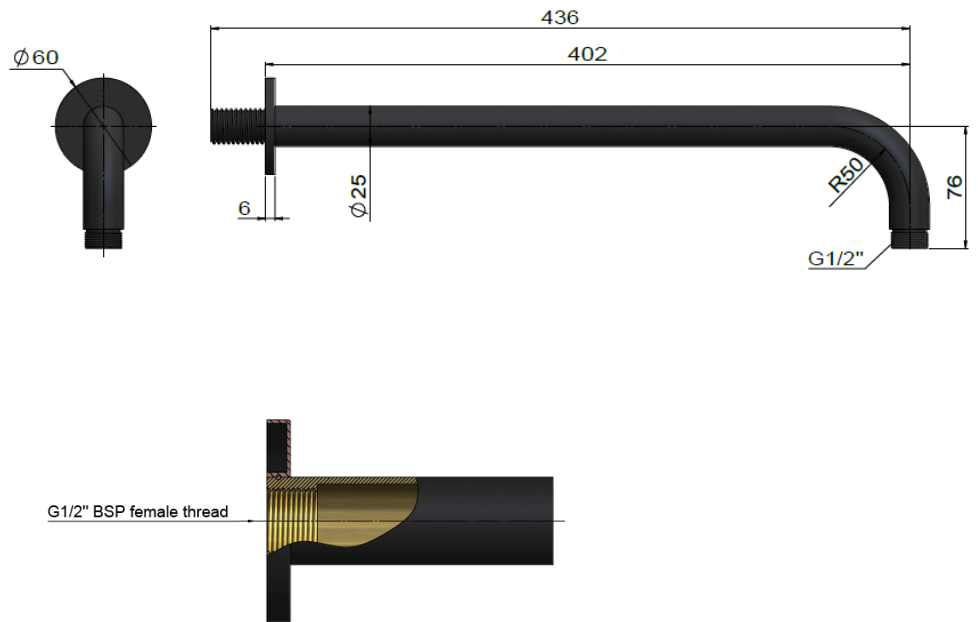

MA09-400

WALL SHOWER ARM

meir®

FEATURES

- Refer to the Meir website for warranty terms & conditions, and available finishes.
- Solid brass construction
- Box Weight 0.6kg
- 68mm long 1/2" threaded adapter included

SPECIFICATIONS

EXPLODED VIEW

NO.	Part Number
1	Ceiling arm
2	Cover plate