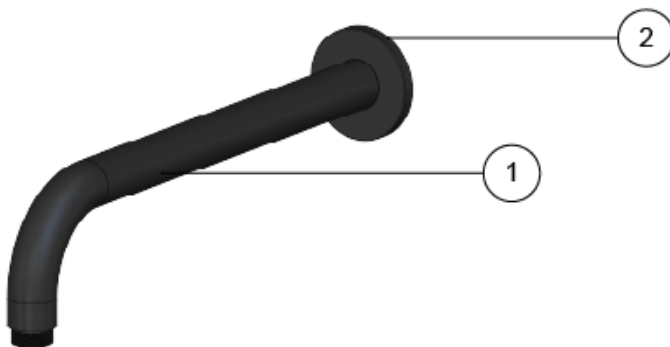

MA09-400

WALL SHOWER ARM

meir®

FEATURES

- Refer to the Meir website for warranty terms & conditions, and available finishes.
- Solid brass construction
- Box Weight 0.6kg
- 68mm long 1/2" threaded adapter included

SPECIFICATIONS

EXPLODED VIEW

NO.	Part Number
1	Ceiling arm
2	Cover plate