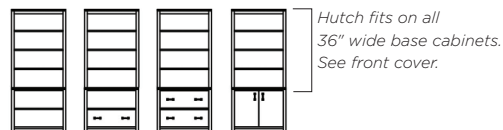

Hutch fits on all 36" wide base cabinets. See front cover.

ORIGINS | UNIVERSAL PIECES PAIR WITH ANY STYLE

Origins Low Bookcases - 3 widths
36-inch 36W 12D 30H **829-671**
48-inch 48W 12D 30H **829-672**
60-inch 60W 12D 30H **829-673**