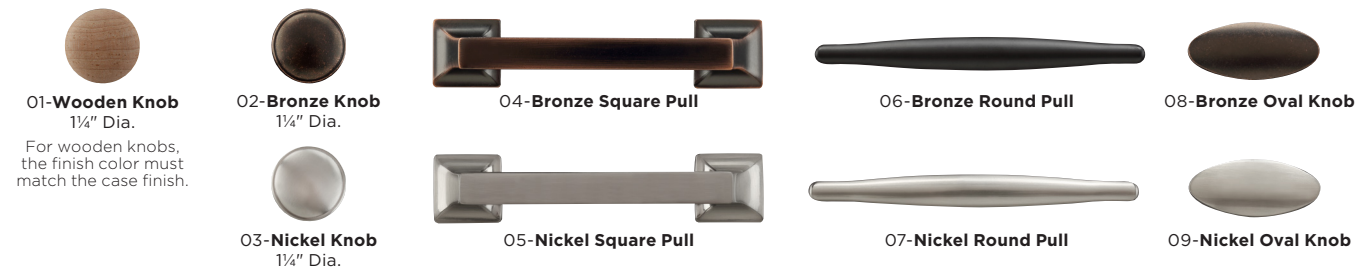

CUSTOMIZATION FEATURES

Available in solid maple with **ten finish options**, **nine curated hardware styles**, and **eight Crypton performance fabric colors**, Origins by Stickley allows you to customize the rooms of your dreams.

FINISH OPTIONS

HARDWARE STYLES

CRYPTON PERFORMANCE FABRIC COLORS

CONSTRUCTION FEATURES

Dovetail Drawers

Self-locking dovetail joints hold securely and are inseparable.

Soft-Close Mechanisms

Drawers operate easily at the touch of a finger.