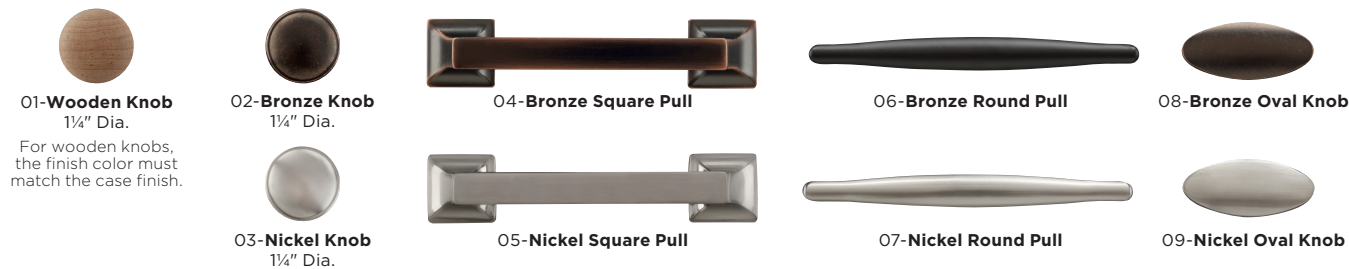

CUSTOMIZATION FEATURES

Available in solid maple with **ten finish options**, **nine curated hardware styles**, and **eight Crypton performance fabric colors**, Origins by Stickley allows you to customize the rooms of your dreams.

FINISH OPTIONS

HARDWARE STYLES

CRYPTON PERFORMANCE FABRIC COLORS

CONSTRUCTION FEATURES

Dovetail Drawers

Self-locking dovetail joints hold securely and are inseparable.

Soft-Close Mechanisms

Drawers operate easily at the touch of a finger.