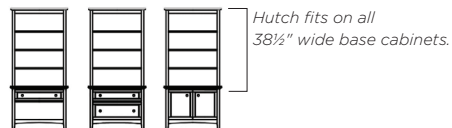

ORIGINS BY STICKLEY | REVERE

In a nod to traditional styling, Revere's frame-and-panel design features framed drawer faces, gently curved tabletops, and subtle arches on stretchers and aprons.

Shown on Two-Door Cabinet

Hutch fits on all 38½" wide base cabinets.

ORIGINS | UNIVERSAL PIECES PAIR WITH ANY STYLE