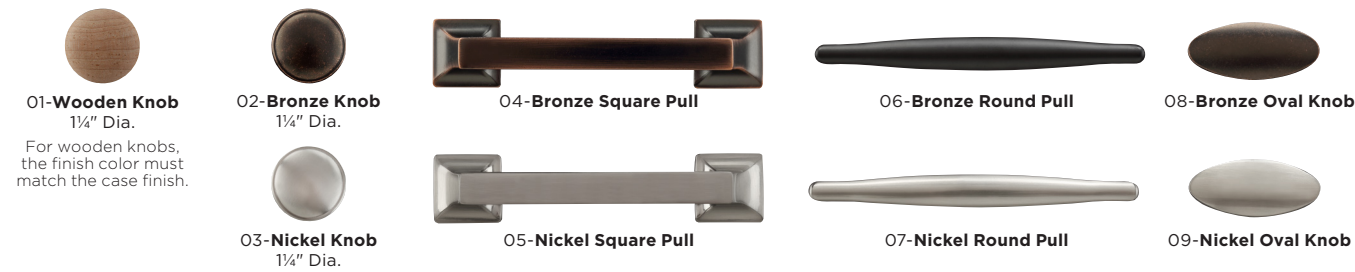

HARDWARE STYLES