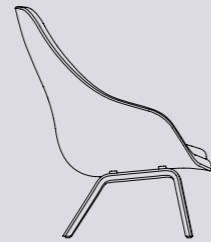

Lounge

In line with the rest of the collection, the AAL series offers inviting furniture with uncluttered, yet distinct designs. The About A Lounge Chair is available in a low-backed version with or without soft quilted upholstery, or a high-backed version with a more open, spacious composition. The About a Lounge Sofa features curvy lines and an organic expression, inviting close, intimate meetings at the same time as offering an open, welcoming structure, while the About A Lounge Ottoman can be used to supplement the AAL as well as standing alone as an extra seat.

AAS 38 HIGH
W50 x D48 x H85/SH74 cm

AAS 39 LOW UPHOLSTERY
W47 x D45 x H76/SH65 cm

AAS 39 HIGH UPHOLSTERY
W50 x D48 x H85/SH74 cm

AAL 91
W84 x D82 x H101/SH36 cm

AAL 92
W88 x D82 x H101/SH33 cm

AAL 93
W88 x D82 x H101/SH36 cm

AAL SOFA
W150 x D73 x H81/SH40 cm

AAL 03
W66 x D50 x H32 cm

AAT 10
L160 x W80 x H73 cm

AAT 10 HIGH
L160 x W80 x H95 cm

AAT 10 HIGH
L160 x W80 x H105 cm

AAT 15
L80 x W80 x H73 cm

AAT 15 HIGH
L80 x W80 x H105 cm

AAT 20
Ø80 x H73 cm

AAT 20 HIGH
Ø80 x H105 cm

AAT 20
Ø100 x H73 cm

AAT 10
L180 x W90 x H73 cm

AAT 10
L180 x W105 x H73 cm

AAT 10
L220 x W90 x H73 cm

AAT 20
Ø110 x H73 cm

AAT 20
Ø128 x H73 cm