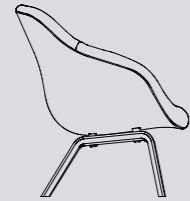

Lounge

In line with the rest of the collection, the AAL series offers inviting furniture with uncluttered, yet distinct designs. The About A Lounge Chair is available in a low-backed version with or without soft quilted upholstery, or a high-backed version with a more open, spacious composition. The About a Lounge Sofa features curvy lines and an organic expression, inviting close, intimate meetings at the same time as offering an open, welcoming structure, while the About A Lounge Ottoman can be used to supplement the AAL as well as standing alone as an extra seat.

AAL 82 SOFT / SOFT DUO
W76 x D73 x H81/SH36 cm

AAS 32 ECO LOW
W47 x D43 x H75/SH65 cm

AAS 32 LOW
W47 x D43 x H75/SH65 cm

AAS 32 ECO HIGH
W50 x D46 x H85/SH75 cm

AAS 32 HIGH
W50 x D46 x H85/SH75 cm

AAS 33 LOW UPHOLSTERY
W47 x D43 x H75/SH65 cm

AAL 83
W76 x D73 x H81/SH36 cm

AAL 83 SOFT / SOFT DUO
W76 x D73 x H81/SH36 cm

AAL 87
W76 x D73 x H81/SH36 cm

AAL 87 SOFT / SOFT DUO
W76 x D73 x H81/SH36 cm

AAS 33 HIGH UPHOLSTERY
W50 x D46 x H85/SH75 cm

AAS 38 LOW
W47 x D45 x H76/SH64 cm