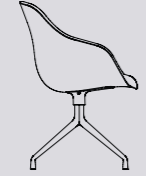

Lounge

In line with the rest of the collection, the AAL series offers inviting furniture with uncluttered, yet distinct designs. The About A Lounge Chair is available in a low-backed version with or without soft quilted upholstery, or a high-backed version with a more open, spacious composition. The About a Lounge Sofa features curvy lines and an organic expression, inviting close, intimate meetings at the same time as offering an open, welcoming structure, while the About A Lounge Ottoman can be used to supplement the AAL as well as standing alone as an extra seat.

AAC 27 UPHOLSTERY
W59 x D52 x H79/SH46 cm

AAC 27 SOFT
W59 x D52 x H79/SH46 cm

AAC 50
W69 x D69 x H74,5-87,5/
SH42,4-55,4 cm

AAC 51 UPHOLSTERY
W69 x D69 x H74,5-87,5/
SH42,4-55,4 cm

AAC 52
W69 x D69 x H74,5-87,5/
SH42,4-55,4 cm

AAC 53 UPHOLSTERY
W69 x D69 x H74,5-87,5/
SH42,4-55,4 cm

AAC 212
W59 x D54 x H82/SH46,5 cm

AAC 213 UPHOLSTERY
W59 x D54 x H82/SH46,5 cm

AAC 213 SOFT
W59 x D54 x H82/SH46,5 cm

AAC 220
W59 x D54 x H82/SH46,5 cm

AAC 53 SOFT
W69 x D69 x H74,5-87,5/
SH42,4-55,4 cm

AAC 121
W62 x D59,5 x H86/SH47,5 cm

AAC 121 SOFT / SOFT DUO
W62 x D59,5 x H86/SH47,5 cm

AAC 123
W62 x D59,5 x H86/SH47,5 cm

AAC 221 UPHOLSTERY
W59 x D54 x H82/SH46,5 cm