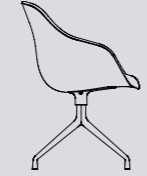

Lounge

In line with the rest of the collection, the AAL series offers inviting furniture with uncluttered, yet distinct designs. The About A Lounge Chair is available in a low-backed version with or without soft quilted upholstery, or a high-backed version with a more open, spacious composition. The About a Lounge Sofa features curvy lines and an organic expression, inviting close, intimate meetings at the same time as offering an open, welcoming structure, while the About A Lounge Ottoman can be used to supplement the AAL as well as standing alone as an extra seat.

AAC 27 UPHOLSTERY
W59 x D52 x H79/SH46 cm

AAC 27 SOFT
W59 x D52 x H79/SH46 cm

AAC 50
W69 x D69 x H74,5-87,5/
SH42,4-55,4 cm

AAC 51 UPHOLSTERY
W69 x D69 x H74,5-87,5/
SH42,4-55,4 cm

AAC 52
W69 x D69 x H74,5-87,5/
SH42,4-55,4 cm

AAC 53 UPHOLSTERY
W69 x D69 x H74,5-87,5/
SH42,4-55,4 cm

AAC 212
W59 x D54 x H82/SH46,5 cm

AAC 213 UPHOLSTERY
W59 x D54 x H82/SH46,5 cm

AAC 213 SOFT
W59 x D54 x H82/SH46,5 cm

AAC 220
W59 x D54 x H82/SH46,5 cm

AAC 53 SOFT
W69 x D69 x H74,5-87,5/
SH42,4-55,4 cm

AAC 121
W62 x D59,5 x H86/SH47,5 cm

AAC 121 SOFT / SOFT DUO
W62 x D59,5 x H86/SH47,5 cm

AAC 123
W62 x D59,5 x H86/SH47,5 cm

AAC 221 UPHOLSTERY
W59 x D54 x H82/SH46,5 cm