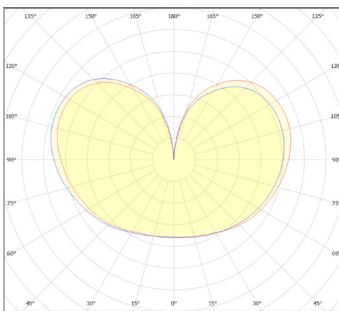

GLOBE MATT WHITE

tala

6W | 480 lm | 2700K

GLOB-6W-2700K-E27-MP

Globe 6W 2700K E27 Matte Porcelain LED Bulb

The Globe light bulb by Tala celebrates the traditional Edison-style shape, but with a matte white finish. The effect is a warm, ambient light in a E27 base that makes the Globe ideal to fit into new or existing fixtures. Suitable for display or behind a shade, the Globe is complete with energy efficient LED technology, lasting an average of 5-10 years based on daily usage.

PHYSICAL

Bulb diameter:	60mm
Bulb length:	108mm
Glass shape:	A60
Base:	E27
Materials:	Glass & nickel
Glass finish:	Matte White
Weight:	31g
Max. working temp.:	-5°C to 40°C
IP rating:	IP54

— CIE180
— CIE120

IES/LDT photometry files
and product photography
available on request

ELECTRICAL

Power:	6W
Current:	0.03A
Voltage:	220-240V~
Frequency:	50/60Hz
Power factor:	0.9
Efficiency:	80 lm/W
Lifetime:	30,000 hrs