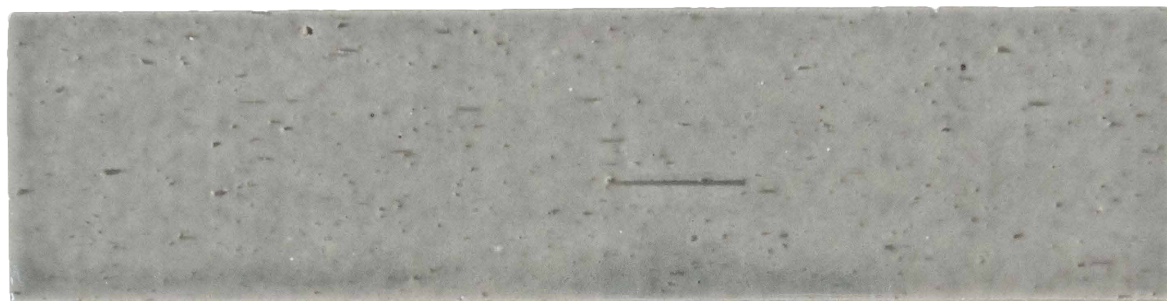

URBAN COTTAGE

Ceramic

ARCHITESSA

an Architectural Ceramics brand

URBAN COTTAGE White 2.5x9.5

URBAN COTTAGE Ash 2.5x9.5

WALL

White

Pewter

Ash

Charcoal

AVAILABLE SIZES

	WALL
	2.5x9.5
White	G*
Pewter	G
Ash	G
Charcoal	G

G= Glossy | *Stocked Sizes

Lead times for specialty & non-stocked items varies depending on product ordered, quantity, and destination. Please contact Architessa to determine the lead time to order samples and material.

DESCRIPTION

URBAN COTTAGE ceramic tiles add the textured look of brick to bathrooms, backsplashes, and accent walls. The slight distressing on these tiles create a natural variation for more nuanced installations.

TECHNICAL INFORMATION

TYPE: CERAMIC
ORIGIN: BRAZIL
EDGE: EXTRUDED
THICKNESS: 10MM
LOOK: TEXTURED, BRICK
SHADE VARIATION: V2 - SLIGHT
SURFACE ABRASION: N/A
TRAFFIC RATING: NOT RECOMMENDED FOR FLOORS

DCOF: N/A
BREAKING STRENGTH: N/A
WATER ABSORPTION: <3%
STAIN RESISTANCE: YES
FROST RESISTANCE: NO
ENVIRONMENT: N/A