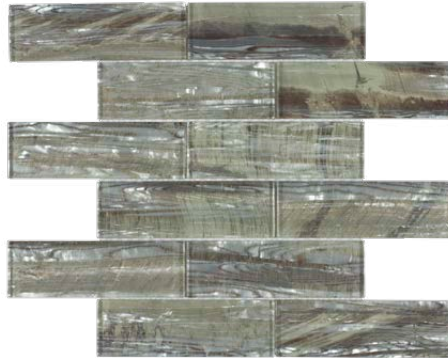

CHIC

COLLECTION

The Chic collection contains glass tile with a shiny flair, featuring a fantastic, metallic array of colors and shapes that will illuminate any space. These mosaic tiles create a luxurious feeling, with the addition of natural stones and a sheen that will make a statement with any installation. These opaque glass tiles have sparkle with subtle shades of color seeping through. The unique patterns offer a contemporary style, creating a gorgeous design opportunity for any space deserving of a rich, opulent atmosphere.

CHIC COLLECTION

Silk Elements
ANTHCHSI* 12"x14"
Coverage: 0.953 sqft/pc

Persian Arabesque
ANTHCHPA 12"x12"
Coverage: 0.862 sqft/pc
COMING SOON!

Tuscan Arabesque
ANTHCHTA 12"x12"
Coverage: 0.862 sqft/pc
COMING SOON!

Persian Sun
ANTHCHPS 12"x12"
Coverage: 1.077 sqft/pc
COMING SOON!

Tuscan Sun
ANTHCHTS 12"x12"
Coverage: 1.077 sqft/pc
COMING SOON!

CHIC COLLECTION

PRODUCT SPECS

Sheet Size: 11.73"x11.58"
 Chip Size: 1.5"x6"
 Thickness: 8 mm
 PCS/Box: 9
 SQFT/Box: 8.55
 Material: Glass