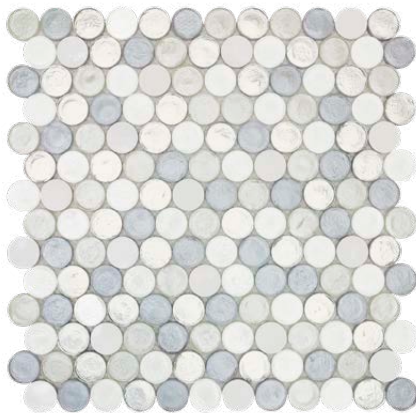

CHIC

COLLECTION

The Chic collection contains glass tile with a shiny flair, featuring a fantastic, metallic array of colors and shapes that will illuminate any space. These mosaic tiles create a luxurious feeling, with the addition of natural stones and a sheen that will make a statement with any installation. These opaque glass tiles have sparkle with subtle shades of color seeping through. The unique patterns offer a contemporary style, creating a gorgeous design opportunity for any space deserving of a rich, opulent atmosphere.

CHIC COLLECTION

Silk Elements
ANTHCHSI* 12"x14"
Coverage: 0.953 sqft/pc

Persian Arabesque
ANTHCHPA 12"x12"
Coverage: 0.862 sqft/pc
COMING SOON!

Tuscan Arabesque
ANTHCHTA 12"x12"
Coverage: 0.862 sqft/pc
COMING SOON!

Persian Sun
ANTHCHPS 12"x12"
Coverage: 1.077 sqft/pc
COMING SOON!

Tuscan Sun
ANTHCHTS 12"x12"
Coverage: 1.077 sqft/pc
COMING SOON!

CHIC COLLECTION

PRODUCT SPECS

Sheet Size: 11.73"x11.58"
 Chip Size: 1.5"x6"
 Thickness: 8 mm
 PCS/Box: 9
 SQFT/Box: 8.55
 Material: Glass