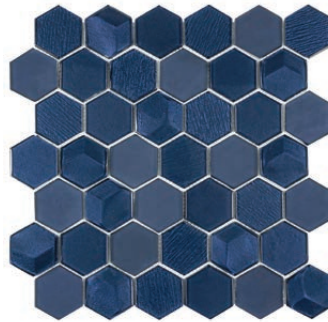

Marina Hex
ANTHMMMH* 12"x13"
Coverage: 0.96 sqft/pc

Marina Field
ANTHMMMA312** 3"x12"
Coverage: 0.242 sqft/pc
*sold by the box

Darkshadow Liner
ANTHMMDSL** 0.5"x12"
Coverage: N/A

Gilded Liner
ANTHMMGLL** 0.5"x12"
Coverage: N/A

Frosted Liner
ANTHMMFRL** 0.5"x12"
Coverage: N/A

Sterling Liner
ANTHMMSTL** 0.5"x12"
Coverage: N/A