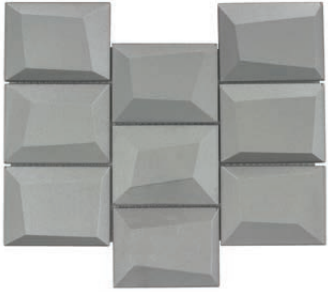

MONET MAGIC

COLLECTION

Modern shapes and innately organic, this glass is a fusion of aesthetics and contemporary design. In addition to its clean, crisp surface, cool trendy vibes in the patterns inside of the glass in pure designer colors, and boasts the beautiful translucent effects only glass tile can offer.

Champagne Blocks
 ANTHMMGBL 11"x12"
 Coverage: 0.77 sqft/pc

Champagne Bricks
 ANTHMMGBR 12"x15"
 Coverage: 1.039 sqft/pc

Champagne Hex
 ANTHMMGH* 12"x13"
 Coverage: 0.96 sqft/pc

Champagne Field
 ANTHMMGO312** 3"x12"
 Coverage: 0.242 sqft/pc
 *sold by the box

Chapel Blocks
 ANTHMMCBL 11"x12"
 Coverage: 0.77 sqft/pc

Chapel Bricks
 ANTHMMCBR 12"x15"
 Coverage: 1.039 sqft/pc

Chapel Hex
 ANTHMMCH* 12"x13"
 Coverage: 0.96 sqft/pc

Chapel Field
 ANTHMMCH312** 3"x12"
 Coverage: 0.242 sqft/pc
 *sold by the box

MONET MAGIC

COLLECTION

Foggy Blocks
 ANTHMMFBL 11"x12"
 Coverage: 0.77 sqft/pc

Foggy Bricks
 ANTHMMFBR 12"x15"
 Coverage: 1.039 sqft/pc

Foggy Hex
 ANTHMMFH* 12"x13"
 Coverage: 0.96 sqft/pc

Foggy Field
 ANTHMMF0312** 3"x12"
 Coverage: 0.242 sqft/pc
 *sold by the box