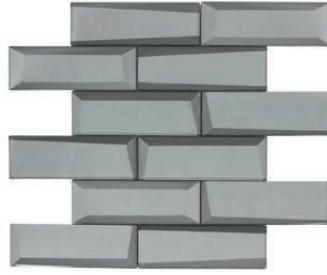

Chapel Blocks
 ANTHMMCBL 11"x12"
 Coverage: 0.77 sqft/pc

Chapel Bricks
 ANTHMMCBR 12"x15"
 Coverage: 1.039 sqft/pc

Chapel Hex
 ANTHMMCH* 12"x13"
 Coverage: 0.96 sqft/pc

Chapel Field
 ANTHMMCH312** 3"x12"
 Coverage: 0.242 sqft/pc
 *sold by the box

MONET MAGIC

COLLECTION

Foggy Blocks
 ANTHMMFBL 11"x12"
 Coverage: 0.77 sqft/pc

Foggy Bricks
 ANTHMMFBR 12"x15"
 Coverage: 1.039 sqft/pc

Foggy Hex
 ANTHMMFH* 12"x13"
 Coverage: 0.96 sqft/pc

Foggy Field
 ANTHMMF0312** 3"x12"
 Coverage: 0.242 sqft/pc
 *sold by the box