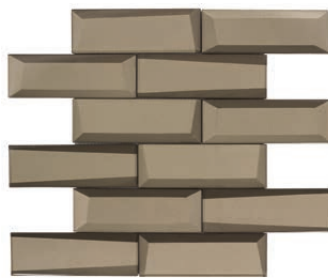

MONET MAGIC

COLLECTION

Modern shapes and innately organic, this glass is a fusion of aesthetics and contemporary design. In addition to its clean, crisp surface, cool trendy vibes in the patterns inside of the glass in pure designer colors, and boasts the beautiful translucent effects only glass tile can offer.

MONET MAGIC

COLLECTION

Smokey Blocks
 ANTHMMSBL 11"x12"
 Coverage: 0.77 sqft/pc

Smokey Bricks
 ANTHMMSBR 12"x15"
 Coverage: 1.039 sqft/pc

Smokey Hex
 ANTHMMSH* 12"x13"
 Coverage: 0.96 sqft/pc

Smokey Field
 ANTHMMSF312** 3"x12"
 Coverage: 0.242 sqft/pc
 *sold by the box

Champagne Blocks
 ANTHMMGBL 11"x12"
 Coverage: 0.77 sqft/pc

Champagne Bricks
 ANTHMMGBR 12"x15"
 Coverage: 1.039 sqft/pc

Champagne Hex
 ANTHMMGH* 12"x13"
 Coverage: 0.96 sqft/pc

Champagne Field
 ANTHMMGO312** 3"x12"
 Coverage: 0.242 sqft/pc
 *sold by the box