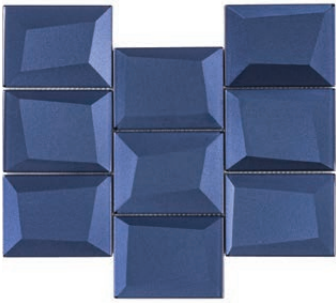

Chapel Blocks
 ANTHMMCBL 11"x12"
 Coverage: 0.77 sqft/pc

Chapel Bricks
 ANTHMMCBR 12"x15"
 Coverage: 1.039 sqft/pc

Chapel Hex
 ANTHMMCH* 12"x13"
 Coverage: 0.96 sqft/pc

Chapel Field
 ANTHMMCH312** 3"x12"
 Coverage: 0.242 sqft/pc
 *sold by the box

MONET MAGIC

COLLECTION

Foggy Blocks
 ANTHMMFBL 11"x12"
 Coverage: 0.77 sqft/pc

Foggy Bricks
 ANTHMMFBR 12"x15"
 Coverage: 1.039 sqft/pc

Foggy Hex
 ANTHMMFH* 12"x13"
 Coverage: 0.96 sqft/pc

Foggy Field
 ANTHMMF0312** 3"x12"
 Coverage: 0.242 sqft/pc
 *sold by the box

Marina Blocks
 ANTHMMMBL 11"x12"
 Coverage: 0.77 sqft/pc

Marina Bricks
 ANTHMMMBR 12"x15"
 Coverage: 1.039 sqft/pc

Marina Hex
 ANTHMMMH* 12"x13"
 Coverage: 0.96 sqft/pc

Marina Field
 ANTHMMMA312** 3"x12"
 Coverage: 0.242 sqft/pc
 *sold by the box