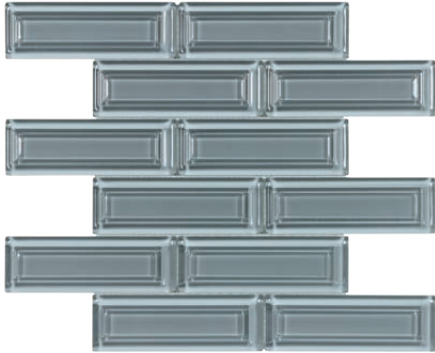

EUPHORIA

COLLECTION

A new and unique process of hand-poured and molded translucent glass. These shapes create visual dimensions that play with light and shadow to create faceted imagery.

EUPHORIA

COLLECTION

Dimensions Serenity
ANTHEUDS 12"x15"
Coverage: 0.953 sqft/pc

Dimensions Destiny
ANTHEUDD 12"x15"
Coverage: 0.953 sqft/pc

Dimensions Opulence
ANTHEUDO 12"x15"
Coverage: 0.953 sqft/pc

Crave Destiny - ANTHEUCD 6"x12"
Coverage: 0.54 sqft/pc