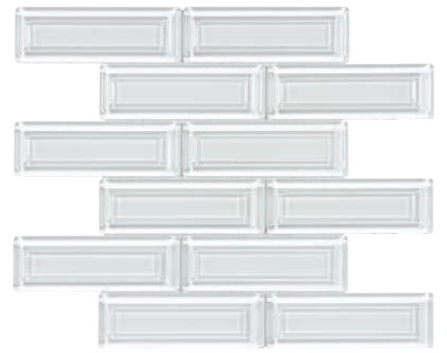

EUPHORIA

COLLECTION

A new and unique process of hand-poured and molded translucent glass. These shapes create visual dimensions that play with light and shadow to create faceted imagery.

EUPHORIA

COLLECTION

Dimensions Serenity
ANTHEUDS 12"x15"
Coverage: 0.953 sqft/pc

Dimensions Destiny
ANTHEUDD 12"x15"
Coverage: 0.953 sqft/pc

Dimensions Opulence
ANTHEUDO 12"x15"
Coverage: 0.953 sqft/pc

Crave Destiny - ANTHEUCD 6"x12"
Coverage: 0.54 sqft/pc

Crave Opulence - ANTHEUCO 6"x12"
Coverage: 0.54 sqft/pc

Mystic Rain
ANTHEUMR* 11"x11"
Coverage: 0.856 sqft/pc

EUPHORIA

COLLECTION

PRODUCT SPECS

Sheet Size: 11.812"x11.615"
Chip Size: 2"x6"
Thickness: 9 mm
PCS/Box: 10
SQFT/Box: 9.53
Material: Glass | Molded