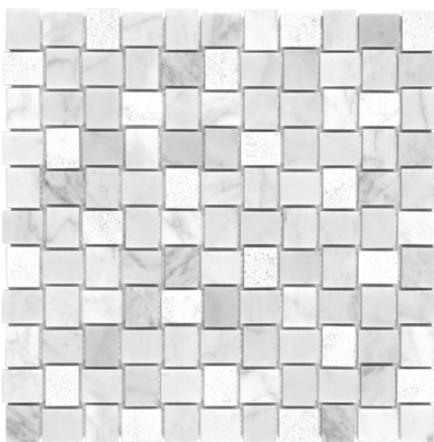

CASABLANCA

COLLECTION

ARCHITECTURAL CERAMICS **AC**

Medina - ANTHCAME 13"x13"
Coverage: 0.9 sqft/pc

King's Place - ANTHCAKP* 12"x12"
Coverage: 0.976 sqft/pc

Sahara - ANTHCASA* 14"x14"
Coverage: 0.96 sqft/pc

Gallerie 38 - ANTHCAGA 12"x14"
Coverage: 1 sqft/pc

Kasbah - ANTHCAKA** 12"x12"
Coverage: 0.84 sqft/pc

Marrakesh - ANTHCAMA** 12"x10"
Coverage: 0.84 sqft/pc

Parc Mosaic - ANTHCAPM 12"x12"
Coverage: 0.969 sqft/pc