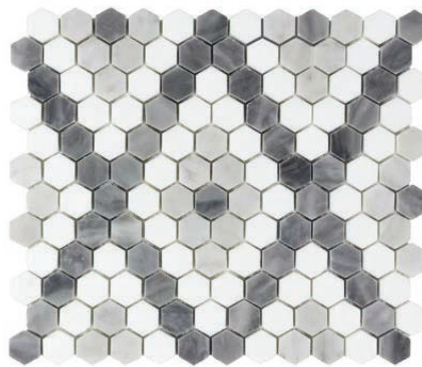

CASABLANCA

COLLECTION

ARCHITECTURAL CERAMICS **AC**

Medina - ANTHCAME 13"x13"
Coverage: 0.9 sqft/pc

King's Place - ANTHCAKP* 12"x12"
Coverage: 0.976 sqft/pc

Sahara - ANTHCASA* 14"x14"
Coverage: 0.96 sqft/pc

Gallerie 38 - ANTHCAGA 12"x14"
Coverage: 1 sqft/pc

Kasbah - ANTHCAKA** 12"x12"
Coverage: 0.84 sqft/pc

Marrakesh - ANTHCAMA** 12"x10"
Coverage: 0.84 sqft/pc

Parc Mosaic - ANTHCAPM 12"x12"
Coverage: 0.969 sqft/pc