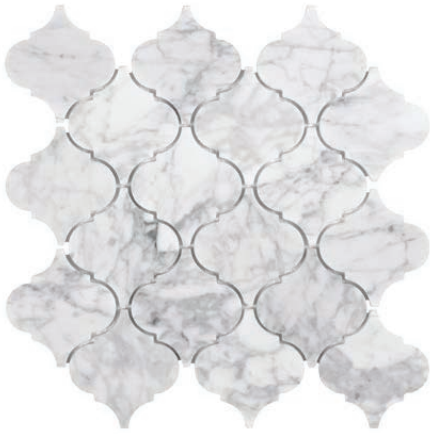

CASABLANCA

COLLECTION

The French period Ville Nouvelle of Casablanca was designed by a French architect and its style is a combination of Hispano-Moorish and Art Deco. This has inspired our new collection featuring white decorative stone with trendy design influences. Merging all of this together, the beauty of natural stone and sought after essential mosaics, create a richness in these must-have stylized beauties.

CASABLANCA

COLLECTION

ARCHITECTURAL CERAMICS **AC**

Medina - ANTHCAME 13"x13"
Coverage: 0.9 sqft/pc

King's Place - ANTHCAKP* 12"x12"
Coverage: 0.976 sqft/pc

Sahara - ANTHCASA* 14"x14"
Coverage: 0.96 sqft/pc