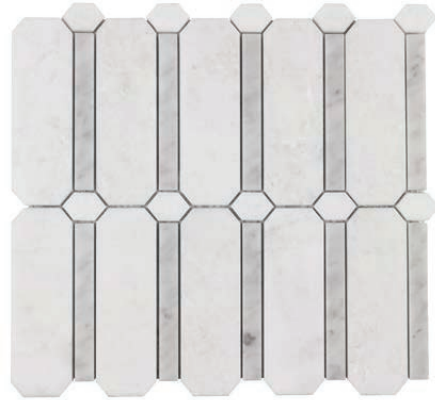

CASABLANCA

COLLECTION

The French period Ville Nouvelle of Casablanca was designed by a French architect and its style is a combination of Hispano-Moorish and Art Deco. This has inspired our new collection featuring white decorative stone with trendy design influences. Merging all of this together, the beauty of natural stone and sought after essential mosaics, create a richness in these must-have stylized beauties.

CASABLANCA

COLLECTION

ARCHITECTURAL CERAMICS **AC**

Medina - ANTHCAME 13"x13"
Coverage: 0.9 sqft/pc

King's Place - ANTHCAKP* 12"x12"
Coverage: 0.976 sqft/pc

Sahara - ANTHCASA* 14"x14"
Coverage: 0.96 sqft/pc