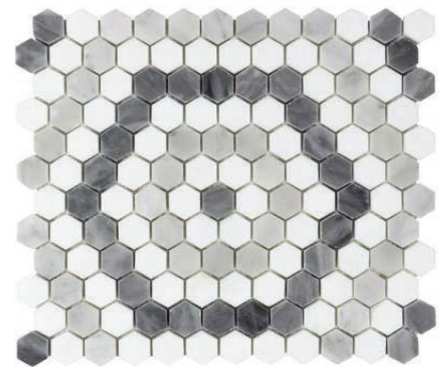

CASABLANCA

COLLECTION

ARCHITECTURAL CERAMICS **AC**

Medina - ANTHCAME 13"x13"
Coverage: 0.9 sqft/pc

King's Place - ANTHCAKP* 12"x12"
Coverage: 0.976 sqft/pc

Sahara - ANTHCASA* 14"x14"
Coverage: 0.96 sqft/pc

Gallerie 38 - ANTHCAGA 12"x14"
Coverage: 1 sqft/pc

Kasbah - ANTHCAKA** 12"x12"
Coverage: 0.84 sqft/pc

Marrakesh - ANTHCAMA** 12"x10"
Coverage: 0.84 sqft/pc

Parc Mosaic - ANTHCAPM 12"x12"
Coverage: 0.969 sqft/pc