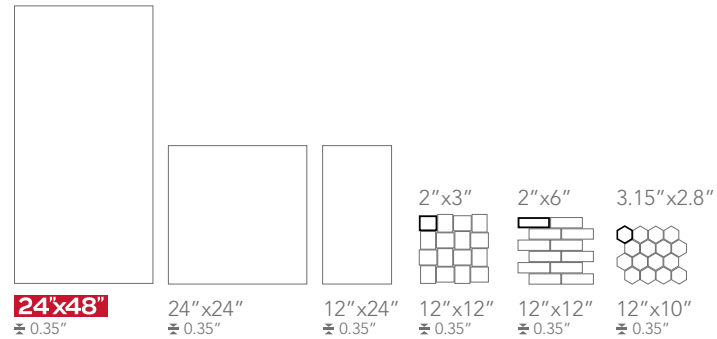

FLOOR AND WALL

Tile is ideal for both floor and wall application indoor and outdoor.

Versatility

CALACATTA GOLD

Available sizes

Color shading  V2

VEINED STATUARIO

Available sizes