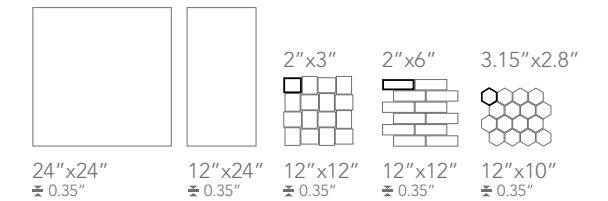

GRAPHITE DARK

Available sizes

Color shading  V2

BROWN FRAPPUCCINO

Available sizes

Color shading  V2

This porcelain tile product is manufactured with a V2 shade variation. Remember that the amount of color as well as the texture of each piece may vary from tile to tile. Inspect the product immediately upon delivery and select tiles from many boxes during installation to minimize and blend any possible color difference.