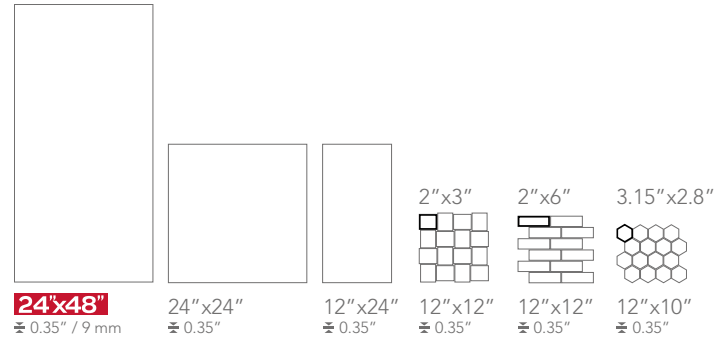

FLOOR AND WALL

Tile is ideal for both floor and wall application indoor and outdoor.

Versatility

CALACATTA GOLD

Available sizes

Color shading  V2

VEINED STATUARIO

Available sizes