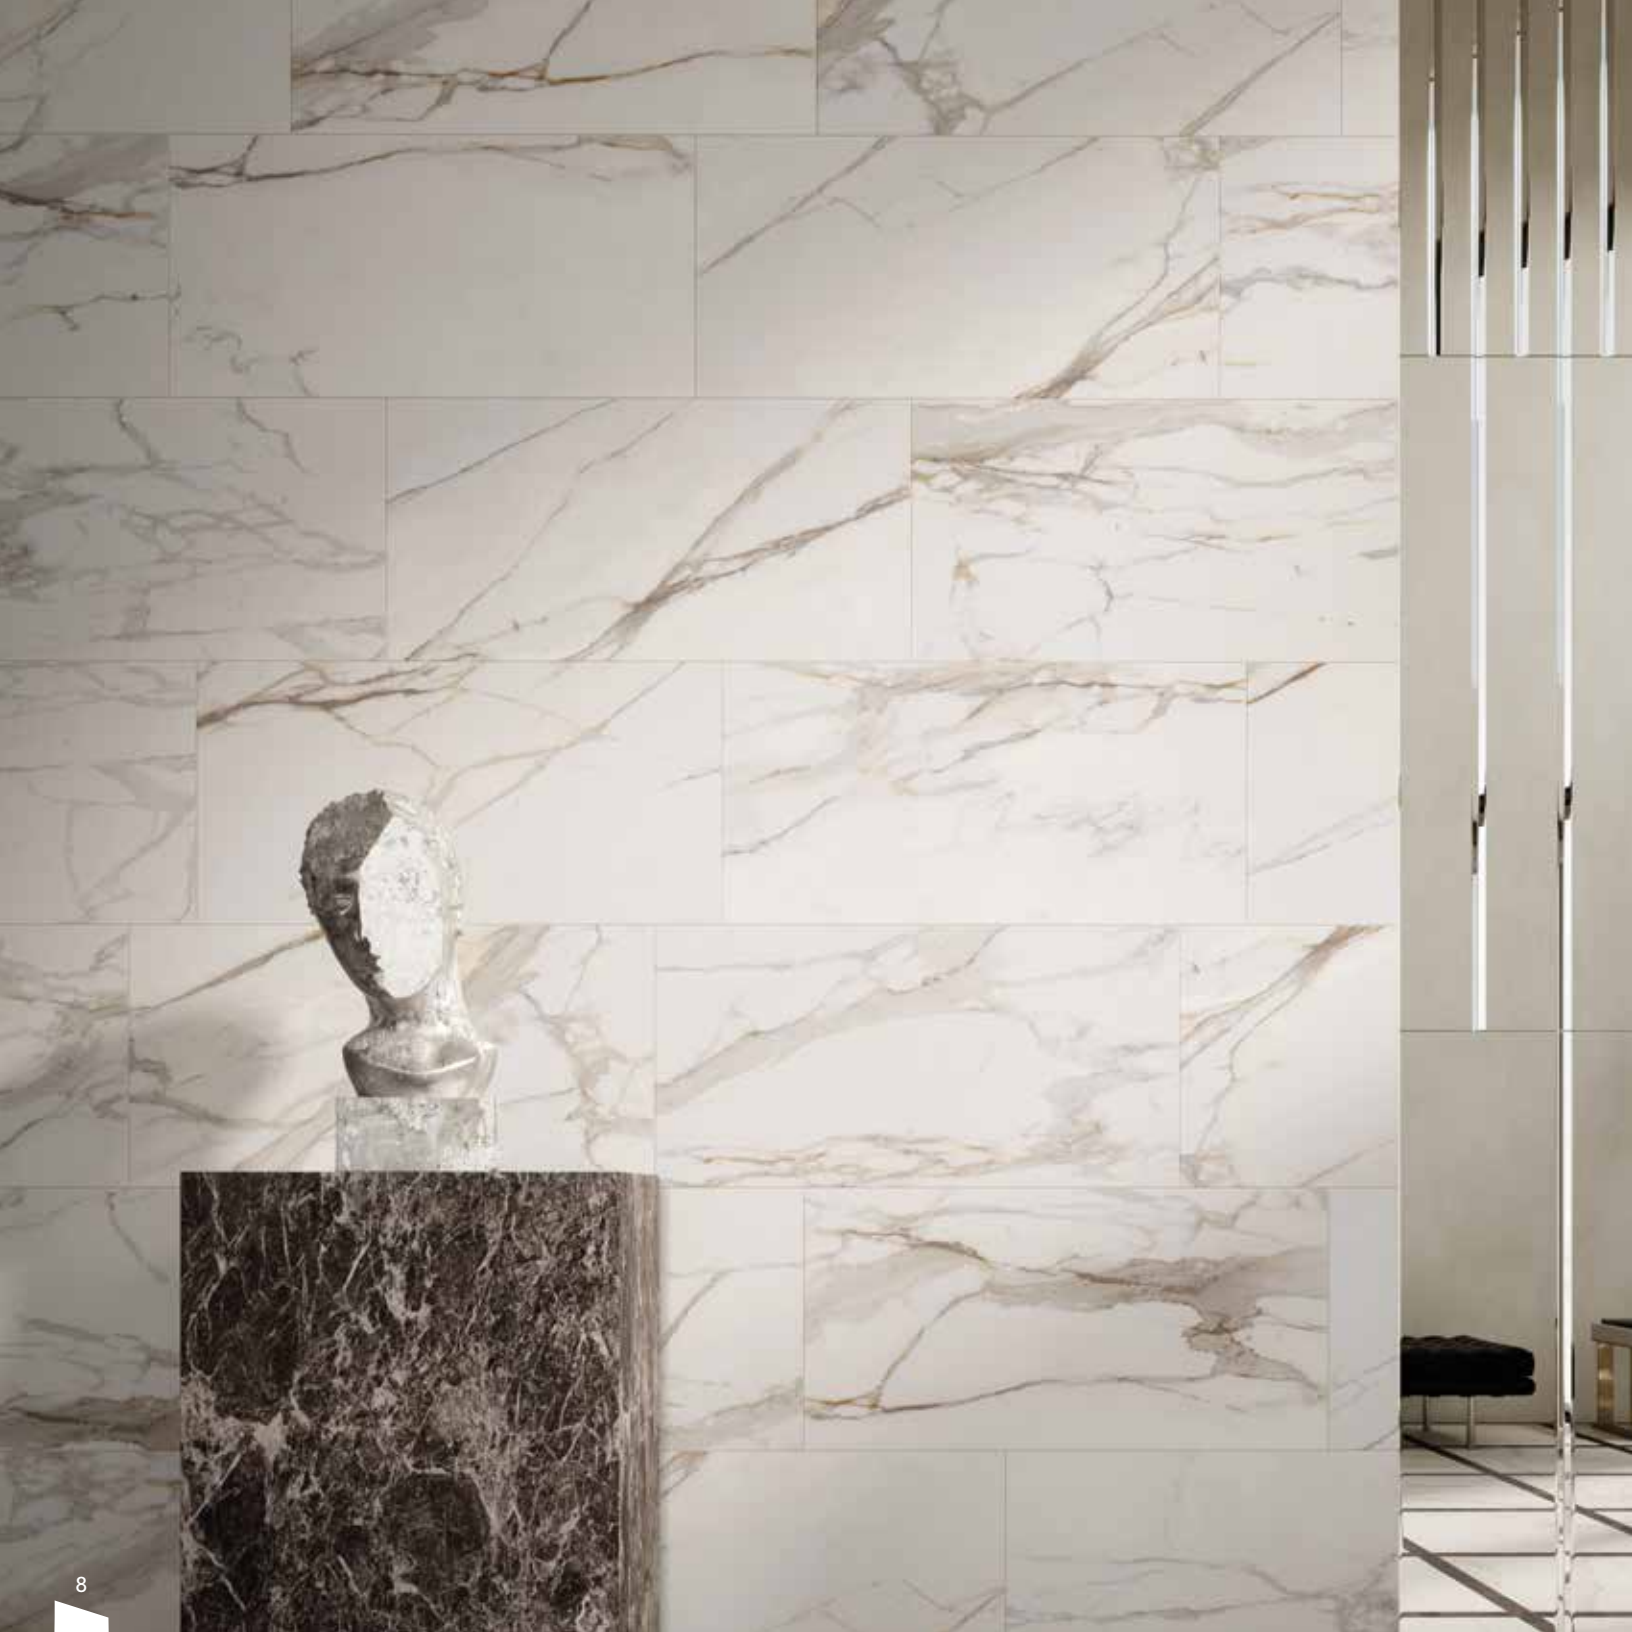

PROJECT

FLOOR DESIGN

Charme Calacatta Gold - 24"x24"

Charme Brown Frappuccino - 12"x24" | Mosaic C - 2"x6"

WALL DESIGN

Charme Calacatta Gold - 24"x48"

Charme Brown Frappuccino - 12"x24"

The lacunar laying pattern adds value to the pure expression and decorative spirit of marble.