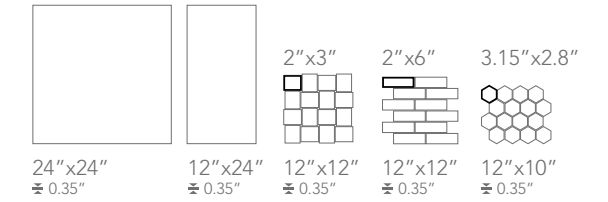

CALACATTA GOLD

Available sizes

Color shading V2

VEINED STATUARIO

Available sizes

Color shading V2

The color of tiles printed in this catalog may differ from actual tiles. Tile color reproductions in this catalog are representative only. Slight tone and shade variations are inherent in porcelain tiles. Before selecting a color, we recommend that you contact your local representative, who will provide you with a sample piece of the requested tile.

GRAPHITE DARK

Available sizes

Color shading V2

BROWN FRAPPUCCINO

Available sizes

Color shading V2

This porcelain tile product is manufactured with a V2 shade variation. Remember that the amount of color as well as the texture of each piece may vary from tile to tile. Inspect the product immediately upon delivery and select tiles from many boxes during installation to minimize and blend any possible color difference.

Color Shading