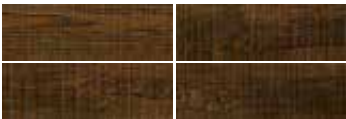

8x30 MIX- MATCH NERO/BIANCO

*Stocked Sizes

NOCE

NOCE (Cerato Finish) *

NOCE (Technica (R11/Outdoor Finish)

NOCE (Taglio Sega Cerato Finish) *

NOCE (Taglio Sega Technica (R11/Outdoor Finish)

4x12 NOCE (Cerato Finish)