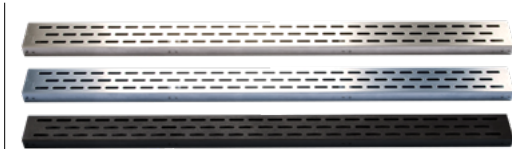

HYDRO BAN

Shower System

ARCHITECTURAL
CERAMICS

SQUARE DRAINS

5x5 Hydro Ban Stainless Steel
Oil Rubbed Square Drain
ITEM# 93197432376

5x5 Hydro Ban Stainless Steel
Brushed Square Drain
ITEM# 93175207445

5x5 Hydro Ban Stainless Steel
Polished Square Drain
ITEM# 93197183077

LINEAR DRAINS

Tile-In Linear Drain

Linear Drain

Wedge Wire Drain

AVAILABLE OPTIONS

93171937351	36" Hydro Ban Stainless Steel Tile-In Drain
93171939561	48" Hydro Ban Stainless Steel Tile-In Drain
93173264736	60" Hydro Ban Stainless Steel Tile-In Drain
93163290847	36" Hydro Ban Stainless Steel Brushed Off-Set Oval Linear Drain
93164942678	36" Hydro Ban Stainless Steel Polished Off-Set Oval Linear Drain
93167105543	48" Hydro Ban Stainless Steel Brushed Off-Set Oval Linear Drain
93169184165	48" Hydro Ban Stainless Steel Polished Off-Set Oval Linear Drain
93110041305	36" Hydro Ban Stainless Steel Brushed Wedge Wire Linear Drain
93110041306	36" Hydro Ban Stainless Steel Polished Wedge Wire Linear Drain
93110041309	48" Hydro Ban Stainless Steel Brushed Wedge Wire Linear Drain
93110041310	48" Hydro Ban Stainless Steel Polished Wedge Wire Linear Drain