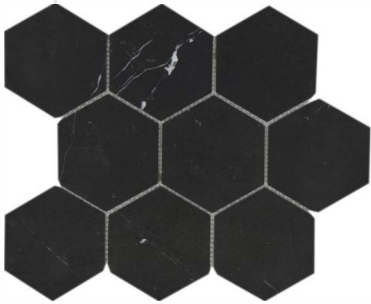

Taurus Black

**4" Taurus Black
Honeycomb Honed**