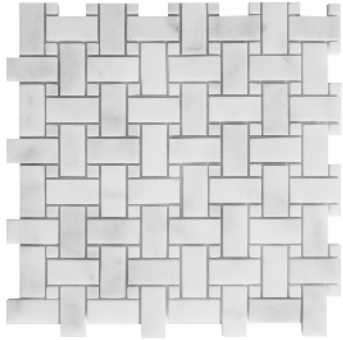

Milas White

Milas White
Basket Weave with M.W. dot