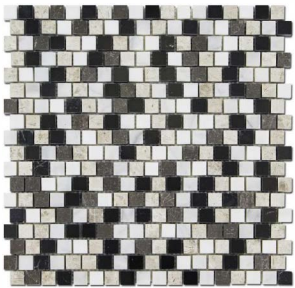

# Taurus Black

**4" Taurus Black  
Honeycomb Honed**

**8" Taurus Black  
Honeycomb Honed**

**Eclipse - Taurus Black  
Polished**

**1x2 Brick Splitface  
Taurus Black**

**4x4 Taurus Black  
Tumbled**

**5/8 x 5/8 Offset  
Levanzo**