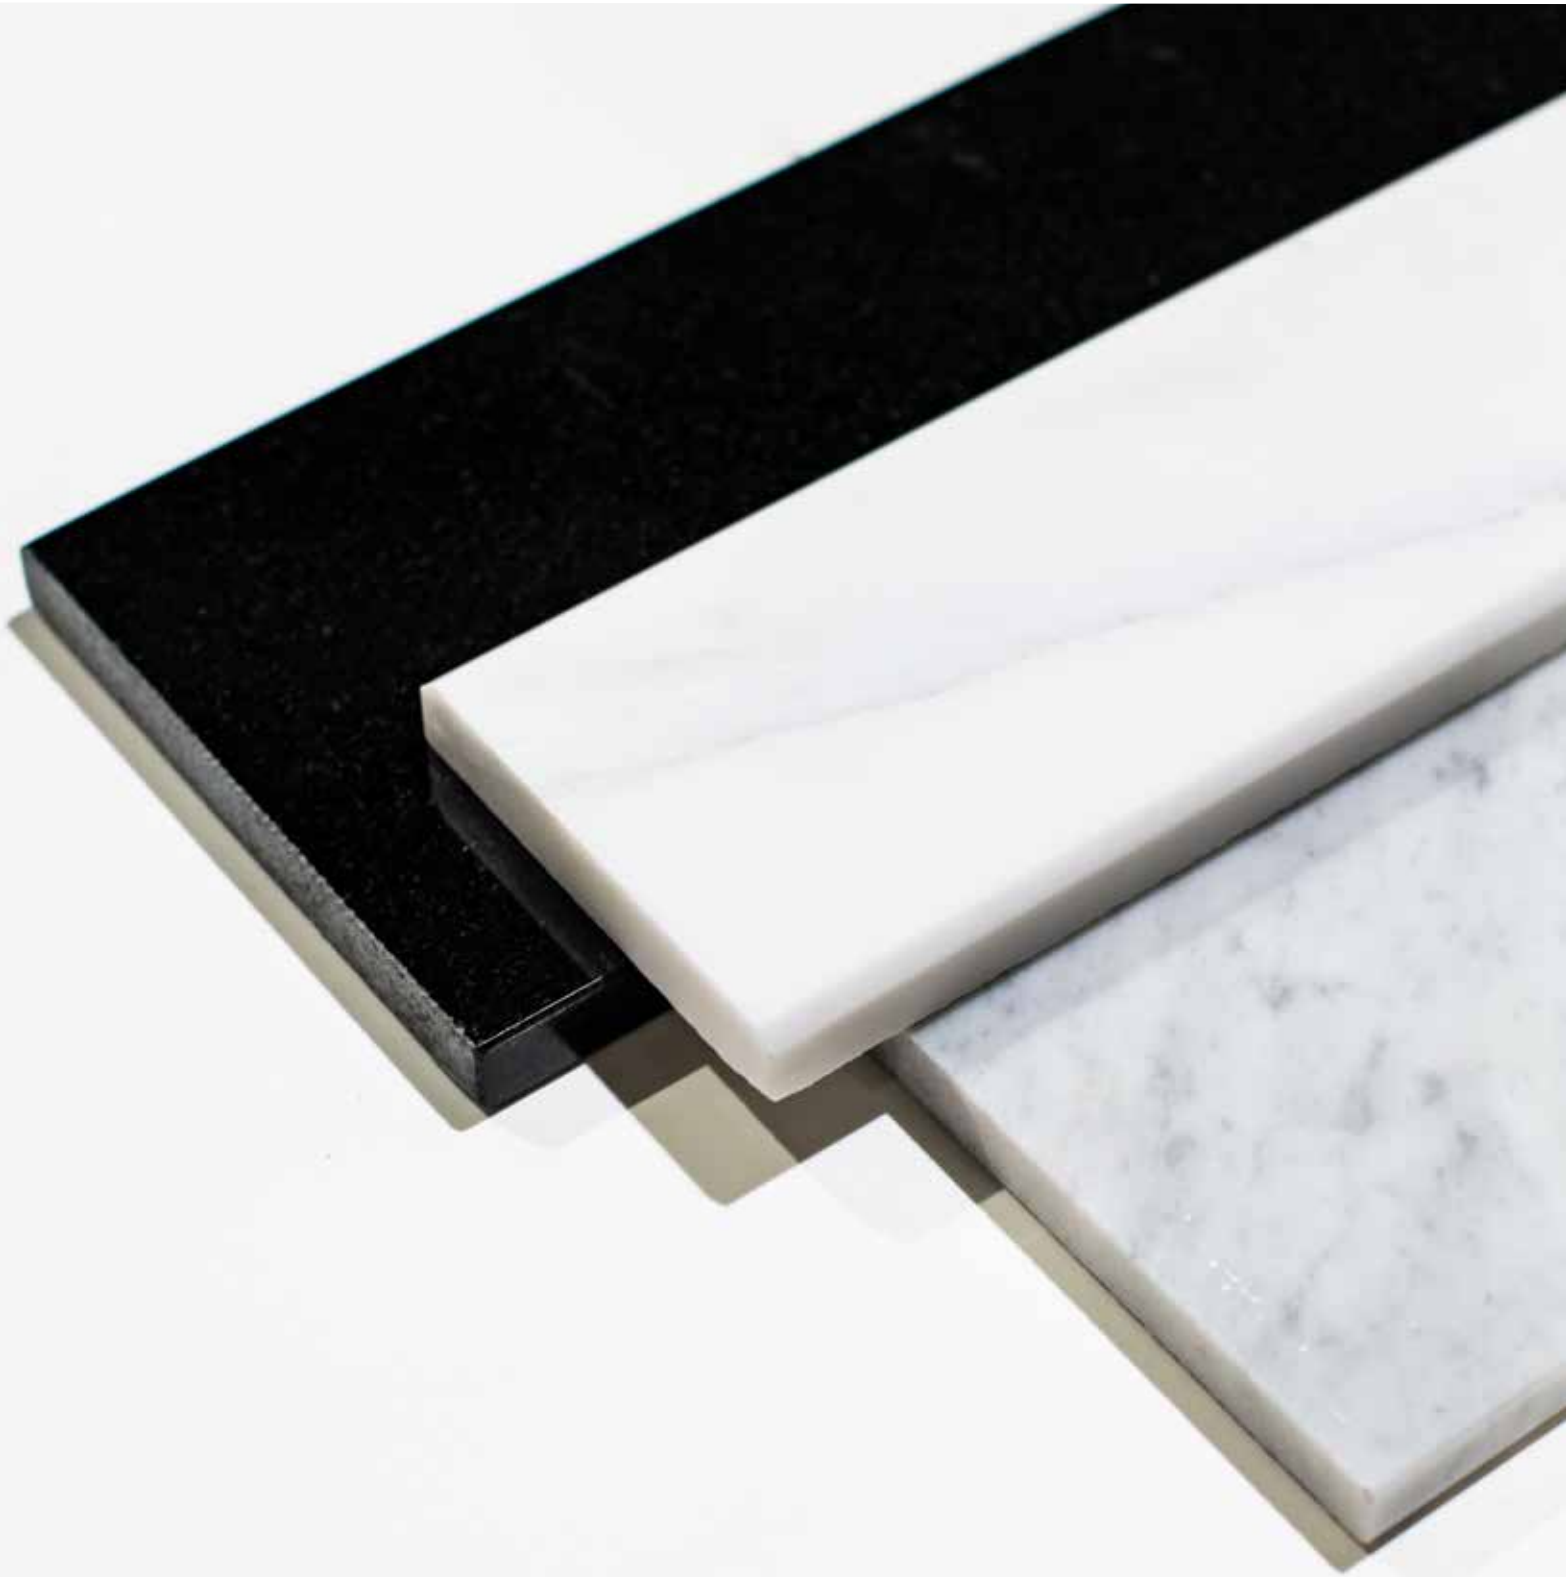

THRESHOLDS

Stone

ARCHITESSA

an Architectural Ceramics brand