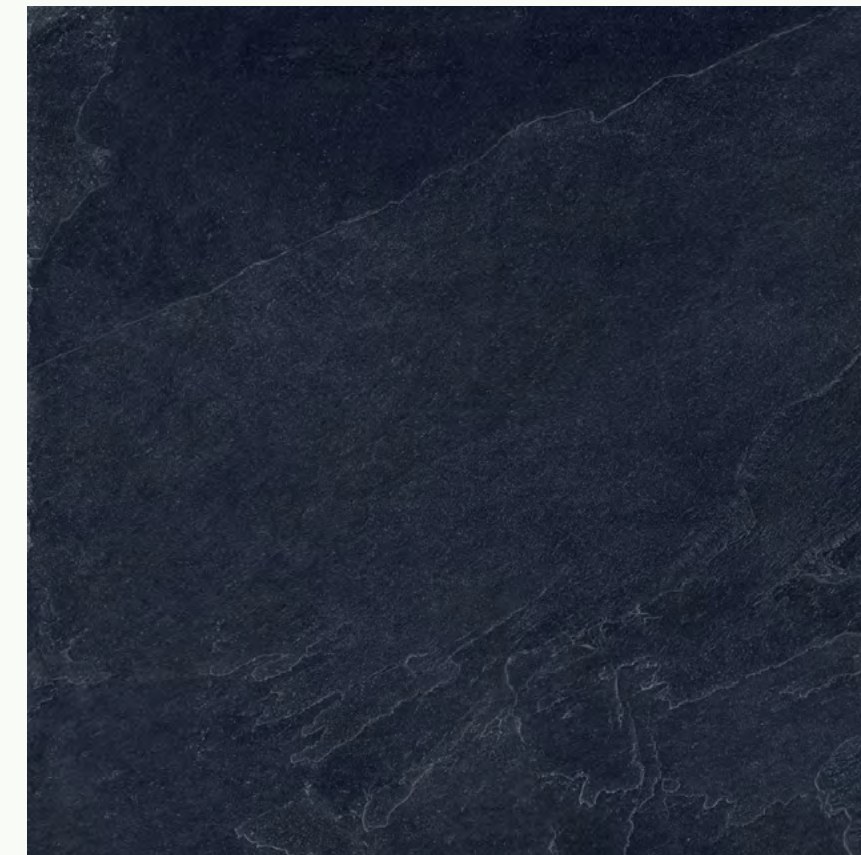

# BALTIC

PORCELAIN

Sand

Grey

Dark

Available Sizes: 24x48, 36x36, 18x36, 24x24, 12x24, 4x4, 2x2  
Available Finishes: Natural and Technica