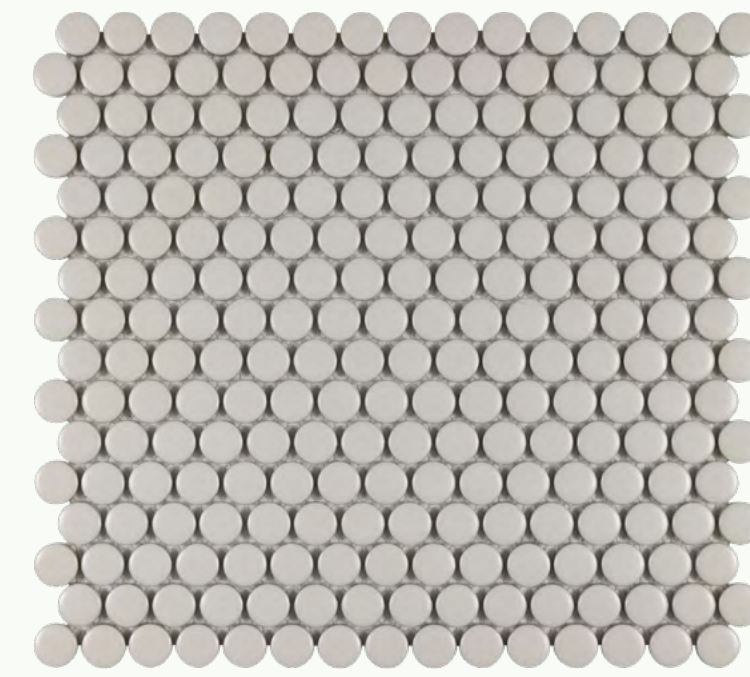

# METHOD

PORCELAIN

Pure White

Ivory

Greige

Charcoal

Jet Black

Available Sizes: 3/4" Penny Round  
Available Finishes: Matte, Glossy

# METHOD

PORCELAIN

Pure White 2x2

Ivory 2x2

Greige 2x2

Charcoal 2x2

Pure White 2" Hex

Ivory 2" Hex