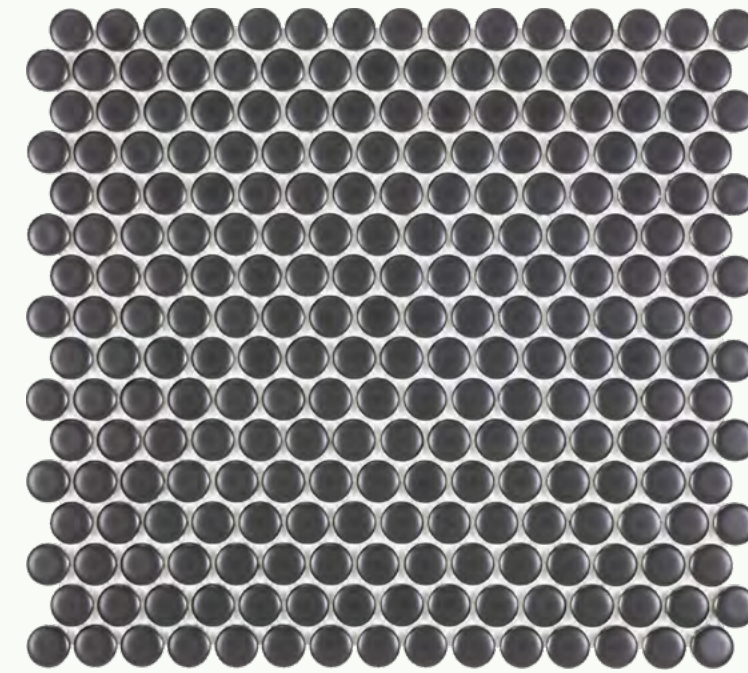

# METHOD

PORCELAIN

Pure White

Ivory

Greige

Charcoal

Jet Black

Available Sizes: 3/4" Penny Round  
Available Finishes: Matte, Glossy

# METHOD

PORCELAIN

Pure White 2x2

Ivory 2x2

Greige 2x2

Charcoal 2x2

Pure White 2" Hex

Ivory 2" Hex