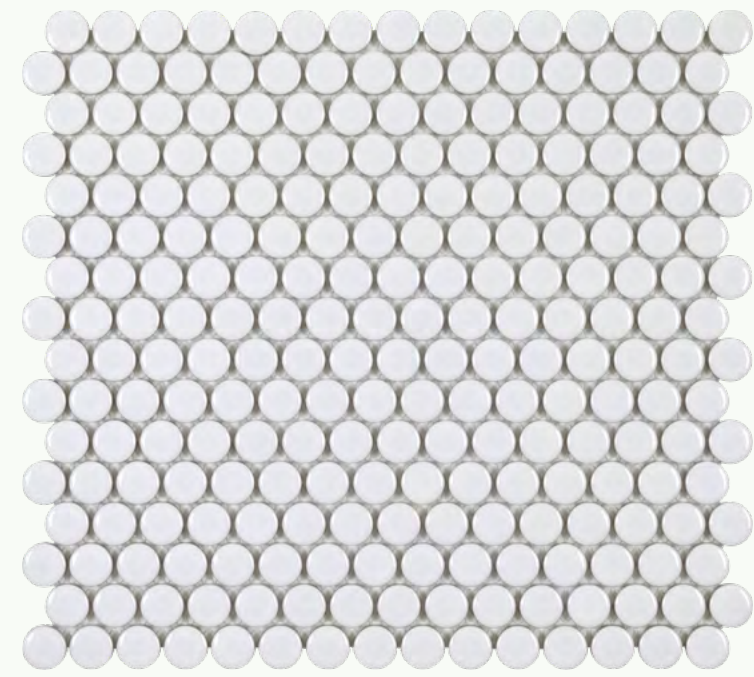

METHOD

PORCELAIN

Pure White