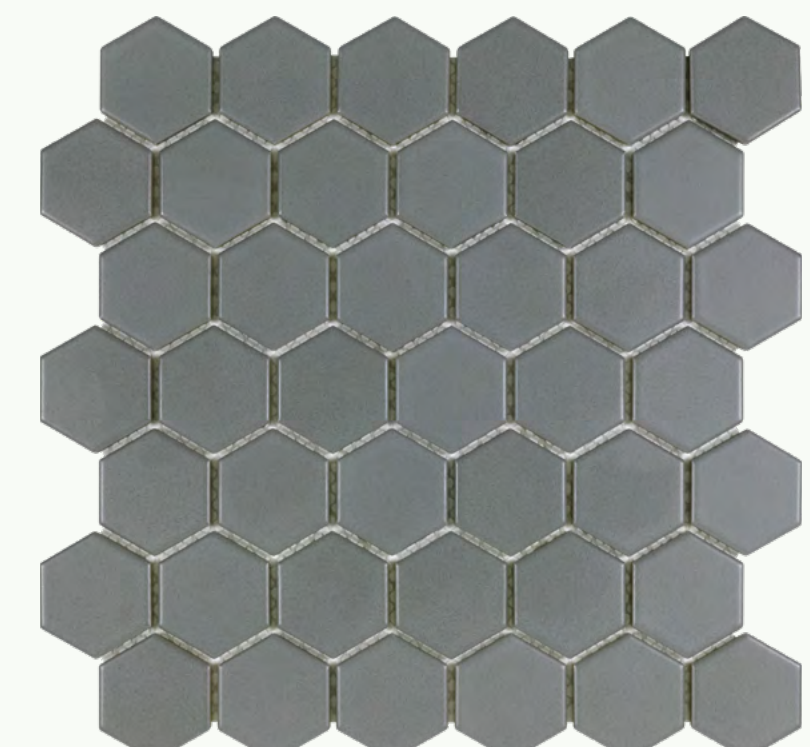

Charcoal 2" Hex

Available Finishes: Matte