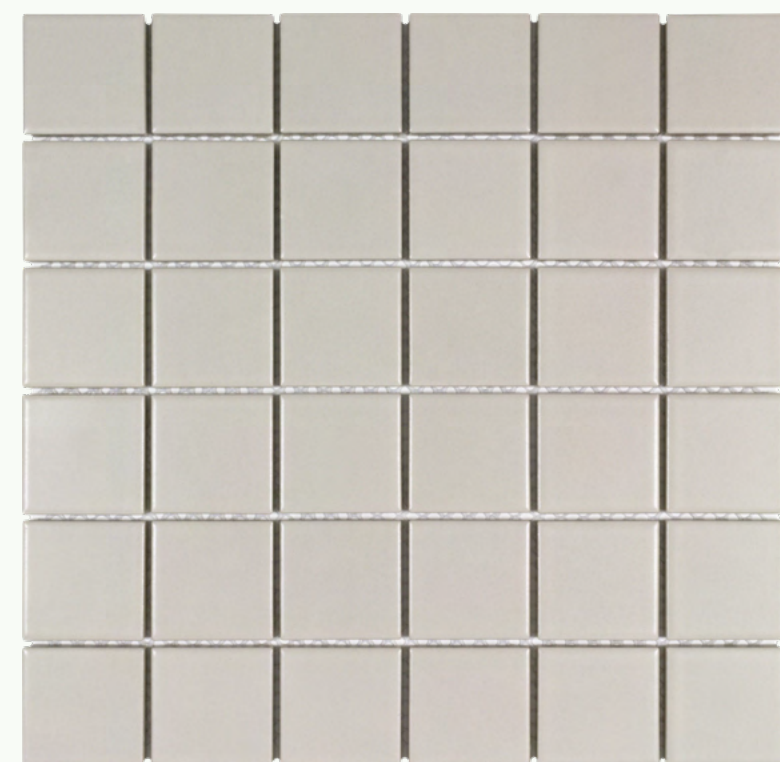

# METHOD

PORCELAIN

Pure White

Ivory

Greige

Charcoal

Jet Black

Available Sizes: 3/4" Penny Round  
Available Finishes: Matte, Glossy

# METHOD

PORCELAIN

Pure White 2x2

Ivory 2x2

Greige 2x2

Charcoal 2x2

Pure White 2" Hex

Ivory 2" Hex