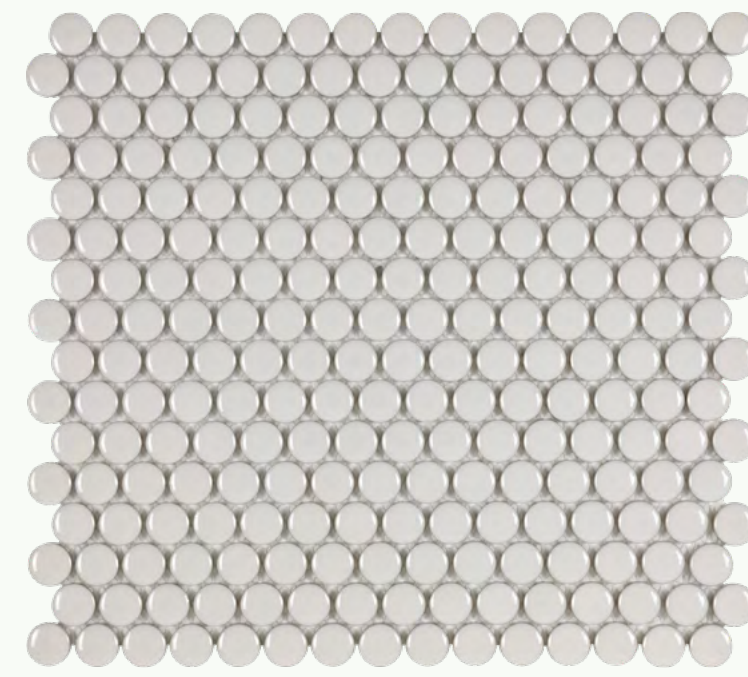

METHOD

PORCELAIN

Ivory

Available Sizes: 3/4" Penny Round
Available Finishes: Matte, Glossy