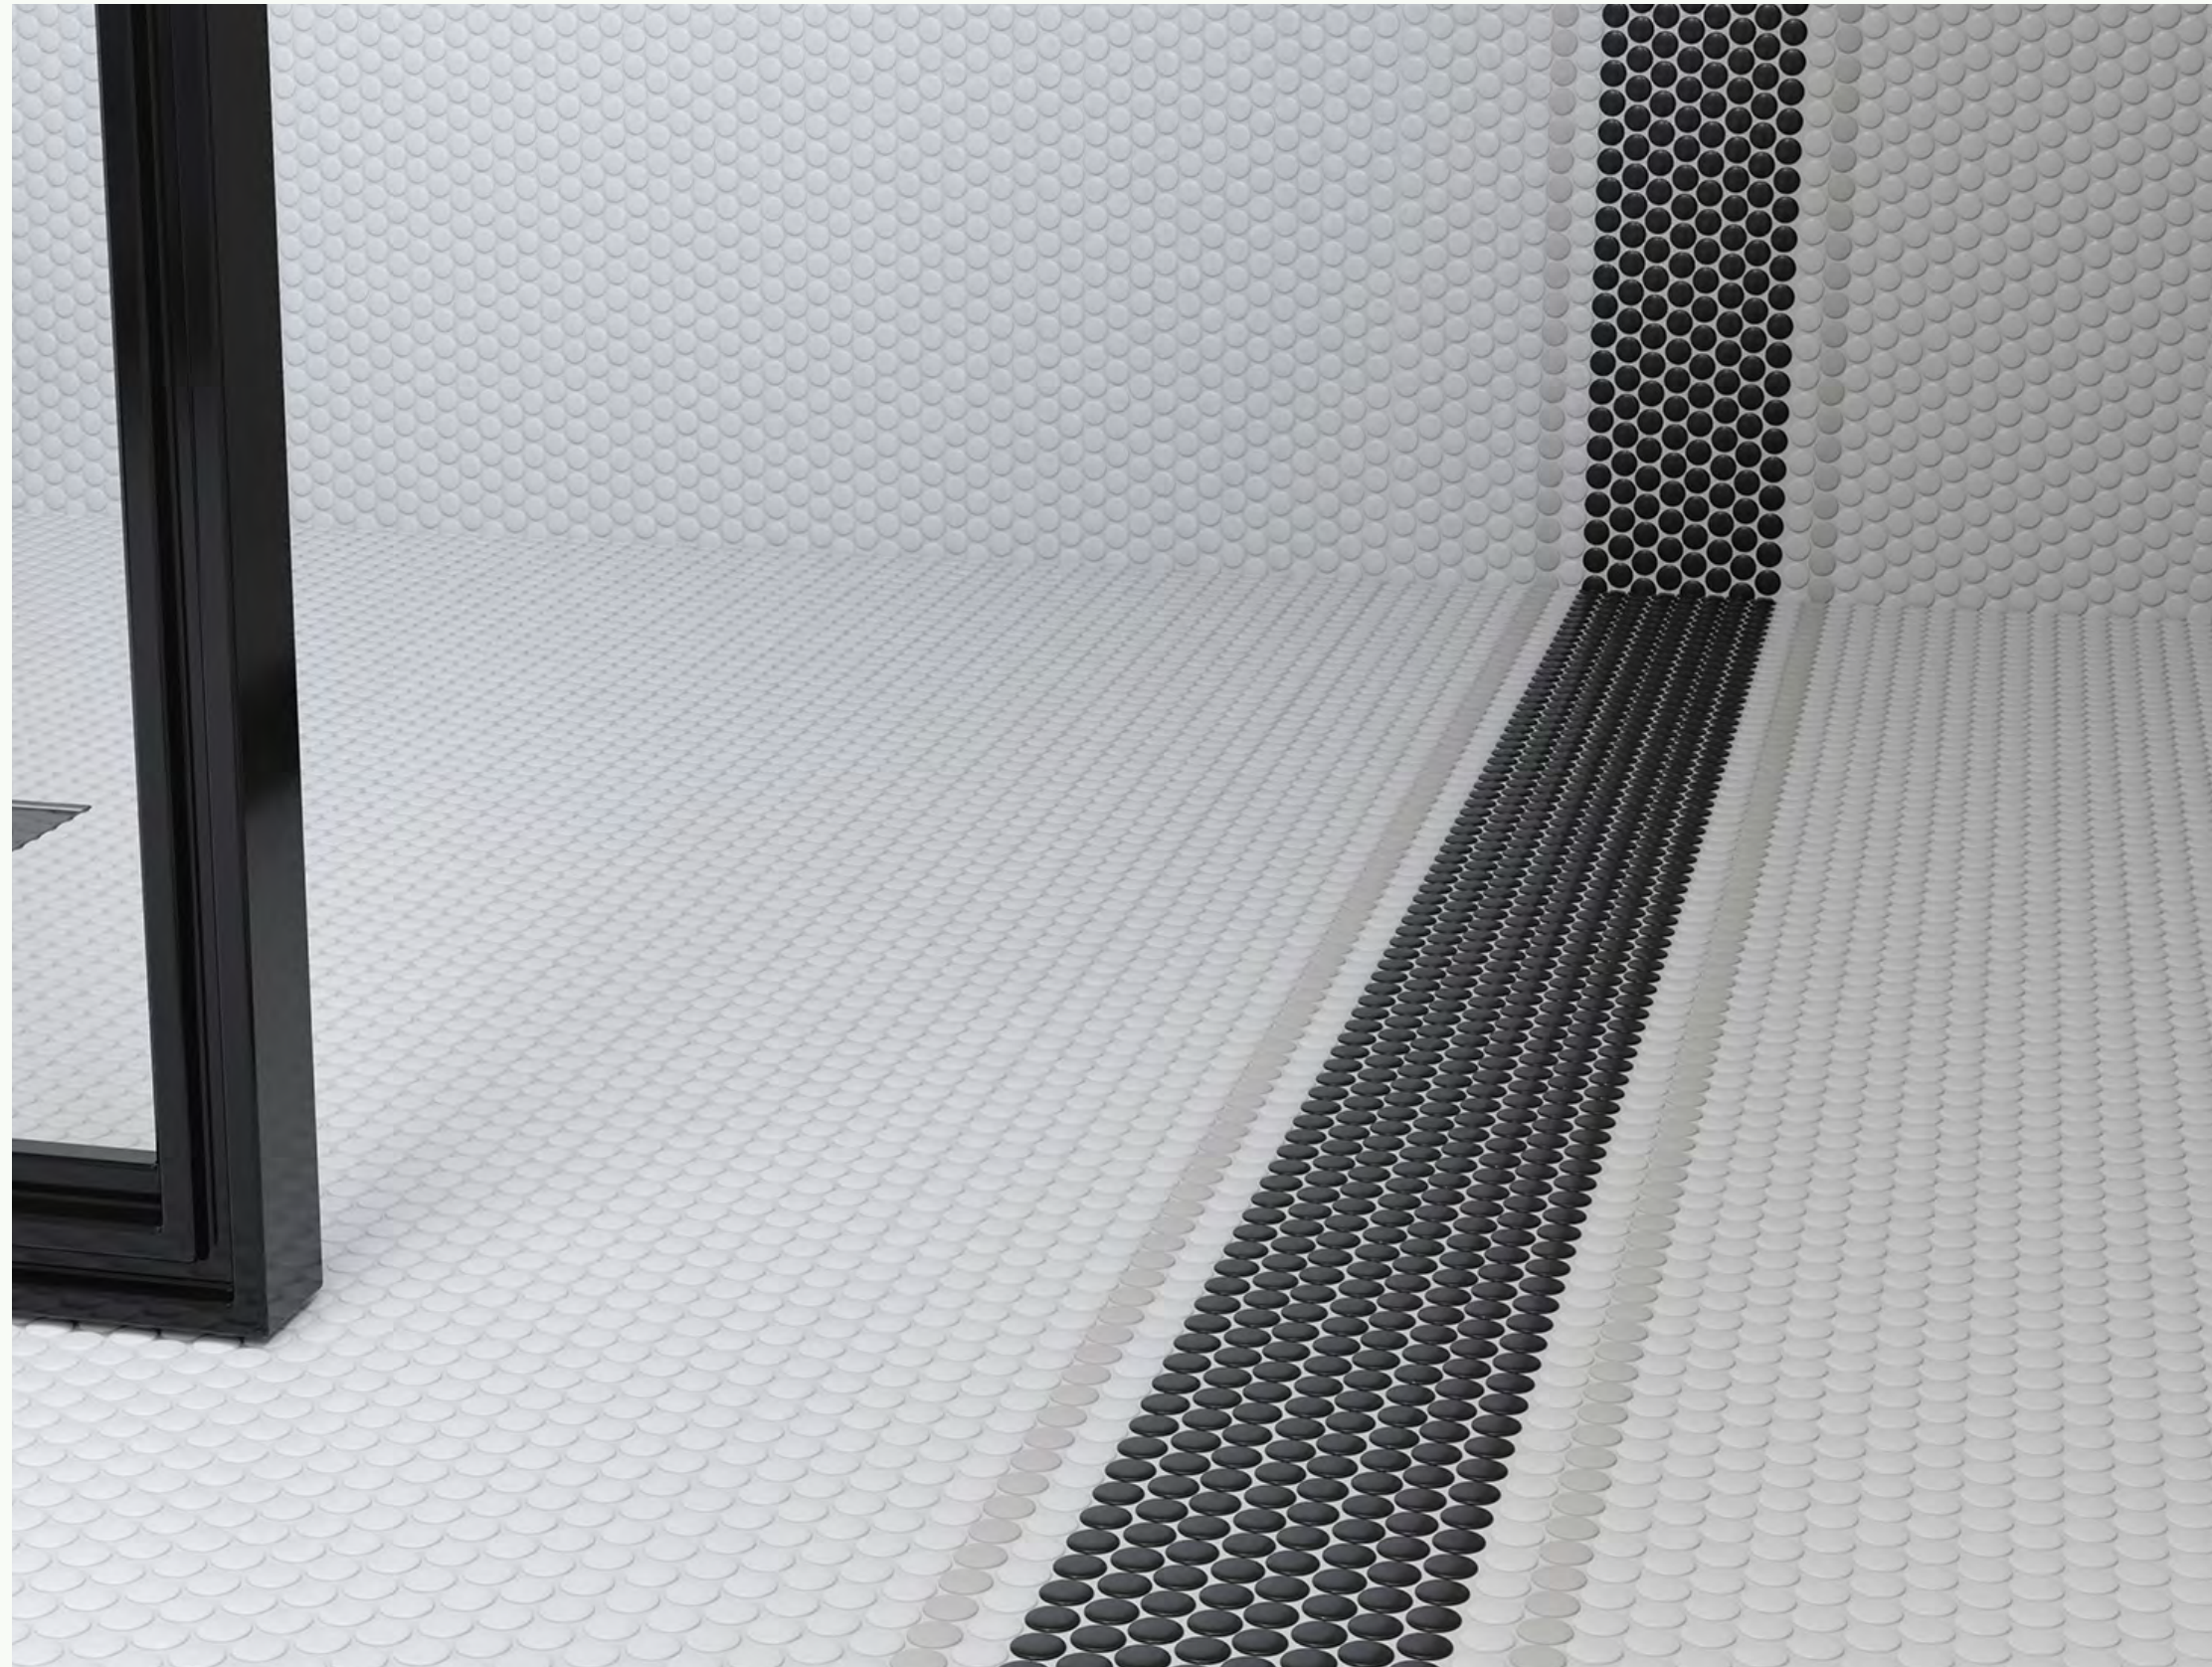

# PORCELAIN

Amalfi | Method | Sherwood

AMALFI Gold 12x24

[SEE DATASHEET](#)

[SEE PRODUCT PAGE](#)

Gold

Silver

Available Sizes: 24x48, 24x24, 12x24, 2x2, 4" Hex  
Available Finishes: Honed and Polished