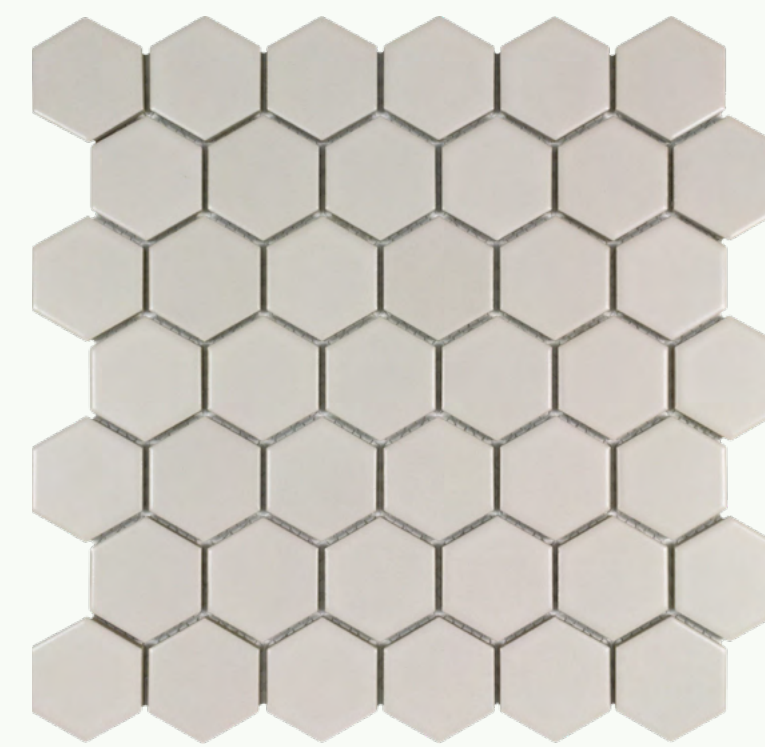

# METHOD

PORCELAIN

Pure White 2x2

Ivory 2x2

Greige 2x2

Charcoal 2x2

Pure White 2" Hex

Ivory 2" Hex